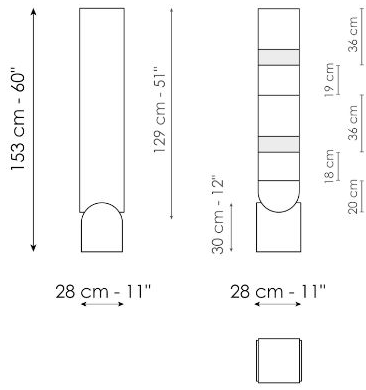

BONALDO

Vague bookshelf

Designer: **Roberto Paoli**

Like the other members of the family, the Vague bookshelf is characterized by the combination of concrete and metal. The metal frame rests on the concrete base and rises vertically like a totem on which several shelves are mounted at different heights to accommodate objects or books. Thanks to its

variable height and reduced dimensions, the Vague bookshelf is versatile and can be positioned in a number of places within the house, either individually or in multiple elements placed side by side.

Data sheet

Vague bookshelf

Width: 28cm

Depth: 28cm

Height: 153cm

Finishes

FRAME

Metal

Painted metal
Mat white