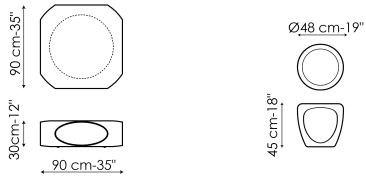

Data sheet

Pebble

Width: 90cm

Depth: 90cm

Height: 30cm

Pebble pouf

Width: 48cm

Depth: 48cm

Height: 45cm

Frame

Plastic

Polyethylene
Mat white

Polyethylene
Mat dove grey

Polyethylene
Mat anthracite
grey

The samples above represent the complete range of materials and finishes available for this product (regardless of the top shape or size, in the case of tables). Fabrics, eco-leather, leather and emery leather shown in this website are a selection. Colors and finishes are approximate and may slightly differ from actual ones. Please visit Bonaldo dealers to see the complete sample collection and get further details about our products.