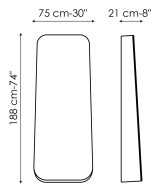

BONALDO

Obel

Obel is an important wall mirror that, thanks to its large reflective surface, allows the individual to play the starring role. The trapezoidal shape, consisting of a thin structure with blunt contours, has a wider thickness at the base, a narrower one at the top, giving movement to the whole. The wooden structure, which gives the mirror volume and richness, is available

Data sheet

Width: 75cm

Depth: 21cm

Height: 188cm

Frame

Wood

Veneered wood

American walnut