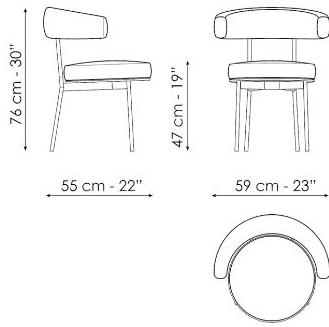

Data sheet

Neilly

Width: 55cm

Depth: 59cm

Height: 76cm

Finishes

LEGS

Metal