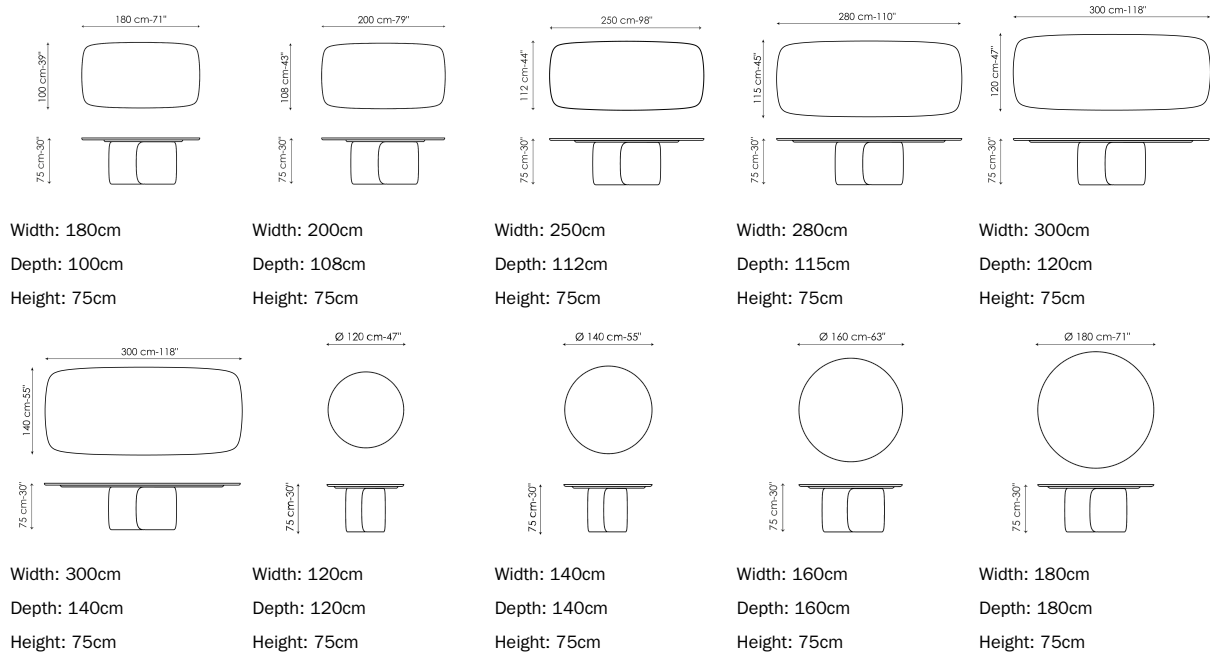

Data sheet

Barrel-shaped top

Wood

Ceramic

Marble