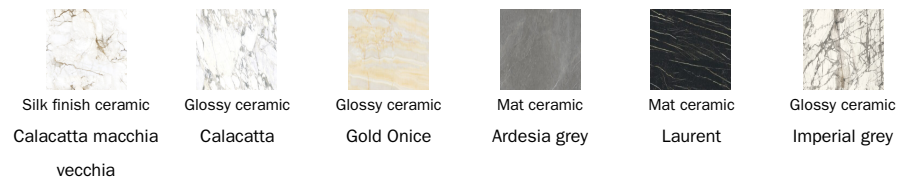

in various wood, glass, ceramic or marble finishes and two shapes (round or rectangular with rounded corners) The Mellow table was created to be the centrepiece of the space, reinterpreting and paying tribute to traditional models from a modern perspective, with large sizes, intended for great occasions.

Data sheet

Barrel-shaped top

Wood

Ceramic

Marble

Marble
Carrara

Marble
Calacatta

Marble
Emperador

Marble
Marquinia

Marble
Rosso Carpazi

Marble
Saint Denis

Transparent Glass

Glass
Bronzed

Glass
Smoked

Round top

Ceramic

Mat ceramic
Ardesia grey

Glossy ceramic
Calacatta

Silk finish ceramic
Calacatta macchia
vecchia

Glossy ceramic
Gold Onice

Mat ceramic
Laurent

Glossy ceramic
Imperial grey

Marble

Marble
Calacatta