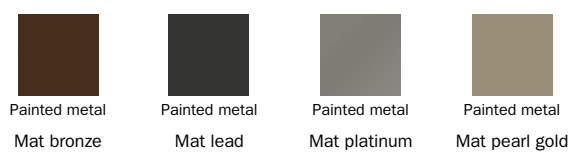

Fabric
MC76

Fabric
MC81

Fabric
MC83

Fabric
MC85

Eco Leather

Leather

Base and footrest - swivel base

Metal

Plus Metal

Base and footrest

Metal

Painted metal
Mat white

Painted metal
Mat dove grey

Painted metal
Mat black

Painted metal
Mat brown

Painted metal
Mat anthracite
grey

Plus Metal

Painted metal
Mat bronze

Painted metal
Mat lead

Painted metal
Mat pearl gold

Painted metal
Mat platinum

Special Metal

Metal finish
Chromed

Metal finish
Black nickel