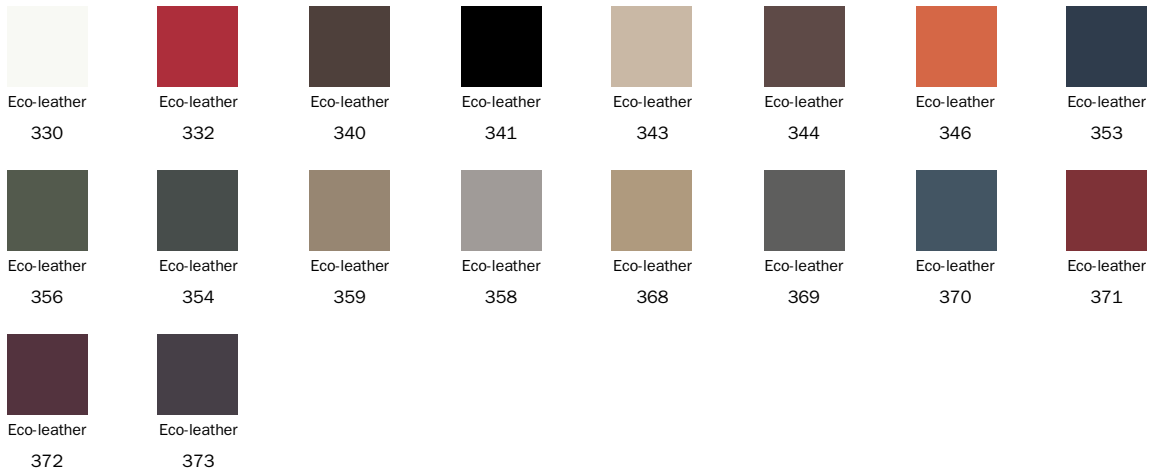

Fabric
MC76

Fabric
MC81

Fabric
MC83

Fabric
MC85

Eco Leather

Leather

Base and footrest - swivel base

Metal

Plus Metal

Base and footrest

Metal

Painted metal
Mat white

Painted metal
Mat dove grey

Painted metal
Mat black

Painted metal
Mat brown

Painted metal
Mat anthracite
grey

The samples above represent the complete range of materials and finishes available for this product (regardless of the top shape or size, in the case of tables). Fabrics, eco-leather, leather and emery leather shown in this website are a selection. Colors and finishes are approximate and may slightly differ from actual ones. Please visit Bonaldo dealers to see the complete sample collection and get further details about our products.