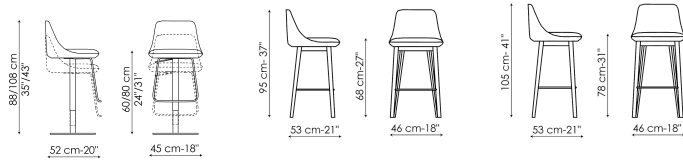

Data sheet

Itala too - swivel base

Width: 45cm

Depth: 52cm

Height: 88-108cm

Itala too H 68

Width: 46cm

Depth: 53cm

Height: 95cm

Itala too H 78

Width: 45cm

Depth: 53cm

Height: 105cm

Cover

Fabric

Fabric
9B02