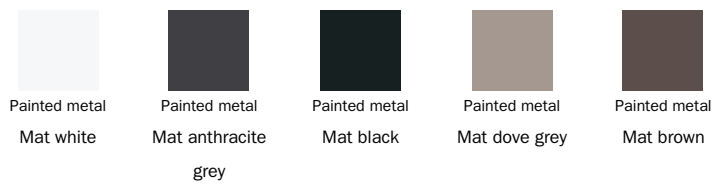

Fabric
MC76

Fabric
MC81

Fabric
MC83

Fabric
MC85

Eco Leather

Leather

Base and footrest - swivel base

Metal

Plus Metal

Base and footrest

Metal

Painted metal
Mat white

Painted metal
Mat dove grey

Painted metal
Mat black

Painted metal
Mat brown

Painted metal
Mat anthracite
grey

Plus Metal

Painted metal
Mat bronze

Painted metal
Mat lead

Painted metal
Mat pearl gold

Painted metal
Mat platinum

Special Metal

Metal finish
Chromed

Metal finish
Black nickel

The samples above represent the complete range of materials and finishes available for this product (regardless of the top shape or size, in the case of tables). Fabrics, eco-leather, leather and emery leather shown in this website are a selection. Colors and finishes are approximate and may slightly differ from actual ones. Please visit Bonaldo dealers to see the complete sample collection and get further details about our products.