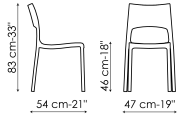

## Idole

Width: 47cm

Depth: 54cm

Height: 83cm

---