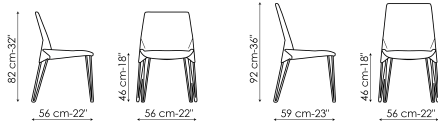

# Heron, Heron up

Starting from a flat surface, studying proportions, corners and connections: a game of geometry. A balanced proportion of thin planes, surfaces which bend to reinvigorate the frame, joining together and enhancing the stretched lines that follow the entire perimeter, extending in total lightness and airiness where the rear legs are connected. The word heron as the

# Data sheet

Heron

Width: 56cm

Depth: 56cm

Height: 82cm

Heron up

Width: 56cm

Depth: 59cm

Height: 92cm