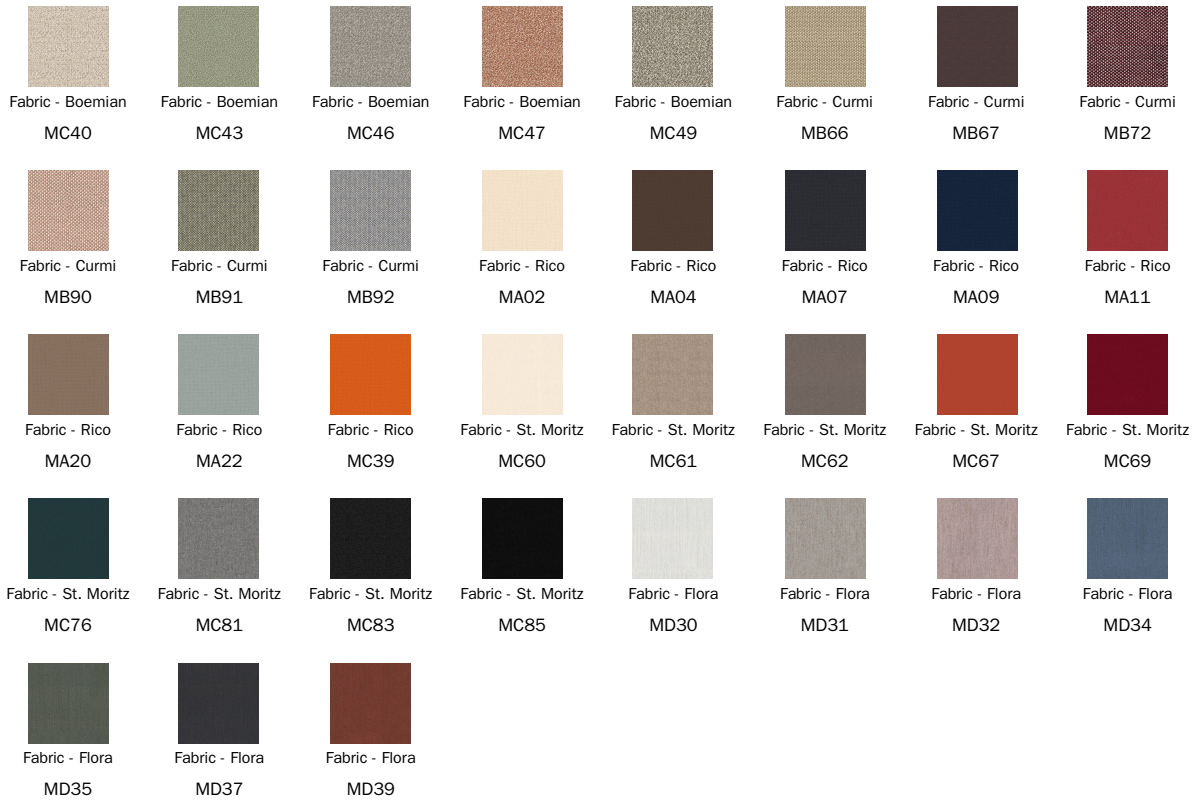

Eco Leather

Fabric - Special