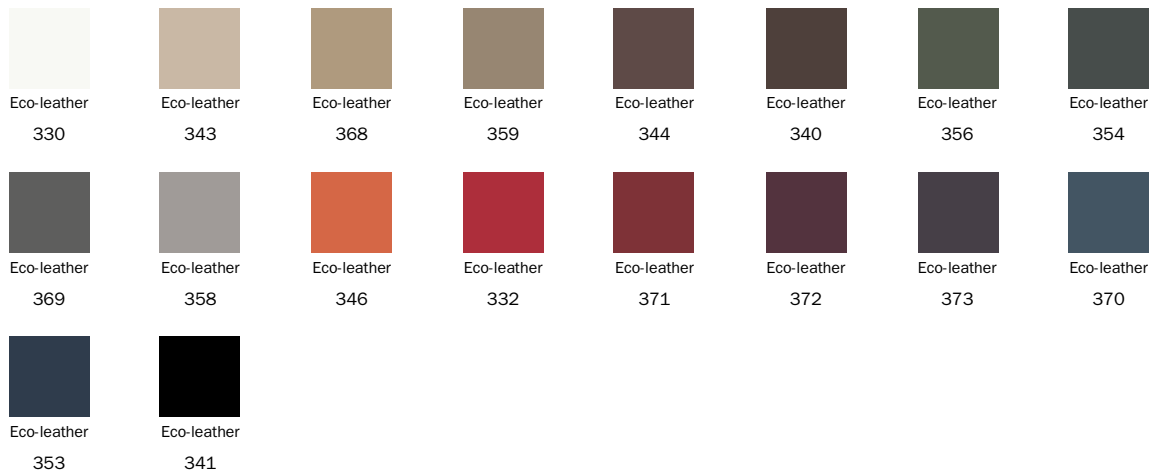

Eco Leather