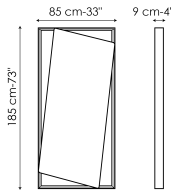

BONALDO

Hang up

A touch of movement, an unusual play highlighted by contrasting lines. Hang up stands out for the irregular position of the two elements of which it is composed: the shape of the mirror makes it seem like it has been released from the frame. The available finishings make it suitable for any stylistic context: the wooden frame is in fact available lacquered in two elegant colours or in two different types of solid wood. Positionable both

vertically and horizontally, Hang up represents an ironic and unequivocally contemporary sign with great sculptural impact, the result of refined aesthetic research. A true protagonist, one that helps to furnish the environments in an original way and enlarge the spaces, thanks to its large reflective surface.

Data sheet

Width: 85cm

Depth: 9cm

Height: 185cm

Frame

Wood

The samples above represent the complete range of materials and finishes available for this product (regardless of the top shape or size, in the case of tables). Fabrics, eco-leather, leather and emery leather shown in this website are a selection. Colors and finishes are approximate and may slightly differ from actual ones. Please visit Bonaldo dealers to see the complete sample collection and get further details about our products.