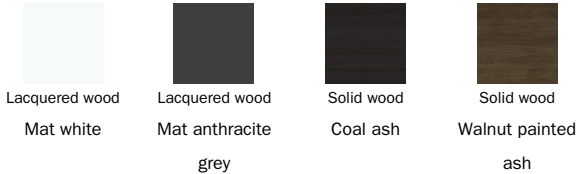

BONALDO

Hang up

A touch of movement, an unusual play highlighted by contrasting lines. Hang up stands out for the irregular position of the two elements of which it is composed: the shape of the mirror makes it seem like it has been released from the frame. The available finishings make it suitable for any stylistic context: the wooden frame is in fact available lacquered in two elegant colours or in two different types of solid wood. Positionable both

vertically and horizontally, Hang up represents an ironic and unequivocally contemporary sign with great sculptural impact, the result of refined aesthetic research. A true protagonist, one that helps to furnish the environments in an original way and enlarge the spaces, thanks to its large reflective surface.

Data sheet

Width: 85cm

Depth: 9cm

Height: 185cm

Frame

Wood

The samples above represent the complete range of materials and finishes available for this product (regardless of the top shape or size, in the case of tables). Fabrics, eco-leather, leather and emery leather shown in this website are a selection. Colors and finishes are approximate and may slightly differ from actual ones. Please visit Bonaldo dealers to see the complete sample collection and get further details about our products.