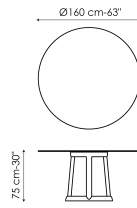

Data sheet

Width: 120cm
Depth: 120cm
Height: 75cm

Width: 140cm
Depth: 140cm
Height: 75cm

Width: 160cm
Depth: 160cm
Height: 75cm

Width: 180cm
Depth: 180cm
Height: 75cm

Width: 215cm
Depth: 115cm
Height: 75cm

Width: 240cm
Depth: 120cm
Height: 75cm

Round top

Ceramic

Silk finish ceramic
Calacatta macchia
vecchia

Glossy ceramic
Calacatta

Glossy ceramic
Gold Onice

Mat ceramic
Ardesia grey

Mat ceramic
Laurent