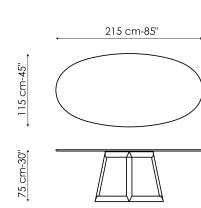

Data sheet

Width: 120cm
Depth: 120cm
Height: 75cm

Width: 140cm
Depth: 140cm
Height: 75cm

Width: 160cm
Depth: 160cm
Height: 75cm

Width: 180cm
Depth: 180cm
Height: 75cm

Width: 215cm
Depth: 115cm
Height: 75cm

Width: 240cm
Depth: 120cm
Height: 75cm

Round top

Ceramic

Silk finish ceramic
Calacatta macchia
vecchia

Glossy ceramic
Calacatta

Glossy ceramic
Gold Onice

Mat ceramic
Ardesia grey

Mat ceramic
Laurent