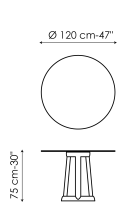

Data sheet

Width: 120cm
Depth: 120cm
Height: 75cm

Width: 140cm
Depth: 140cm
Height: 75cm

Width: 160cm
Depth: 160cm
Height: 75cm

Width: 180cm
Depth: 180cm
Height: 75cm

Width: 215cm
Depth: 115cm
Height: 75cm

Width: 240cm
Depth: 120cm
Height: 75cm

Round top

Ceramic

Silk finish ceramic
Calacatta macchia
vecchia

Glossy ceramic
Calacatta

Glossy ceramic
Gold Onice

Mat ceramic
Ardesia grey

Mat ceramic
Laurent