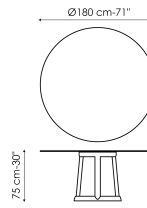

Data sheet

Width: 120cm
Depth: 120cm
Height: 75cm

Width: 140cm
Depth: 140cm
Height: 75cm

Width: 160cm
Depth: 160cm
Height: 75cm

Width: 180cm
Depth: 180cm
Height: 75cm

Width: 215cm
Depth: 115cm
Height: 75cm

Width: 240cm
Depth: 120cm
Height: 75cm

Round top

Ceramic

Silk finish ceramic
Calacatta macchia
vecchia

Glossy ceramic
Calacatta

Glossy ceramic
Gold Onice

Mat ceramic
Ardesia grey

Mat ceramic
Laurent