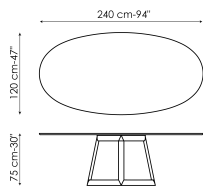

Data sheet

Width: 120cm
Depth: 120cm
Height: 75cm

Width: 140cm
Depth: 140cm
Height: 75cm

Width: 160cm
Depth: 160cm
Height: 75cm

Width: 180cm
Depth: 180cm
Height: 75cm

Width: 215cm
Depth: 115cm
Height: 75cm

Width: 240cm
Depth: 120cm
Height: 75cm

Round top

Ceramic

Silk finish ceramic
Calacatta macchia
vecchia

Glossy ceramic
Calacatta

Glossy ceramic
Gold Onice

Mat ceramic
Ardesia grey

Mat ceramic
Laurent