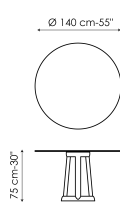

Data sheet

Width: 120cm
Depth: 120cm
Height: 75cm

Width: 140cm
Depth: 140cm
Height: 75cm

Width: 160cm
Depth: 160cm
Height: 75cm

Width: 180cm
Depth: 180cm
Height: 75cm

Width: 215cm
Depth: 115cm
Height: 75cm

Width: 240cm
Depth: 120cm
Height: 75cm

Round top

Ceramic

Silk finish ceramic
Calacatta macchia
vecchia

Glossy ceramic
Calacatta

Glossy ceramic
Gold Onice

Mat ceramic
Ardesia grey

Mat ceramic
Laurent