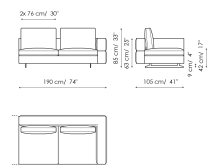

Data sheet

Sofa 295

Width: 295cm
Depth: 105cm
Height: 85cm

Sofa 240

Width: 240cm
Depth: 105cm
Height: 85cm

Sofa 210

Width: 210cm
Depth: 105cm
Height: 85cm

End section sofa 275

Width: 275cm
Depth: 105cm
Height: 85cm

End section sofa 220

Width: 220cm
Depth: 105cm
Height: 85cm

End section sofa 190

Width: 190cm
Depth: 105cm
Height: 85cm

Corner sofa 295

Width: 295cm
Depth: 105cm
Height: 85cm

Corner sofa 240

Width: 240cm
Depth: 105cm
Height: 85cm

End section corner sofa 275

Width: 275cm
Depth: 105cm
Height: 85cm

End section corner sofa 220

Width: 220cm
Depth: 105cm
Height: 85cm

Central section 255

Width: 255cm
Depth: 105cm
Height: 85cm

Central section 200

Width: 200cm
Depth: 105cm
Height: 85cm

Central section 170

Width: 170cm
Depth: 105cm
Height: 85cm

Meridiana

Width: 245cm
Depth: 105cm
Height: 85cm

Chaise longue