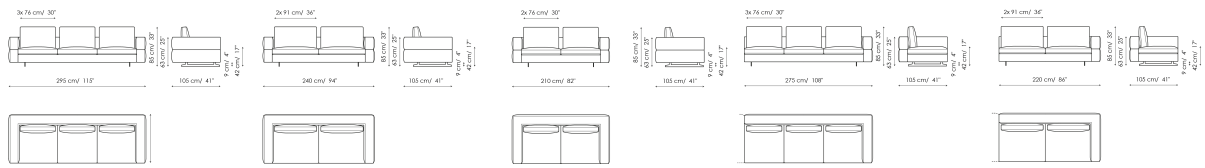

Data sheet

Sofa 295

Width: 295cm
Depth: 105cm
Height: 85cm

Sofa 240

Width: 240cm
Depth: 105cm
Height: 85cm

Sofa 210

Width: 210cm
Depth: 105cm
Height: 85cm

End section sofa 275

Width: 275cm
Depth: 105cm
Height: 85cm

End section sofa 220

Width: 220cm
Depth: 105cm
Height: 85cm

End section sofa 190

Width: 190cm
Depth: 105cm
Height: 85cm

Corner sofa 295

Width: 295cm
Depth: 105cm
Height: 85cm

Corner sofa 240

Width: 240cm
Depth: 105cm
Height: 85cm

End section corner sofa 275

Width: 275cm
Depth: 105cm
Height: 85cm

End section corner sofa 220

Width: 220cm
Depth: 105cm
Height: 85cm

Central section 255

Width: 255cm
Depth: 105cm
Height: 85cm

Central section 200

Width: 200cm
Depth: 105cm
Height: 85cm

Central section 170

Width: 170cm
Depth: 105cm
Height: 85cm

Meridiana

Width: 245cm
Depth: 105cm
Height: 85cm

Chaise longue