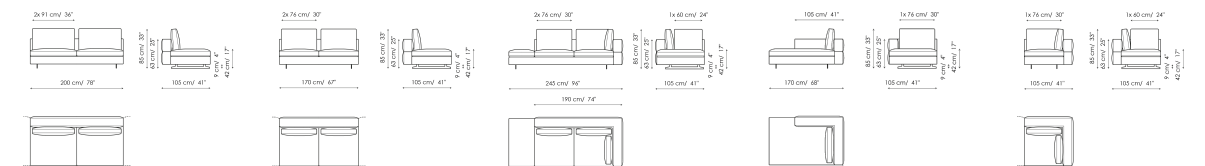

Width: 275cm
Depth: 105cm
Height: 85cm

End section sofa 220

Width: 220cm
Depth: 105cm
Height: 85cm

End section sofa 190

Width: 190cm
Depth: 105cm
Height: 85cm

Corner sofa 295

Width: 295cm
Depth: 105cm
Height: 85cm

Corner sofa 240

Width: 240cm
Depth: 105cm
Height: 85cm

End section corner sofa 275

Width: 275cm
Depth: 105cm
Height: 85cm

End section corner sofa 220

Width: 220cm
Depth: 105cm
Height: 85cm

Central section 255

Width: 255cm
Depth: 105cm
Height: 85cm

Central section 200

Width: 200cm
Depth: 105cm
Height: 85cm

Central section 170

Width: 170cm
Depth: 105cm
Height: 85cm

Meridiana

Width: 245cm
Depth: 105cm
Height: 85cm

Chaise longue

Width: 170cm
Depth: 105cm
Height: 85cm

Corner

Width: 105cm
Depth: 105cm
Height: 85cm

Pouf 160x55
 Width: 160cm
 Depth: 55cm
 Height: 42cm

Pouf 105x55
 Width: 105cm
 Depth: 55cm
 Height: 42cm

Pouf 105x85
 Width: 105cm
 Depth: 85cm
 Height: 42cm