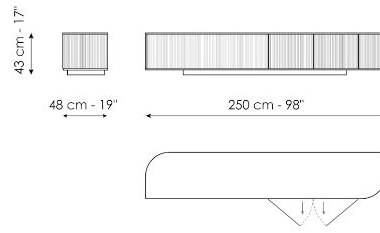

Data sheet

Dune TV stand

Width: 250cm

Depth: 48cm

Height: 60cm

Dune TV stand

Width: 250cm

Depth: 48cm

Height: 43cm

Finishes

OUTSIDE FRAME AND TOP

Wood

Lacquered wood
Mat bronze

Lacquered wood
Mat lead

DOORS

Wood