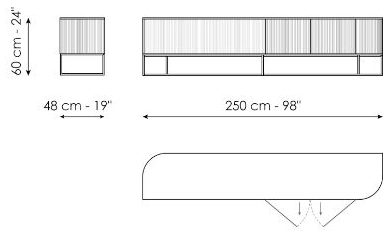

Data sheet

Dune TV stand

Width: 250cm

Depth: 48cm

Height: 60cm

Dune TV stand

Width: 250cm

Depth: 48cm

Height: 43cm

Finishes

OUTSIDE FRAME AND TOP

Wood

Lacquered wood
Mat bronze

Lacquered wood
Mat lead

DOORS

Wood