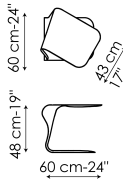

Data sheet

Width: 60cm

Depth: 60cm

Height: 48cm

Frame

Plastic

Lacquered
polyurethane
Mat white

Lacquered
polyurethane
Mat anthracite
grey