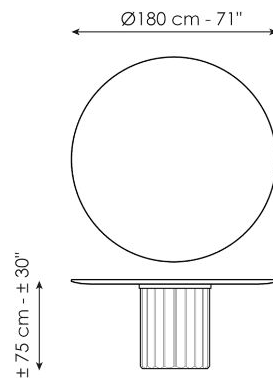

elegant and surprising elongated cylinder that recalls the shape of a Greek column and which pushes the design towards ancient architectural horizons.

Data sheet

Width: 200cm
Depth: 108cm
Height: ± 75cm

Width: 250cm
Depth: 112cm
Height: ± 75cm

Width: 280cm
Depth: 115cm
Height: ± 75cm

Width: 300cm
Depth: 120cm
Height: ± 75cm

Width: 300cm
Depth: 140cm
Height: ± 75cm

Width: 140cm
Depth: 140cm
Height: ± 75cm

Width: 160cm
Depth: 160cm
Height: ± 75cm

Width: 180cm
Depth: 180cm
Height: ± 75cm

Finishes

BARREL SHAPED TOP

Wood

Veneered wood
Walnut Canaletto

Solid wood
Brushed coal oak

Solid wood
Brushed natural oak