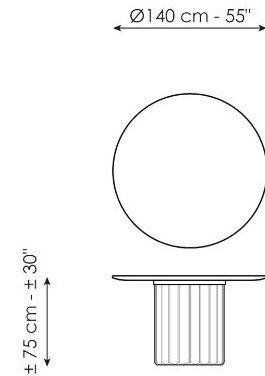

elegant and surprising elongated cylinder that recalls the shape of a Greek column and which pushes the design towards ancient architectural horizons.

Data sheet

Width: 200cm
Depth: 108cm
Height: ± 75cm

Width: 250cm
Depth: 112cm
Height: ± 75cm

Width: 280cm
Depth: 115cm
Height: ± 75cm

Width: 300cm
Depth: 120cm
Height: ± 75cm

Width: 300cm
Depth: 140cm
Height: ± 75cm

Width: 140cm
Depth: 140cm
Height: ± 75cm

Width: 160cm
Depth: 160cm
Height: ± 75cm

Width: 180cm
Depth: 180cm
Height: ± 75cm

Finishes

BARREL SHAPED TOP

Wood

Veneered wood
Walnut Canaletto

Solid wood
Brushed coal oak

Solid wood
Brushed natural oak