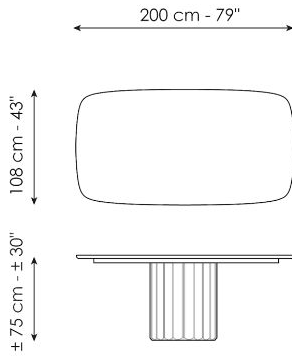

elegant and surprising elongated cylinder that recalls the shape of a Greek column and which pushes the design towards ancient architectural horizons.

Data sheet

Width: 200cm
Depth: 108cm
Height: ± 75cm

Width: 250cm
Depth: 112cm
Height: ± 75cm

Width: 280cm
Depth: 115cm
Height: ± 75cm

Width: 300cm
Depth: 120cm
Height: ± 75cm

Width: 300cm
Depth: 140cm
Height: ± 75cm

Width: 140cm
Depth: 140cm
Height: ± 75cm

Width: 160cm
Depth: 160cm
Height: ± 75cm

Width: 180cm
Depth: 180cm
Height: ± 75cm

Finishes

BARREL SHAPED TOP

Wood

Veneered wood
Walnut Canaletto

Solid wood
Brushed coal oak

Solid wood
Brushed natural oak