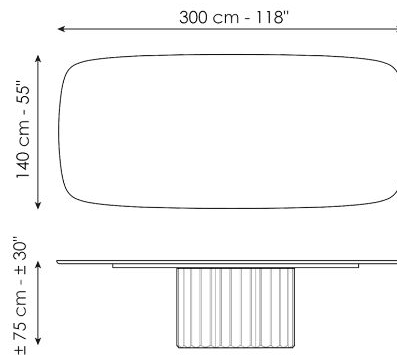

elegant and surprising elongated cylinder that recalls the shape of a Greek column and which pushes the design towards ancient architectural horizons.

Data sheet

Width: 200cm
Depth: 108cm
Height: ± 75cm

Width: 250cm
Depth: 112cm
Height: ± 75cm

Width: 280cm
Depth: 115cm
Height: ± 75cm

Width: 300cm
Depth: 120cm
Height: ± 75cm

Width: 300cm
Depth: 140cm
Height: ± 75cm

Width: 140cm
Depth: 140cm
Height: ± 75cm

Width: 160cm
Depth: 160cm
Height: ± 75cm

Width: 180cm
Depth: 180cm
Height: ± 75cm

Finishes

BARREL SHAPED TOP

Wood

Veneered wood
Walnut Canaletto

Solid wood
Brushed coal oak

Solid wood
Brushed natural oak