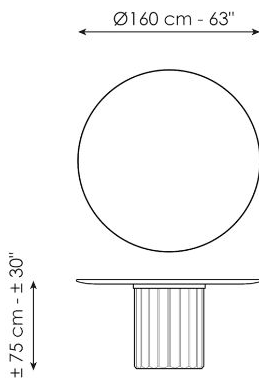

elegant and surprising elongated cylinder that recalls the shape of a Greek column and which pushes the design towards ancient architectural horizons.

Data sheet

Width: 200cm
Depth: 108cm
Height: ± 75cm

Width: 250cm
Depth: 112cm
Height: ± 75cm

Width: 280cm
Depth: 115cm
Height: ± 75cm

Width: 300cm
Depth: 120cm
Height: ± 75cm

Width: 300cm
Depth: 140cm
Height: ± 75cm

Width: 140cm
Depth: 140cm
Height: ± 75cm

Width: 160cm
Depth: 160cm
Height: ± 75cm

Width: 180cm
Depth: 180cm
Height: ± 75cm

Finishes

BARREL SHAPED TOP

Wood

Veneered wood
Walnut Canaletto

Solid wood
Brushed coal oak

Solid wood
Brushed natural oak