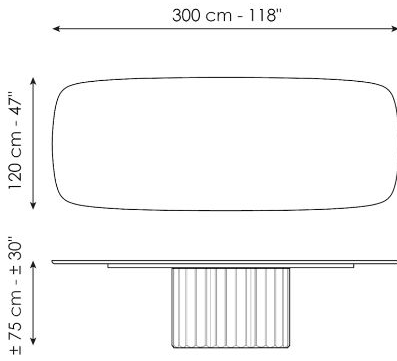

elegant and surprising elongated cylinder that recalls the shape of a Greek column and which pushes the design towards ancient architectural horizons.

Data sheet

Width: 200cm
Depth: 108cm
Height: ± 75cm

Width: 250cm
Depth: 112cm
Height: ± 75cm

Width: 280cm
Depth: 115cm
Height: ± 75cm

Width: 300cm
Depth: 120cm
Height: ± 75cm

Width: 300cm
Depth: 140cm
Height: ± 75cm

Width: 140cm
Depth: 140cm
Height: ± 75cm

Width: 160cm
Depth: 160cm
Height: ± 75cm

Width: 180cm
Depth: 180cm
Height: ± 75cm

Finishes

BARREL SHAPED TOP

Wood

Veneered wood
Walnut Canaletto

Solid wood
Brushed coal oak

Solid wood
Brushed natural oak