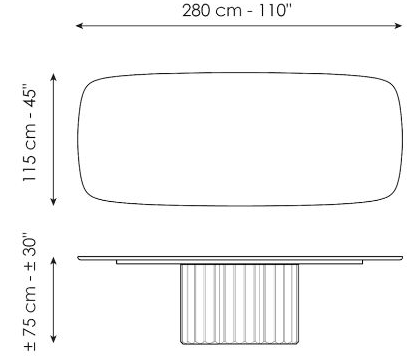

elegant and surprising elongated cylinder that recalls the shape of a Greek column and which pushes the design towards ancient architectural horizons.

Data sheet

Width: 200cm
Depth: 108cm
Height: ± 75cm

Width: 250cm
Depth: 112cm
Height: ± 75cm

Width: 280cm
Depth: 115cm
Height: ± 75cm

Width: 300cm
Depth: 120cm
Height: ± 75cm

Width: 300cm
Depth: 140cm
Height: ± 75cm

Width: 140cm
Depth: 140cm
Height: ± 75cm

Width: 160cm
Depth: 160cm
Height: ± 75cm

Width: 180cm
Depth: 180cm
Height: ± 75cm

Finishes

BARREL SHAPED TOP

Wood

Veneered wood
Walnut Canaletto

Solid wood
Brushed coal oak

Solid wood
Brushed natural oak