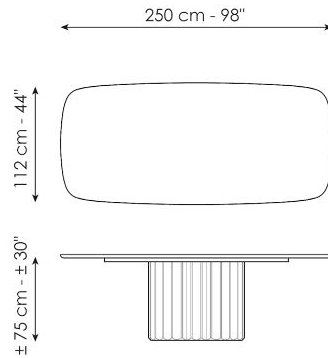

elegant and surprising elongated cylinder that recalls the shape of a Greek column and which pushes the design towards ancient architectural horizons.

Data sheet

Width: 200cm
Depth: 108cm
Height: ± 75cm

Width: 250cm
Depth: 112cm
Height: ± 75cm

Width: 280cm
Depth: 115cm
Height: ± 75cm

Width: 300cm
Depth: 120cm
Height: ± 75cm

Width: 300cm
Depth: 140cm
Height: ± 75cm

Width: 140cm
Depth: 140cm
Height: ± 75cm

Width: 160cm
Depth: 160cm
Height: ± 75cm

Width: 180cm
Depth: 180cm
Height: ± 75cm

Finishes

BARREL SHAPED TOP

Wood

Veneered wood
Walnut Canaletto

Solid wood
Brushed coal oak

Solid wood
Brushed natural oak