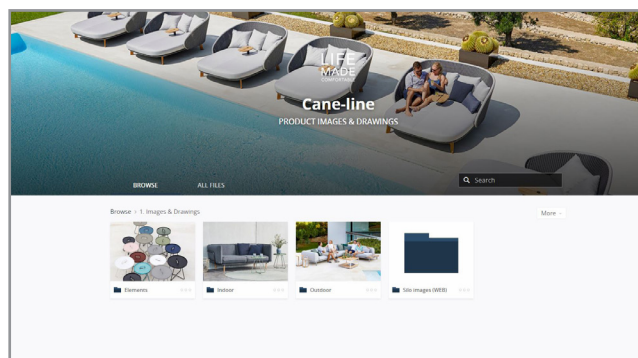

Download portal