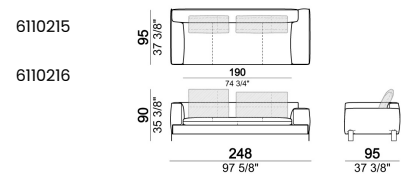

SPRINGING: elastic belts.

SEAT HEIGHT: 42 cm - 45 cm with feet h. 15 cm.

ARM HEIGHT: 57 cm (LARGE); 67 cm (SLIM).

FEET: metal, finishes: black nickel or titanium, or micaceous brown or oxy grey varnished, h.12 cm. **On request feet can be supplied 3 cm higher with an extra charge.**

ATTENTION: Back cushions are not included in the prices but they are required. The dimensions indicated are just a suggestion, they can be changed according to the client's taste.

Sofa SLIM

Sofa LARGE

Sofa / corner sofa

Right or left unit / corner unit

Right or left unit LARGE

Unit LARGE with right or left back.

Right or left unit / corner unit with right or left pouf

Unit LARGE with right or left pouf

Central unit

Central unit with right or left pouf

Composition "G" (left corner sofa 278 cm + left unit 204 cm + 3 back cushions 70 cm + 1 back cushion 90 cm)

Composition "L" (left unit 204 cm + right unit LARGE 184 cm + 2 back cushions 70 cm + 1 back cushion 110 cm).