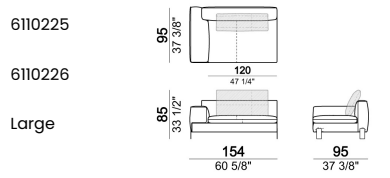

SPRINGING: elastic belts.

SEAT HEIGHT: 42 cm - 45 cm with feet h. 15 cm.

ARM HEIGHT: 57 cm (LARGE); 67 cm (SLIM).

FEET: metal, finishes: black nickel or titanium, or micaceous brown or oxy grey varnished, h.12 cm. **On request feet can be supplied 3 cm higher with an extra charge.**

ATTENTION: Back cushions are not included in the prices but they are required. The dimensions indicated are just a suggestion, they can be changed according to the client's taste.

Sofa SLIM

Sofa LARGE

Sofa / corner sofa

Right or left unit / corner unit

Right or left unit LARGE

Unit LARGE with right or left back.

Right or left unit / corner unit with right or left pouf

Unit LARGE with right or left pouf

Central unit

Central unit with right or left pouf

6110299

Composition "A" (left unit 204 cm + dormeuse 95x160 cm + right unit LARGE 234 cm + 4 back cushions 70 cm + 1 back cushion 90 cm)

Composition "B" (dormeuse 95x160 cm + right unit LARGE 234 cm + 2 back cushions 70 cm + 1 back cushion 90 cm)