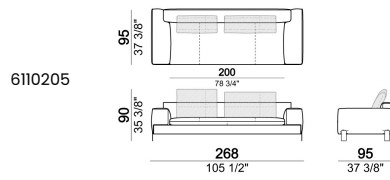

SPRINGING: elastic belts.

SEAT HEIGHT: 42 cm - 45 cm with feet h. 15 cm.

ARM HEIGHT: 57 cm (LARGE); 67 cm (SLIM).

FEET: metal, finishes: black nickel or titanium, or micaceous brown or oxy grey varnished, h.12 cm. **On request feet can be supplied 3 cm higher with an extra charge.**

ATTENTION: Back cushions are not included in the prices but they are required. The dimensions indicated are just a suggestion, they can be changed according to the client's taste.

Sofa SLIM

Sofa LARGE

Sofa / corner sofa

6110299

Composition "A" (left unit 204 cm + dormeuse 95x160 cm + right unit LARGE 234 cm + 4 back cushions 70 cm + 1 back cushion 90 cm)

Composition "B" (dormeuse 95x160 cm + right unit LARGE 234 cm + 2 back cushions 70 cm + 1 back cushion 90 cm)

Composition "G" (left corner sofa 278 cm + left unit 204 cm + 3 back cushions 70 cm + 1 back cushion 90 cm)

Composition "L" (left unit 204 cm + right unit LARGE 184 cm + 2 back cushions 70 cm + 1 back cushion 110 cm).