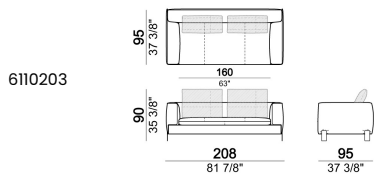

SPRINGING: elastic belts.

SEAT HEIGHT: 42 cm - 45 cm with feet h. 15 cm.

ARM HEIGHT: 57 cm (LARGE); 67 cm (SLIM).

FEET: metal, finishes: black nickel or titanium, or micaceous brown or oxy grey varnished, h.12 cm. **On request feet can be supplied 3 cm higher with an extra charge.**

ATTENTION: Back cushions are not included in the prices but they are required. The dimensions indicated are just a suggestion, they can be changed according to the client's taste.

Sofa SLIM

Sofa LARGE

Sofa / corner sofa

6110299

Composition "A" (left unit 204 cm + dormeuse 95x160 cm + right unit LARGE 234 cm + 4 back cushions 70 cm + 1 back cushion 90 cm)

Composition "B" (dormeuse 95x160 cm + right unit LARGE 234 cm + 2 back cushions 70 cm + 1 back cushion 90 cm)

Composition "G" (left corner sofa 278 cm + left unit 204 cm + 3 back cushions 70 cm + 1 back cushion 90 cm)

Composition "L" (left unit 204 cm + right unit LARGE 184 cm + 2 back cushions 70 cm + 1 back cushion 110 cm).