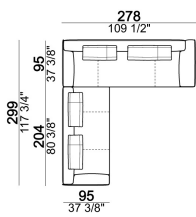

6110299

Composition "A" (left unit 204 cm + dormeuse 95x160 cm + right unit LARGE 234 cm + 4 back cushions 70 cm + 1 back cushion 90 cm)

Composition "B" (dormeuse 95x160 cm + right unit LARGE 234 cm + 2 back cushions 70 cm + 1 back cushion 90 cm)

Composition "D" (left unit LARGE 184 cm + chaise longue LARGE with right long arm 131x160 cm + 1 back cushion 110 cm + 1 back cushion 70 cm)

Composition "I" (right unit 204 cm + dormeuse 95x160 cm + 3 back cushions 70 cm)

Composition "G" (left corner sofa 278 cm + left unit 204 cm + 3 back cushions 70 cm + 1 back cushion 90 cm)

Composition "L" (left unit 204 cm + right unit LARGE 184 cm + 2 back cushions 70 cm + 1 back cushion 110 cm).

Composition "E" (left unit 204 + chaise longue LARGE with right long arm 131x175 cm + 3 back cushions 70 cm)

Composition "H" (left unit LARGE 184 cm + right corner unit 174 cm + central unit 180 cm with right pouf + 2 back cushions 110 cm + 1 back cushion 90 cm)