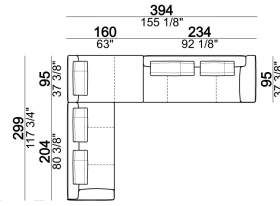

6110299

Composition "A" (left unit 204 cm + dormeuse 95x160 cm + right unit LARGE 234 cm + 4 back cushions 70 cm + 1 back cushion 90 cm)

Composition "B" (dormeuse 95x160 cm + right unit LARGE 234 cm + 2 back cushions 70 cm + 1 back cushion 90 cm)

Composition "D" (left unit LARGE 184 cm + chaise longue LARGE with right long arm 131x160 cm + 1 back cushion 110 cm + 1 back cushion 70 cm)

Composition "I" (right unit 204 cm + dormeuse 95x160 cm + 3 back cushions 70 cm)

Composition "G" (left corner sofa 278 cm + left unit 204 cm + 3 back cushions 70 cm + 1 back cushion 90 cm)

Composition "L" (left unit 204 cm + right unit LARGE 184 cm + 2 back cushions 70 cm + 1 back cushion 110 cm).

Composition "E" (left unit 204 + chaise longue LARGE with right long arm 131x175 cm + 3 back cushions 70 cm)

Composition "H" (left unit LARGE 184 cm + right corner unit 174 cm + central unit 180 cm with right pouf + 2 back cushions 110 cm + 1 back cushion 90 cm)