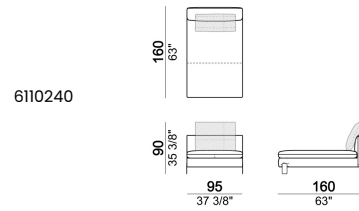

Right or left unit / corner unit with right or left pouf

Unit LARGE with right or left pouf

Central unit

Central unit with right or left pouf

Chaise-longue LARGE with right or left long arm

Dormeuse