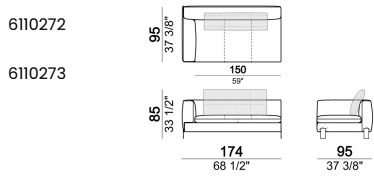

SPRINGING: elastic belts.

SEAT HEIGHT: 42 cm - 45 cm with feet h. 15 cm.

ARM HEIGHT: 57 cm (LARGE); 67 cm (SLIM).

FEET: metal, finishes: black nickel or titanium, or micaceous brown or oxy grey varnished, h.12 cm. **On request feet can be supplied 3 cm higher with an extra charge.**

ATTENTION: Back cushions are not included in the prices but they are required. The dimensions indicated are just a suggestion, they can be changed according to the client's taste.

Sofa SLIM

Sofa LARGE

Sofa / corner sofa

Right or left unit / corner unit

Right or left unit LARGE

Unit LARGE with right or left back.

Right or left unit / corner unit with right or left pouf

Unit LARGE with right or left pouf

Central unit

Central unit with right or left pouf

6110299

Composition "A" (left unit 204 cm + dormeuse 95x160 cm + right unit LARGE 234 cm + 4 back cushions 70 cm + 1 back cushion 90 cm)

Composition "B" (dormeuse 95x160 cm + right unit LARGE 234 cm + 2 back cushions 70 cm + 1 back cushion 90 cm)