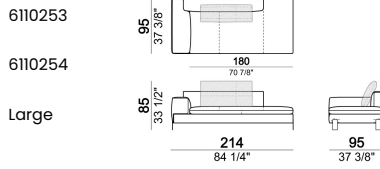

SPRINGING: elastic belts.

SEAT HEIGHT: 42 cm - 45 cm with feet h. 15 cm.

ARM HEIGHT: 57 cm (LARGE); 67 cm (SLIM).

FEET: metal, finishes: black nickel or titanium, or micaceous brown or oxy grey varnished, h.12 cm. **On request feet can be supplied 3 cm higher with an extra charge.**

ATTENTION: Back cushions are not included in the prices but they are required. The dimensions indicated are just a suggestion, they can be changed according to the client's taste.

Sofa SLIM

Sofa LARGE

Sofa / corner sofa

Right or left unit / corner unit

Right or left unit LARGE

Unit LARGE with right or left back.

Right or left unit / corner unit with right or left pouf

Unit LARGE with right or left pouf

Central unit

Central unit with right or left pouf

6110299

Composition "A" (left unit 204 cm + dormeuse 95x160 cm + right unit LARGE 234 cm + 4 back cushions 70 cm + 1 back cushion 90 cm)

Composition "B" (dormeuse 95x160 cm + right unit LARGE 234 cm + 2 back cushions 70 cm + 1 back cushion 90 cm)