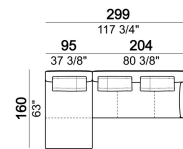

6110299

Composition "A" (left unit 204 cm + dormeuse 95x160 cm + right unit LARGE 234 cm + 4 back cushions 70 cm + 1 back cushion 90 cm)

Composition "B" (dormeuse 95x160 cm + right unit LARGE 234 cm + 2 back cushions 70 cm + 1 back cushion 90 cm)

Composition "D" (left unit LARGE 184 cm + chaise longue LARGE with right long arm 131x160 cm + 1 back cushion 110 cm + 1 back cushion 70 cm)

Composition "I" (right unit 204 cm + dormeuse 95x160 cm + 3 back cushions 70 cm)

Composition "G" (left corner sofa 278 cm + left unit 204 cm + 3 back cushions 70 cm + 1 back cushion 90 cm)

Composition "L" (left unit 204 cm + right unit LARGE 184 cm + 2 back cushions 70 cm + 1 back cushion 110 cm).

Composition "E" (left unit 204 + chaise longue LARGE with right long arm 131x175 cm + 3 back cushions 70 cm)

Composition "H" (left unit LARGE 184 cm + right corner unit 174 cm + central unit 180 cm with right pouf + 2 back cushions 110 cm + 1 back cushion 90 cm)