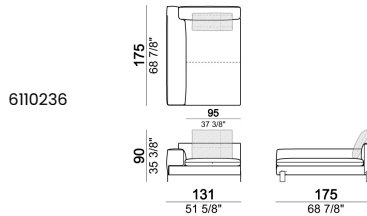

Right or left unit / corner unit with right or left pouf

Unit LARGE with right or left pouf

Central unit

Central unit with right or left pouf

Chaise-longue LARGE with right or left long arm

Dormeuse