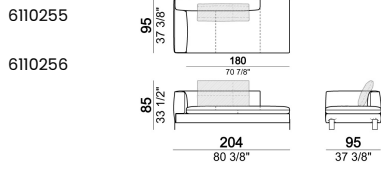

ATTENTION: Back cushions are not included in the prices but they are required. The dimensions indicated are just a suggestion, they can be changed according to the client's taste.

Sofa SLIM

Sofa LARGE

Sofa / corner sofa

Right or left unit / corner unit

Right or left unit LARGE

Unit LARGE with right or left back.

Right or left unit / corner unit with right or left pouf

Unit LARGE with right or left pouf

Central unit

Central unit with right or left pouf

Chaise-longue LARGE with right or left long arm

Dormeuse

Pouf

6110250

6110251

6110252

Back cushion

6110298

6110299

Composition "A" (left unit 204 cm + dormeuse 95x160 cm + right unit LARGE 234 cm + 4 back cushions 70 cm + 1 back cushion 90 cm)

Composition "B" (dormeuse 95x160 cm + right unit LARGE 234 cm + 2 back cushions 70 cm + 1 back cushion 90 cm)