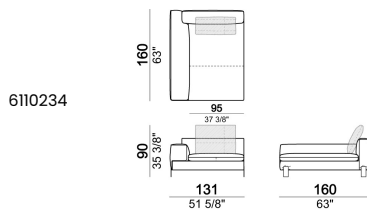

Chaise-longue LARGE with right or left long arm