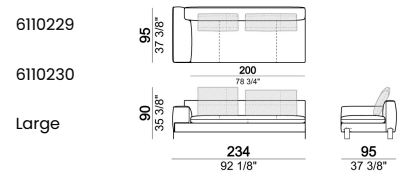

SPRINGING: elastic belts.

SEAT HEIGHT: 42 cm - 45 cm with feet h. 15 cm.

ARM HEIGHT: 57 cm (LARGE); 67 cm (SLIM).

FEET: metal, finishes: black nickel or titanium, or micaceous brown or oxy grey varnished, h.12 cm. **On request feet can be supplied 3 cm higher with an extra charge.**

ATTENTION: Back cushions are not included in the prices but they are required. The dimensions indicated are just a suggestion, they can be changed according to the client's taste.

Sofa SLIM

Sofa LARGE

Sofa / corner sofa

Right or left unit / corner unit

Right or left unit LARGE

Unit LARGE with right or left back.

Right or left unit / corner unit with right or left pouf

Unit LARGE with right or left pouf

Central unit

Central unit with right or left pouf

Composition "G" (left corner sofa 278 cm + left unit 204 cm + 3 back cushions 70 cm + 1 back cushion 90 cm)

Composition "L" (left unit 204 cm + right unit LARGE 184 cm + 2 back cushions 70 cm + 1 back cushion 110 cm).