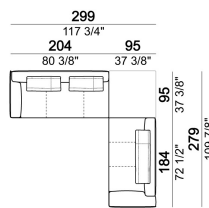

6110299

Composition "A" (left unit 204 cm + dormeuse 95x160 cm + right unit LARGE 234 cm + 4 back cushions 70 cm + 1 back cushion 90 cm)

Composition "B" (dormeuse 95x160 cm + right unit LARGE 234 cm + 2 back cushions 70 cm + 1 back cushion 90 cm)

Composition "D" (left unit LARGE 184 cm + chaise longue LARGE with right long arm 131x160 cm + 1 back cushion 110 cm + 1 back cushion 70 cm)

Composition "I" (right unit 204 cm + dormeuse 95x160 cm + 3 back cushions 70 cm)

Composition "G" (left corner sofa 278 cm + left unit 204 cm + 3 back cushions 70 cm + 1 back cushion 90 cm)

Composition "L" (left unit 204 cm + right unit LARGE 184 cm + 2 back cushions 70 cm + 1 back cushion 110 cm).

Composition "E" (left unit 204 + chaise longue LARGE with right long arm 131x175 cm + 3 back cushions 70 cm)

Composition "H" (left unit LARGE 184 cm + right corner unit 174 cm + central unit 180 cm with right pouf + 2 back cushions 110 cm + 1 back cushion 90 cm)