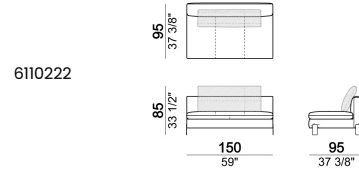

SPRINGING: elastic belts.

SEAT HEIGHT: 42 cm - 45 cm with feet h. 15 cm.

ARM HEIGHT: 57 cm (LARGE); 67 cm (SLIM).

FEET: metal, finishes: black nickel or titanium, or micaceous brown or oxy grey varnished, h.12 cm. **On request feet can be supplied 3 cm higher with an extra charge.**

ATTENTION: Back cushions are not included in the prices but they are required. The dimensions indicated are just a suggestion, they can be changed according to the client's taste.

Sofa SLIM

Sofa LARGE

Sofa / corner sofa

Right or left unit / corner unit

Right or left unit LARGE

Unit LARGE with right or left back.

Right or left unit / corner unit with right or left pouf

Unit LARGE with right or left pouf

Central unit

Central unit with right or left pouf

6110299

Composition "A" (left unit 204 cm + dormeuse 95x160 cm + right unit LARGE 234 cm + 4 back cushions 70 cm + 1 back cushion 90 cm)

Composition "B" (dormeuse 95x160 cm + right unit LARGE 234 cm + 2 back cushions 70 cm + 1 back cushion 90 cm)