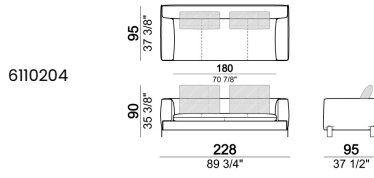

SPRINGING: elastic belts.

SEAT HEIGHT: 42 cm - 45 cm with feet h. 15 cm.

ARM HEIGHT: 57 cm (LARGE); 67 cm (SLIM).

FEET: metal, finishes: black nickel or titanium, or micaceous brown or oxy grey varnished, h.12 cm. **On request feet can be supplied 3 cm higher with an extra charge.**

ATTENTION: Back cushions are not included in the prices but they are required. The dimensions indicated are just a suggestion, they can be changed according to the client's taste.

Sofa SLIM

Sofa LARGE

Sofa / corner sofa

6110299

Composition "A" (left unit 204 cm + dormeuse 95x160 cm + right unit LARGE 234 cm + 4 back cushions 70 cm + 1 back cushion 90 cm)

Composition "B" (dormeuse 95x160 cm + right unit LARGE 234 cm + 2 back cushions 70 cm + 1 back cushion 90 cm)

Composition "G" (left corner sofa 278 cm + left unit 204 cm + 3 back cushions 70 cm + 1 back cushion 90 cm)

Composition "L" (left unit 204 cm + right unit LARGE 184 cm + 2 back cushions 70 cm + 1 back cushion 110 cm).