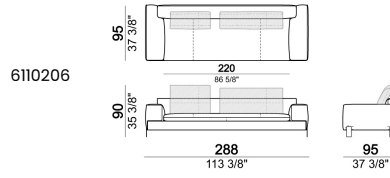

SPRINGING: elastic belts.

SEAT HEIGHT: 42 cm - 45 cm with feet h. 15 cm.

ARM HEIGHT: 57 cm (LARGE); 67 cm (SLIM).

FEET: metal, finishes: black nickel or titanium, or micaceous brown or oxy grey varnished, h.12 cm. **On request feet can be supplied 3 cm higher with an extra charge.**

ATTENTION: Back cushions are not included in the prices but they are required. The dimensions indicated are just a suggestion, they can be changed according to the client's taste.

Sofa SLIM

Sofa LARGE

Sofa / corner sofa

6110299

Composition "A" (left unit 204 cm + dormeuse 95x160 cm + right unit LARGE 234 cm + 4 back cushions 70 cm + 1 back cushion 90 cm)

Composition "B" (dormeuse 95x160 cm + right unit LARGE 234 cm + 2 back cushions 70 cm + 1 back cushion 90 cm)

Composition "G" (left corner sofa 278 cm + left unit 204 cm + 3 back cushions 70 cm + 1 back cushion 90 cm)

Composition "L" (left unit 204 cm + right unit LARGE 184 cm + 2 back cushions 70 cm + 1 back cushion 110 cm).