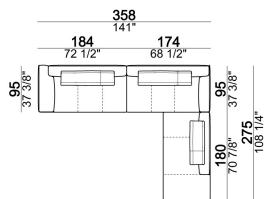

Composition "D" (left unit LARGE 184 cm + chaise longue LARGE with right long arm 131x160 cm + 1 back cushion 110 cm + 1 back cushion 70 cm)

Composition "I" (right unit 204 cm + dormeuse 95x160 cm + 3 back cushions 70 cm)

Composition "G" (left corner sofa 278 cm + left unit 204 cm + 3 back cushions 70 cm + 1 back cushion 90 cm)

Composition "L" (left unit 204 cm + right unit LARGE 184 cm + 2 back cushions 70 cm + 1 back cushion 110 cm).

Composition "E" (left unit 204 + chaise longue LARGE with right long arm 131x175 cm + 3 back cushions 70 cm)

Composition "H" (left unit LARGE 184 cm + right corner unit 174 cm + central unit 180 cm with right pouf + 2 back cushions 110 cm + 1 back cushion 90 cm)

Composition "F" (left unit 204 cm + chaise longue LARGE with right long arm 131x175 cm + 3 back cushions 70 cm).