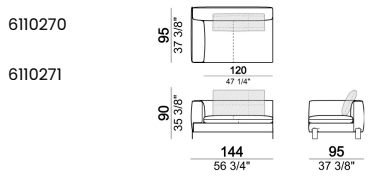

SPRINGING: elastic belts.

SEAT HEIGHT: 42 cm - 45 cm with feet h. 15 cm.

ARM HEIGHT: 57 cm (LARGE); 67 cm (SLIM).

FEET: metal, finishes: black nickel or titanium, or micaceous brown or oxy grey varnished, h.12 cm. **On request feet can be supplied 3 cm higher with an extra charge.**

ATTENTION: Back cushions are not included in the prices but they are required. The dimensions indicated are just a suggestion, they can be changed according to the client's taste.

Sofa SLIM

Sofa LARGE

Sofa / corner sofa

Right or left unit / corner unit

Right or left unit LARGE

Unit LARGE with right or left back.

Right or left unit / corner unit with right or left pouf

Unit LARGE with right or left pouf

Central unit

Central unit with right or left pouf

6110299

Composition "A" (left unit 204 cm + dormeuse 95x160 cm + right unit LARGE 234 cm + 4 back cushions 70 cm + 1 back cushion 90 cm)

Composition "B" (dormeuse 95x160 cm + right unit LARGE 234 cm + 2 back cushions 70 cm + 1 back cushion 90 cm)