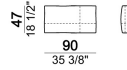

Right or left unit / corner unit

Right or left unit LARGE

Unit LARGE with right or left back.

Right or left unit / corner unit with right or left pouf

Unit LARGE with right or left pouf

Central unit

Central unit with right or left pouf

Chaise-longue LARGE with right or left long arm

Dormeuse

Pouf

6110250

6110251

6110252

Back cushion

6110298

6110299

Composition "A" (left unit 204 cm + dormeuse 95x160 cm + right unit LARGE 234 cm + 4 back cushions 70 cm + 1 back cushion 90 cm)

Composition "B" (dormeuse 95x160 cm + right unit LARGE 234 cm + 2 back cushions 70 cm + 1 back cushion 90 cm)

Composition "D" (left unit LARGE 184 cm + chaise longue LARGE with right long arm 131x160 cm + 1 back cushion 110 cm + 1 back cushion 70 cm)

Composition "I" (right unit 204 cm + dormeuse 95x160 cm + 3 back cushions 70 cm)