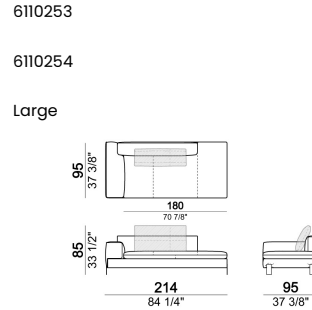

Right or left unit / corner unit

Right or left unit LARGE

Unit LARGE with right or left back.

Right or left unit / corner unit with right or left pouf

Unit LARGE with right or left pouf

Central unit

Central unit with right or left pouf

6110299

Composition "A" (left unit 204 cm + dormeuse 95x160 cm + right unit LARGE 234 cm + 4 back cushions 70 cm + 1 back cushion 90 cm)

Composition "B" (dormeuse 95x160 cm + right unit LARGE 234 cm + 2 back cushions 70 cm + 1 back cushion 90 cm)

Composition "D" (left unit LARGE 184 cm + chaise longue LARGE with right long arm 131x160 cm + 1 back cushion 110 cm + 1 back cushion 70 cm)

Composition "I" (right unit 204 cm + dormeuse 95x160 cm + 3 back cushions 70 cm)

Composition "G" (left corner sofa 278 cm + left unit 204 cm + 3 back cushions 70 cm + 1 back cushion 90 cm)

Composition "L" (left unit 204 cm + right unit LARGE 184 cm + 2 back cushions 70 cm + 1 back cushion 110 cm).