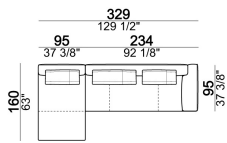

6110299

Composition "A" (left unit 204 cm + dormeuse 95x160 cm + right unit LARGE 234 cm + 4 back cushions 70 cm + 1 back cushion 90 cm)

Composition "B" (dormeuse 95x160 cm + right unit LARGE 234 cm + 2 back cushions 70 cm + 1 back cushion 90 cm)

Composition "D" (left unit LARGE 184 cm + chaise longue LARGE with right long arm 131x160 cm + 1 back cushion 110 cm + 1 back cushion 70 cm)

Composition "I" (right unit 204 cm + dormeuse 95x160 cm + 3 back cushions 70 cm)

Composition "G" (left corner sofa 278 cm + left unit 204 cm + 3 back cushions 70 cm + 1 back cushion 90 cm)

Composition "L" (left unit 204 cm + right unit LARGE 184 cm + 2 back cushions 70 cm + 1 back cushion 110 cm).

Composition "E" (left unit 204 + chaise longue LARGE with right long arm 131x175 cm + 3 back cushions 70 cm)

Composition "H" (left unit LARGE 184 cm + right corner unit 174 cm + central unit 180 cm with right pouf + 2 back cushions 110 cm + 1 back cushion 90 cm)