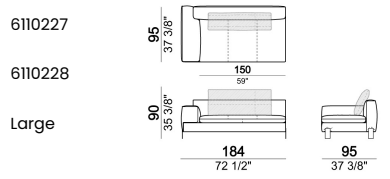

SPRINGING: elastic belts.

SEAT HEIGHT: 42 cm - 45 cm with feet h. 15 cm.

ARM HEIGHT: 57 cm (LARGE); 67 cm (SLIM).

FEET: metal, finishes: black nickel or titanium, or micaceous brown or oxy grey varnished, h.12 cm. **On request feet can be supplied 3 cm higher with an extra charge.**

ATTENTION: Back cushions are not included in the prices but they are required. The dimensions indicated are just a suggestion, they can be changed according to the client's taste.

Sofa SLIM

Sofa LARGE

Sofa / corner sofa

Right or left unit / corner unit

Right or left unit LARGE

Unit LARGE with right or left back.

Right or left unit / corner unit with right or left pouf

Unit LARGE with right or left pouf

Central unit

Central unit with right or left pouf

Composition "G" (left corner sofa 278 cm + left unit 204 cm + 3 back cushions 70 cm + 1 back cushion 90 cm)

Composition "L" (left unit 204 cm + right unit LARGE 184 cm + 2 back cushions 70 cm + 1 back cushion 110 cm).