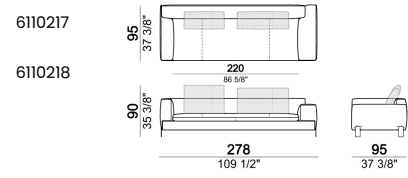

SPRINGING: elastic belts.

SEAT HEIGHT: 42 cm - 45 cm with feet h. 15 cm.

ARM HEIGHT: 57 cm (LARGE); 67 cm (SLIM).

FEET: metal, finishes: black nickel or titanium, or micaceous brown or oxy grey varnished, h.12 cm. **On request feet can be supplied 3 cm higher with an extra charge.**

ATTENTION: Back cushions are not included in the prices but they are required. The dimensions indicated are just a suggestion, they can be changed according to the client's taste.

Sofa SLIM

Sofa LARGE

Sofa / corner sofa

Right or left unit / corner unit

Right or left unit LARGE

Unit LARGE with right or left back.

Right or left unit / corner unit with right or left pouf

Unit LARGE with right or left pouf

Central unit

Central unit with right or left pouf

Composition "G" (left corner sofa 278 cm + left unit 204 cm + 3 back cushions 70 cm + 1 back cushion 90 cm)

Composition "L" (left unit 204 cm + right unit LARGE 184 cm + 2 back cushions 70 cm + 1 back cushion 110 cm).