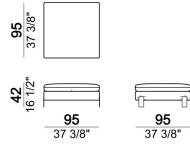

Right or left unit / corner unit

Right or left unit LARGE

Unit LARGE with right or left back.

Right or left unit / corner unit with right or left pouf

Unit LARGE with right or left pouf

Central unit

Central unit with right or left pouf

Chaise-longue LARGE with right or left long arm

Dormeuse

Pouf

6110250

6110251

6110252

Back cushion

6110298

6110299

Composition "A" (left unit 204 cm + dormeuse 95x160 cm + right unit LARGE 234 cm + 4 back cushions 70 cm + 1 back cushion 90 cm)

Composition "B" (dormeuse 95x160 cm + right unit LARGE 234 cm + 2 back cushions 70 cm + 1 back cushion 90 cm)

Composition "D" (left unit LARGE 184 cm + chaise longue LARGE with right long arm 131x160 cm + 1 back cushion 110 cm + 1 back cushion 70 cm)

Composition "I" (right unit 204 cm + dormeuse 95x160 cm + 3 back cushions 70 cm)