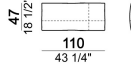

Right or left unit / corner unit

Right or left unit LARGE

Unit LARGE with right or left back.

Right or left unit / corner unit with right or left pouf

Unit LARGE with right or left pouf

Central unit

Central unit with right or left pouf

Chaise-longue LARGE with right or left long arm

Dormeuse

Pouf

6110250

6110251

6110252

Back cushion

6110298

6110299

Composition "A" (left unit 204 cm + dormeuse 95x160 cm + right unit LARGE 234 cm + 4 back cushions 70 cm + 1 back cushion 90 cm)

Composition "B" (dormeuse 95x160 cm + right unit LARGE 234 cm + 2 back cushions 70 cm + 1 back cushion 90 cm)