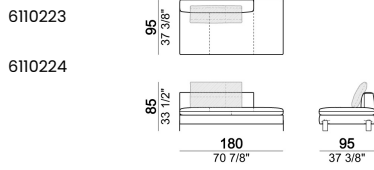

SPRINGING: elastic belts.

SEAT HEIGHT: 42 cm - 45 cm with feet h. 15 cm.

ARM HEIGHT: 57 cm (LARGE); 67 cm (SLIM).

FEET: metal, finishes: black nickel or titanium, or micaceous brown or oxy grey varnished, h.12 cm. **On request feet can be supplied 3 cm higher with an extra charge.**

ATTENTION: Back cushions are not included in the prices but they are required. The dimensions indicated are just a suggestion, they can be changed according to the client's taste.

Sofa SLIM

Sofa LARGE

Sofa / corner sofa

Right or left unit / corner unit

Right or left unit LARGE

Unit LARGE with right or left back.

Right or left unit / corner unit with right or left pouf

Unit LARGE with right or left pouf

Central unit

Central unit with right or left pouf

6110299

Composition "A" (left unit 204 cm + dormeuse 95x160 cm + right unit LARGE 234 cm + 4 back cushions 70 cm + 1 back cushion 90 cm)

Composition "B" (dormeuse 95x160 cm + right unit LARGE 234 cm + 2 back cushions 70 cm + 1 back cushion 90 cm)