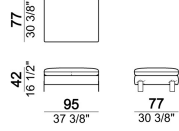

Right or left unit / corner unit

Right or left unit LARGE

Unit LARGE with right or left back.

Right or left unit / corner unit with right or left pouf

Unit LARGE with right or left pouf

Central unit

Central unit with right or left pouf

Chaise-longue LARGE with right or left long arm

Dormeuse

Pouf

6110250

6110251

6110252

Back cushion

6110298

6110299

Composition "A" (left unit 204 cm + dormeuse 95x160 cm + right unit LARGE 234 cm + 4 back cushions 70 cm + 1 back cushion 90 cm)

Composition "B" (dormeuse 95x160 cm + right unit LARGE 234 cm + 2 back cushions 70 cm + 1 back cushion 90 cm)

Composition "D" (left unit LARGE 184 cm + chaise longue LARGE with right long arm 131x160 cm + 1 back cushion 110 cm + 1 back cushion 70 cm)

Composition "I" (right unit 204 cm + dormeuse 95x160 cm + 3 back cushions 70 cm)