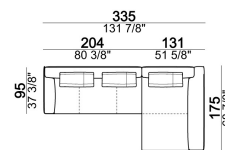

6110299

Composition "A" (left unit 204 cm + dormeuse 95x160 cm + right unit LARGE 234 cm + 4 back cushions 70 cm + 1 back cushion 90 cm)

Composition "B" (dormeuse 95x160 cm + right unit LARGE 234 cm + 2 back cushions 70 cm + 1 back cushion 90 cm)

Composition "D" (left unit LARGE 184 cm + chaise longue LARGE with right long arm 131x160 cm + 1 back cushion 110 cm + 1 back cushion 70 cm)

Composition "I" (right unit 204 cm + dormeuse 95x160 cm + 3 back cushions 70 cm)

Composition "G" (left corner sofa 278 cm + left unit 204 cm + 3 back cushions 70 cm + 1 back cushion 90 cm)

Composition "L" (left unit 204 cm + right unit LARGE 184 cm + 2 back cushions 70 cm + 1 back cushion 110 cm).

Composition "E" (left unit 204 + chaise longue LARGE with right long arm 131x175 cm + 3 back cushions 70 cm)

Composition "H" (left unit LARGE 184 cm + right corner unit 174 cm + central unit 180 cm with right pouf + 2 back cushions 110 cm + 1 back cushion 90 cm)