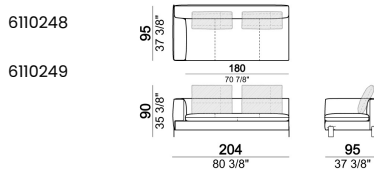

SPRINGING: elastic belts.

SEAT HEIGHT: 42 cm - 45 cm with feet h. 15 cm.

ARM HEIGHT: 57 cm (LARGE); 67 cm (SLIM).

FEET: metal, finishes: black nickel or titanium, or micaceous brown or oxy grey varnished, h.12 cm. **On request feet can be supplied 3 cm higher with an extra charge.**

ATTENTION: Back cushions are not included in the prices but they are required. The dimensions indicated are just a suggestion, they can be changed according to the client's taste.

Sofa SLIM

Sofa LARGE

Sofa / corner sofa

Right or left unit / corner unit

Right or left unit LARGE

Unit LARGE with right or left back.

Right or left unit / corner unit with right or left pouf

Unit LARGE with right or left pouf

Central unit

Central unit with right or left pouf

Composition "G" (left corner sofa 278 cm + left unit 204 cm + 3 back cushions 70 cm + 1 back cushion 90 cm)

Composition "L" (left unit 204 cm + right unit LARGE 184 cm + 2 back cushions 70 cm + 1 back cushion 110 cm).