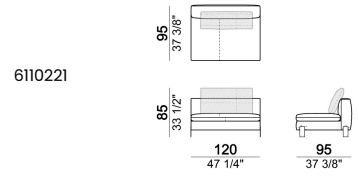

SPRINGING: elastic belts.

SEAT HEIGHT: 42 cm - 45 cm with feet h. 15 cm.

ARM HEIGHT: 57 cm (LARGE); 67 cm (SLIM).

FEET: metal, finishes: black nickel or titanium, or micaceous brown or oxy grey varnished, h.12 cm. **On request feet can be supplied 3 cm higher with an extra charge.**

Right or left unit / corner unit

Right or left unit LARGE

Unit LARGE with right or left back.

Right or left unit / corner unit with right or left pouf

Unit LARGE with right or left pouf

Central unit

Central unit with right or left pouf

6110299

Composition "A" (left unit 204 cm + dormeuse 95x160 cm + right unit LARGE 234 cm + 4 back cushions 70 cm + 1 back cushion 90 cm)

Composition "B" (dormeuse 95x160 cm + right unit LARGE 234 cm + 2 back cushions 70 cm + 1 back cushion 90 cm)