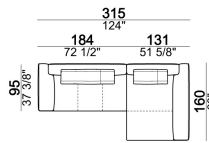

6110299

Composition "A" (left unit 204 cm + dormeuse 95x160 cm + right unit LARGE 234 cm + 4 back cushions 70 cm + 1 back cushion 90 cm)

Composition "B" (dormeuse 95x160 cm + right unit LARGE 234 cm + 2 back cushions 70 cm + 1 back cushion 90 cm)

Composition "D" (left unit LARGE 184 cm + chaise longue LARGE with right long arm 131x160 cm + 1 back cushion 110 cm + 1 back cushion 70 cm)

Composition "I" (right unit 204 cm + dormeuse 95x160 cm + 3 back cushions 70 cm)

Composition "G" (left corner sofa 278 cm + left unit 204 cm + 3 back cushions 70 cm + 1 back cushion 90 cm)

Composition "L" (left unit 204 cm + right unit LARGE 184 cm + 2 back cushions 70 cm + 1 back cushion 110 cm).

Composition "E" (left unit 204 + chaise longue LARGE with right long arm 131x175 cm + 3 back cushions 70 cm)

Composition "H" (left unit LARGE 184 cm + right corner unit 174 cm + central unit 180 cm with right pouf + 2 back cushions 110 cm + 1 back cushion 90 cm)