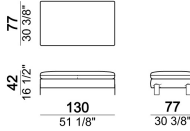

Pouf

6110250

6110251

6110252

Back cushion

6110298

6110299

Composition "A" (left unit 204 cm + dormeuse 95x160 cm + right unit LARGE 234 cm + 4 back cushions 70 cm + 1 back cushion 90 cm)

Composition "B" (dormeuse 95x160 cm + right unit LARGE 234 cm + 2 back cushions 70 cm + 1 back cushion 90 cm)

Composition "D" (left unit LARGE 184 cm + chaise longue LARGE with right long arm 131x160 cm + 1 back cushion 110 cm + 1 back cushion 70 cm)

Composition "I" (right unit 204 cm + dormeuse 95x160 cm + 3 back cushions 70 cm)

Composition "G" (left corner sofa 278 cm + left unit 204 cm + 3 back cushions 70 cm + 1 back cushion 90 cm)

Composition "L" (left unit 204 cm + right unit LARGE 184 cm + 2 back cushions 70 cm + 1 back cushion 110 cm).

Composition "E" (left unit 204 + chaise longue LARGE with right long arm 131x175 cm + 3 back cushions 70 cm)