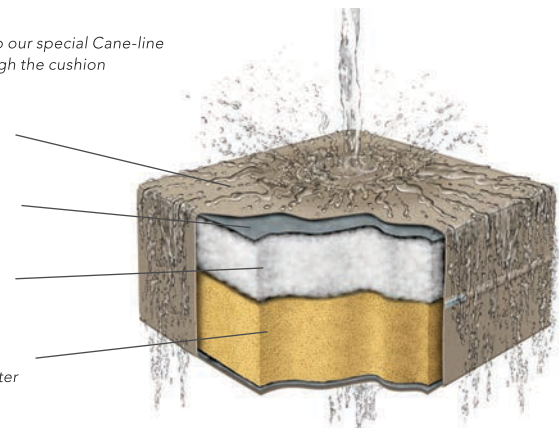

All series with the QuickDry & Airflow system logo are delivered with QuickDryFoam®. All other cushions are delivered with our high quality Cane-line foam (cold foam).

Cushion composition

90% of rainwater is repelled due to our special Cane-line fabrics and only 10% passes through the cushion

Outer cover/fabric
adds a nice and smooth surface

Inner cover/rain cover
protects the rain from ingressing

Padding
adds comfortability for seating

QuickDryFoam®
secures a quick draining of the water and air flow for humidity