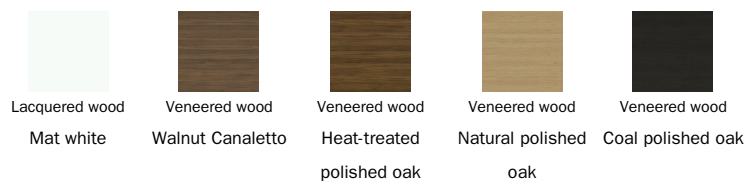

## Fixed table top

Wood

Opaque Glass

Ceramic

## Leaf table top

Wood

Opaque Glass

Glass  
Acid-treated black

Glass  
Acid-treated anthracite grey

Glass  
Extra-light acid-treated white

Ceramic

Mat ceramic  
Ardesia grey

Glossy ceramic  
Calacatta

Silk finish ceramic  
Calacatta macchia vecchia

Glossy ceramic  
Gold Onice

Mat ceramic  
Graphite grey

Mat ceramic  
Iridium white

Mat ceramic  
Laurent

Glossy ceramic  
Imperial grey