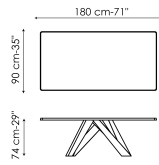

# Big Table

Designer: Alain Gilles

The inclination of the legs evokes dynamism, the linearity of the top bestows great visual stability. Whether stationary or in motion, Big Table has a decidedly unusual personality. Big Table's legs are in laser-cut steel in different sizes and geometric shapes, shaped and matt painted in numerous combinations of colours; the fixed or extendable top is available in matt white lacquer or various wood, glass, clay and ceramic finishes.

# Data sheet

Width: 160cm  
Depth: 90cm  
Height: 74cm

Width: 180cm  
Depth: 90cm  
Height: 74cm

Width: 200cm  
Depth: 100cm  
Height: 75cm

Width: 220cm  
Depth: 100cm  
Height: 75cm

Width: 250cm  
Depth: 100cm  
Height: 75cm

Width: 300cm  
Depth: 100-108cm  
Height: 75cm

Width: 300cm  
Depth: 120cm  
Height: 76cm

Width: 200cm  
Depth: 100cm  
Height: 76cm

Width: 220cm  
Depth: 100cm  
Height: 76cm

Width: 250cm  
Depth: 110cm  
Height: 76cm

Width: 300cm  
Depth: 120cm  
Height: 76cm

Width: 160-240cm  
Depth: 90cm  
Height: 75cm

Width: 180-260cm  
Depth: 90cm  
Height: 75cm

Width: 200-300cm  
Depth: 100cm  
Height: 75cm