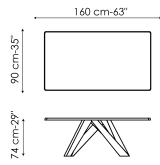

# Big Table

Designer: Alain Gilles

The inclination of the legs evokes dynamism, the linearity of the top bestows great visual stability. Whether stationary or in motion, Big Table has a decidedly unusual personality. Big Table's legs are in laser-cut steel in different sizes and geometric shapes, shaped and matt painted in numerous combinations of colours; the fixed or extendable top is available in matt white lacquer or various wood, glass, clay and ceramic finishes.

# Data sheet

Width: 160cm  
Depth: 90cm  
Height: 74cm

Width: 180cm  
Depth: 90cm  
Height: 74cm

Width: 200cm  
Depth: 100cm  
Height: 75cm

Width: 220cm  
Depth: 100cm  
Height: 75cm

Width: 250cm  
Depth: 100cm  
Height: 75cm

Width: 300cm  
Depth: 100-108cm  
Height: 75cm

Width: 300cm  
Depth: 120cm  
Height: 76cm

Width: 200cm  
Depth: 100cm  
Height: 76cm

Width: 220cm  
Depth: 100cm  
Height: 76cm

Width: 250cm  
Depth: 110cm  
Height: 76cm

Width: 300cm  
Depth: 120cm  
Height: 76cm

Width: 160-240cm  
Depth: 90cm  
Height: 75cm

Width: 180-260cm  
Depth: 90cm  
Height: 75cm

Width: 200-300cm  
Depth: 100cm  
Height: 75cm