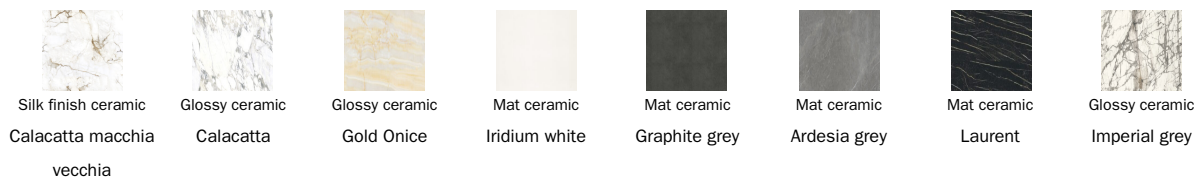

## Fixed table top

Wood

Opaque Glass

Ceramic

## Leaf table top

Wood

Opaque Glass

Glass  
Acid-treated black

Glass  
Acid-treated anthracite grey

Glass  
Extra-light acid-treated white

Ceramic

Mat ceramic  
Ardesia grey

Glossy ceramic  
Calacatta

Silk finish ceramic  
Calacatta macchia vecchia

Glossy ceramic  
Gold Onice

Mat ceramic  
Graphite grey

Mat ceramic  
Iridium white

Mat ceramic  
Laurent

Glossy ceramic  
Imperial grey