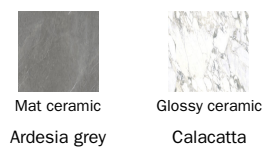

Wood

Opaque Glass

Ceramic

Barrel-shaped top

Wood

Ceramic

Silk finish ceramic
Calacatta macchia
vecchia

Glossy ceramic
Gold Onice

Mat ceramic
Laurent

Leaf table top

Wood

Lacquered wood
Mat white

Veneered wood
Walnut Canaletto

Veneered wood
Natural polished
oak

Veneered wood
Heat-treated
polished oak

Opaque Glass

Glass
Acid-treated black

Glass
Acid-treated
anthracite grey

Glass
Extra-light acid-
treated white

Ceramic

Mat ceramic
Ardesia grey

Glossy ceramic
Calacatta

Silk finish ceramic
Calacatta macchia
vecchia

Glossy ceramic
Gold Onice