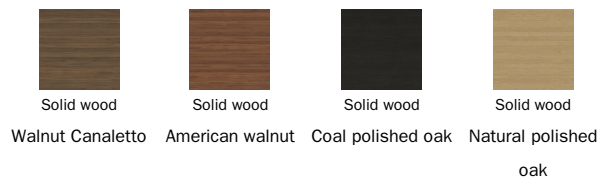

Wood

Opaque Glass

Ceramic

Barrel-shaped top

Wood

Ceramic

Silk finish ceramic
Calacatta macchia
vecchia

Glossy ceramic
Gold Onice

Mat ceramic
Laurent

Leaf table top

Wood

Lacquered wood
Mat white

Veneered wood
Walnut Canaletto

Veneered wood
Natural polished
oak

Veneered wood
Heat-treated
polished oak

Opaque Glass

Glass
Acid-treated black

Glass
Acid-treated
anthracite grey

Glass
Extra-light acid-
treated white

Ceramic

Mat ceramic
Ardesia grey

Glossy ceramic
Calacatta

Silk finish ceramic
Calacatta macchia
vecchia

Glossy ceramic
Gold Onice

The samples above represent the complete range of materials and finishes available for this product (regardless of the top shape or size, in the case of tables). Fabrics, eco-leather, leather and emery leather shown in this website are a selection. Colors and finishes are approximate and may slightly differ from actual ones. Please visit Bonaldo dealers to see the complete sample collection and get further details about our products.