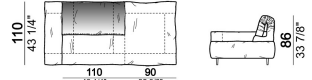

6109438

unit with right or left pouf

6109439

6109440

6109441

6109442

6109467

6109468

Fix central unit

Central unit

Central unit with right or left pouf

Chaise-longue with right or left short arm

Dormeuse

Right or left corner unit

Right or left corner unit with right or left pouf

Pouf

Composition "E" (left unit 210 cm + pouf 110x110 cm + right unit 120 cm)

Composition "F" (left unit 210 cm + central unit 110 cm + central unit 90 cm)

Composition "G" (left unit 210 cm + pouf 110x110 cm + central unit 140 cm)

Composition "H" (left unit 210 cm + chaise-longue with right short arm 120x160 cm)

Composition "I" (central unit 220 cm + pouf 110x110 cm + right unit 250 cm)

Composition "L" (central unit 220 cm + right corner unit 260 cm)