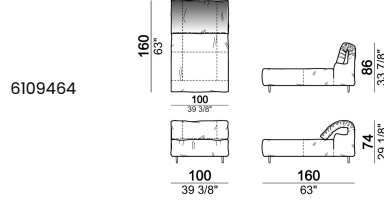

Fix central unit

Central unit

Central unit with right or left pouf

Chaise-longue with right or left short arm

Dormeuse

Right or left corner unit

Right or left corner unit with right or left pouf

Pouf

Composition "E" (left unit 210 cm + pouf 110x110 cm + right unit 120 cm)

Composition "F" (left unit 210 cm + central unit 110 cm + central unit 90 cm)

Composition "G" (left unit 210 cm + pouf 110x110 cm + central unit 140 cm)

Composition "H" (left unit 210 cm + chaise-longue with right short arm 120x160 cm)

Composition "I" (central unit 220 cm + pouf 110x110 cm + right unit 250 cm)

Composition "L" (central unit 220 cm + right corner unit 260 cm)

Composition "P" (central unit 220 cm with right pouf + right corner unit 260 cm)

Composition "R" (right corner unit 260 cm with left pouf + fix central unit 110 cm + right unit 140 cm).

Composition "S" (fix central unit 220 cm + right corner unit 260 cm).