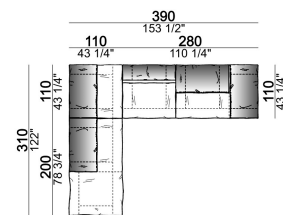

Composition "E" (left unit 210 cm + pouf 110x110 cm + right unit 120 cm)

Composition "F" (left unit 210 cm + central unit 110 cm + central unit 90 cm)

Composition "G" (left unit 210 cm + pouf 110x110 cm + central unit 140 cm)

Composition "H" (left unit 210 cm + chaise-longue with right short arm 120x160 cm)

Composition "I" (central unit 220 cm + pouf 110x110 cm + right unit 250 cm)

Composition "L" (central unit 220 cm + right corner unit 260 cm)

Composition "M" (central unit 200 cm with left pouf + central unit 110 cm + right corner unit 280 cm)

Composition "N" (central unit 220 cm + pouf 110x110 cm + right corner unit 280 cm)

Composition "O" (central unit 200 cm with left pouf + central unit 110 cm + right unit 250 cm)

Composition "P" (central unit 220 cm with right pouf + right corner unit 260 cm)

Composition "R" (right corner unit 260 cm with left pouf + fix central unit 110 cm + right unit 140 cm).

Composition "S" (fix central unit 220 cm + right corner unit 260 cm).