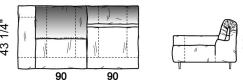

Sofa 340 cm made by 1 left corner unit and 1 right corner unit 170 cm

6109485

Right or left unit

6109425

6109426

6109427

6109428

6109429

6109430

6109431

6109432

6109433

6109434

6109435

6109436

6109437

6109438

unit with right or left pouf

6109439

6109440

6109441

6109442

6109467

6109468