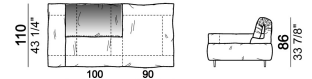

unit with right or left pouf

6109439