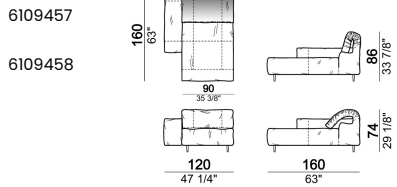

Fix central unit

Central unit

Central unit with right or left pouf

Chaise-longue with right or left short arm

Dormeuse

Right or left corner unit

Right or left corner unit with right or left pouf

Pouf

Composition "E" (left unit 210 cm + pouf 110x110 cm + right unit 120 cm)

Composition "F" (left unit 210 cm + central unit 110 cm + central unit 90 cm)

Composition "G" (left unit 210 cm + pouf 110x110 cm + central unit 140 cm)

Composition "H" (left unit 210 cm + chaise-longue with right short arm 120x160 cm)

Composition "I" (central unit 220 cm + pouf 110x110 cm + right unit 250 cm)

Composition "L" (central unit 220 cm + right corner unit 260 cm)

Composition "M" (central unit 200 cm with left pouf + central unit 110 cm + right corner unit 280 cm)

Composition "N" (central unit 220 cm + pouf 110x110 cm + right corner unit 280 cm)

Composition "O" (central unit 200 cm with left pouf + central unit 110 cm + right unit 250 cm)