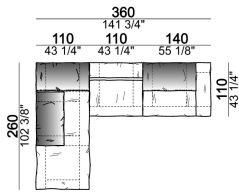

Composition "E" (left unit 210 cm + pouf 110x110 cm + right unit 120 cm)

Composition "F" (left unit 210 cm + central unit 110 cm + central unit 90 cm)

Composition "G" (left unit 210 cm + pouf 110x110 cm + central unit 140 cm)

Composition "H" (left unit 210 cm + chaise-longue with right short arm 120x160 cm)

Composition "I" (central unit 220 cm + pouf 110x110 cm + right unit 250 cm)

Composition "L" (central unit 220 cm + right corner unit 260 cm)

Composition "M" (central unit 200 cm with left pouf + central unit 110 cm + right corner unit 280 cm)

Composition "N" (central unit 220 cm + pouf 110x110 cm + right corner unit 280 cm)

Composition "O" (central unit 200 cm with left pouf + central unit 110 cm + right unit 250 cm)

Composition "P" (central unit 220 cm with right pouf + right corner unit 260 cm)

Composition "R" (right corner unit 260 cm with left pouf + fix central unit 110 cm + right unit 140 cm).

Composition "S" (fix central unit 220 cm + right corner unit 260 cm).