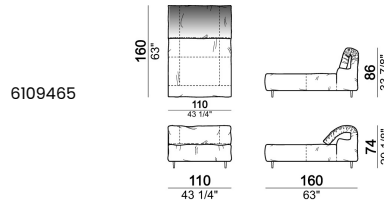

Fix central unit

Central unit

Central unit with right or left pouf

Chaise-longue with right or left short arm

Dormeuse

Right or left corner unit

Right or left corner unit with right or left pouf

Pouf

Composition "E" (left unit 210 cm + pouf 110x110 cm + right unit 120 cm)

Composition "F" (left unit 210 cm + central unit 110 cm + central unit 90 cm)

Composition "G" (left unit 210 cm + pouf 110x110 cm + central unit 140 cm)

Composition "H" (left unit 210 cm + chaise-longue with right short arm 120x160 cm)

Composition "I" (central unit 220 cm + pouf 110x110 cm + right unit 250 cm)

Composition "L" (central unit 220 cm + right corner unit 260 cm)