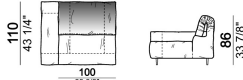

**Sofa 310 cm made by 1 left corner unit
170 cm and 1 right unit 140 cm**

**Sofa 310 cm made by 1 right corner unit
170 cm and 1 left unit 140 cm**

**Sofa 320 cm made by 1 left corner unit
and 1 right corner unit 160 cm**

Sofa 340 cm made by 1 left corner unit and 1 right corner unit 170 cm

6109485

Right or left unit

6109425

6109426

6109427

6109428

6109429

Composition "H" (left unit 210 cm + chaise-longue with right short arm 120x160 cm)

Composition "I" (central unit 220 cm + pouf 110x110 cm + right unit 250 cm)

Composition "L" (central unit 220 cm + right corner unit 260 cm)

Composition "P" (central unit 220 cm with right pouf + right corner unit 260 cm)

Composition "R" (right corner unit 260 cm with left pouf + fix central unit 110 cm + right unit 140 cm).

Composition "S" (fix central unit 220 cm + right corner unit 260 cm).