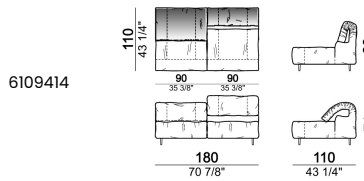

Central unit