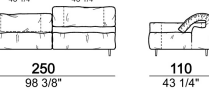

Sofa 340 cm made by 1 left corner unit and 1 right corner unit 170 cm

6109485

Right or left unit

6109425

6109426

6109427

6109428

6109429

6109430

6109431

6109432

6109433

6109434

6109435

6109436

6109437

6109438

unit with right or left pouf

6109439

6109440

6109441

6109442

6109467

6109468