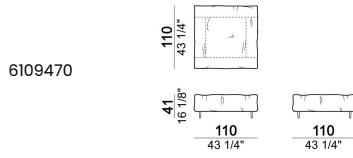

Fix central unit

Central unit

Central unit with right or left pouf

Chaise-longue with right or left short arm

Dormeuse

Right or left corner unit

Right or left corner unit with right or left pouf

Pouf

Composition "E" (left unit 210 cm + pouf 110x110 cm + right unit 120 cm)

Composition "F" (left unit 210 cm + central unit 110 cm + central unit 90 cm)

Composition "G" (left unit 210 cm + pouf 110x110 cm + central unit 140 cm)

Composition "H" (left unit 210 cm + chaise-longue with right short arm 120x160 cm)

Composition "I" (central unit 220 cm + pouf 110x110 cm + right unit 250 cm)

Composition "L" (central unit 220 cm + right corner unit 260 cm)