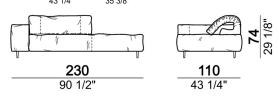

Sofa 340 cm made by 1 left corner unit and 1 right corner unit 170 cm

6109485

Right or left unit

6109425

6109426

6109427

6109428

6109429

6109438

unit with right or left pouf

6109439

6109440

6109441

6109442

6109467

6109468

Composition "E" (left unit 210 cm + pouf 110x110 cm + right unit 120 cm)

Composition "F" (left unit 210 cm + central unit 110 cm + central unit 90 cm)

Composition "G" (left unit 210 cm + pouf 110x110 cm + central unit 140 cm)

Composition "H" (left unit 210 cm + chaise-longue with right short arm 120x160 cm)

Composition "I" (central unit 220 cm + pouf 110x110 cm + right unit 250 cm)

Composition "L" (central unit 220 cm + right corner unit 260 cm)