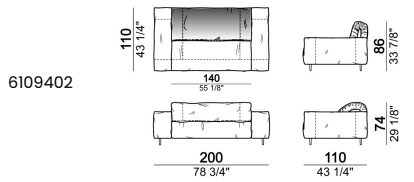

SPRINGING: elastic belts.

SEAT HEIGHT: 41 cm - 44 cm with spacers.

ARM HEIGHT: 58 cm

FEET: metal, finishes micaceous brown or titanium, h. 11,5 cm.

On request feet can be supplied 3 cm higher by using spacers that may be at sight with an extra charge.

**Sofa 310 cm made by 1 left corner unit
170 cm and 1 right unit 140 cm**

**Sofa 310 cm made by 1 right corner unit
170 cm and 1 left unit 140 cm**

**Sofa 320 cm made by 1 left corner unit
and 1 right corner unit 160 cm**

Composition "H" (left unit 210 cm + chaise-longue with right short arm 120x160 cm)

Composition "I" (central unit 220 cm + pouf 110x110 cm + right unit 250 cm)

Composition "L" (central unit 220 cm + right corner unit 260 cm)

Composition "P" (central unit 220 cm with right pouf + right corner unit 260 cm)

Composition "R" (right corner unit 260 cm with left pouf + fix central unit 110 cm + right unit 140 cm).

Composition "S" (fix central unit 220 cm + right corner unit 260 cm).