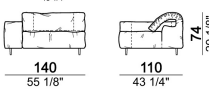

Sofa 340 cm made by 1 left corner unit and 1 right corner unit 170 cm

6109485

Right or left unit

6109425

6109426

6109427

6109428

6109429

6109430

6109431

6109432

6109433

6109434

6109435

6109436

6109437

6109438

unit with right or left pouf

6109439

6109440

6109441

6109442

6109467

6109468