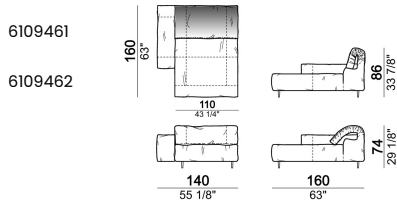

Fix central unit

Central unit

Central unit with right or left pouf

Chaise-longue with right or left short arm

Dormeuse

Right or left corner unit

Right or left corner unit with right or left pouf

Pouf

Composition "E" (left unit 210 cm + pouf 110x110 cm + right unit 120 cm)

Composition "F" (left unit 210 cm + central unit 110 cm + central unit 90 cm)

Composition "G" (left unit 210 cm + pouf 110x110 cm + central unit 140 cm)

Composition "H" (left unit 210 cm + chaise-longue with right short arm 120x160 cm)

Composition "I" (central unit 220 cm + pouf 110x110 cm + right unit 250 cm)

Composition "L" (central unit 220 cm + right corner unit 260 cm)

Composition "M" (central unit 200 cm with left pouf + central unit 110 cm + right corner unit 280 cm)

Composition "N" (central unit 220 cm + pouf 110x110 cm + right corner unit 280 cm)

Composition "O" (central unit 200 cm with left pouf + central unit 110 cm + right unit 250 cm)