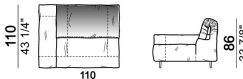

By some compositions the standard feet where the two units are joined are replaced by central feet.

Sofa

**Sofa 290 cm made by 1 left corner unit
160 cm and 1 right unit 130 cm**

**Sofa 290 cm made by 1 right corner unit
160 cm and 1 left unit 130 cm**

**Sofa 310 cm made by 1 left corner unit
170 cm and 1 right unit 140 cm**

**Sofa 310 cm made by 1 right corner unit
170 cm and 1 left unit 140 cm**

**Sofa 320 cm made by 1 left corner unit
and 1 right corner unit 160 cm**

Sofa 340 cm made by 1 left corner unit and 1 right corner unit 170 cm

6109485

Right or left unit

6109425

6109426

6109427

6109428

6109429

Composition "P" (central unit 220 cm with right pouf + right corner unit 260 cm)

Composition "R" (right corner unit 260 cm with left pouf + fix central unit 110 cm + right unit 140 cm).

Composition "S" (fix central unit 220 cm + right corner unit 260 cm).