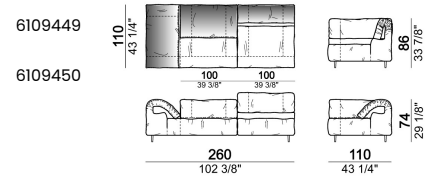

Fix central unit

Central unit

Central unit with right or left pouf

Chaise-longue with right or left short arm

Dormeuse

Right or left corner unit

Right or left corner unit with right or left pouf

Pouf

Composition "E" (left unit 210 cm + pouf 110x110 cm + right unit 120 cm)

Composition "F" (left unit 210 cm + central unit 110 cm + central unit 90 cm)

Composition "G" (left unit 210 cm + pouf 110x110 cm + central unit 140 cm)

Composition "H" (left unit 210 cm + chaise-longue with right short arm 120x160 cm)

Composition "I" (central unit 220 cm + pouf 110x110 cm + right unit 250 cm)

Composition "L" (central unit 220 cm + right corner unit 260 cm)

Composition "P" (central unit 220 cm with right pouf + right corner unit 260 cm)

Composition "R" (right corner unit 260 cm with left pouf + fix central unit 110 cm + right unit 140 cm).

Composition "S" (fix central unit 220 cm + right corner unit 260 cm).