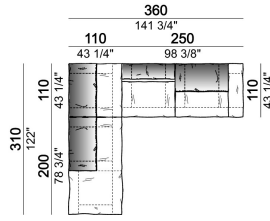

Composition "E" (left unit 210 cm + pouf 110x110 cm + right unit 120 cm)

Composition "F" (left unit 210 cm + central unit 110 cm + central unit 90 cm)

Composition "G" (left unit 210 cm + pouf 110x110 cm + central unit 140 cm)

Composition "H" (left unit 210 cm + chaise-longue with right short arm 120x160 cm)

Composition "I" (central unit 220 cm + pouf 110x110 cm + right unit 250 cm)

Composition "L" (central unit 220 cm + right corner unit 260 cm)

Composition "M" (central unit 200 cm with left pouf + central unit 110 cm + right corner unit 280 cm)

Composition "N" (central unit 220 cm + pouf 110x110 cm + right corner unit 280 cm)

Composition "O" (central unit 200 cm with left pouf + central unit 110 cm + right unit 250 cm)

Composition "P" (central unit 220 cm with right pouf + right corner unit 260 cm)

Composition "R" (right corner unit 260 cm with left pouf + fix central unit 110 cm + right unit 140 cm).

Composition "S" (fix central unit 220 cm + right corner unit 260 cm).