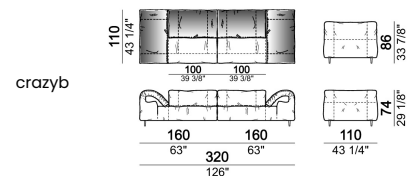

By some compositions the standard feet where the two units are joined are replaced by central feet.

Sofa

**Sofa 290 cm made by 1 left corner unit
160 cm and 1 right unit 130 cm**

**Sofa 290 cm made by 1 right corner unit
160 cm and 1 left unit 130 cm**

**Sofa 310 cm made by 1 left corner unit
170 cm and 1 right unit 140 cm**

**Sofa 310 cm made by 1 right corner unit
170 cm and 1 left unit 140 cm**

**Sofa 320 cm made by 1 left corner unit
and 1 right corner unit 160 cm**

Composition "H" (left unit 210 cm + chaise-longue with right short arm 120x160 cm)

Composition "I" (central unit 220 cm + pouf 110x110 cm + right unit 250 cm)

Composition "L" (central unit 220 cm + right corner unit 260 cm)

Composition "P" (central unit 220 cm with right pouf + right corner unit 260 cm)

Composition "R" (right corner unit 260 cm with left pouf + fix central unit 110 cm + right unit 140 cm).

Composition "S" (fix central unit 220 cm + right corner unit 260 cm).