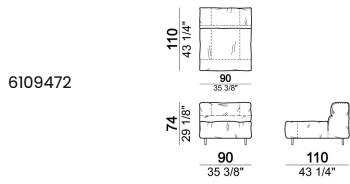

Fix central unit