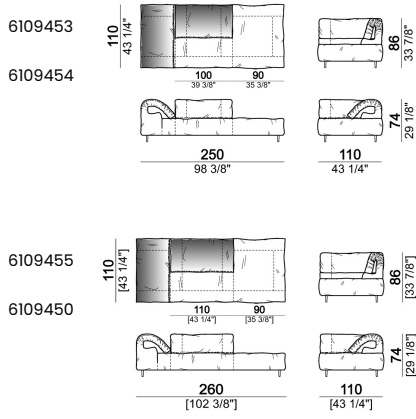

Fix central unit

Central unit

Central unit with right or left pouf

Chaise-longue with right or left short arm

Dormeuse

Right or left corner unit

Right or left corner unit with right or left pouf

Pouf

Composition "E" (left unit 210 cm + pouf 110x110 cm + right unit 120 cm)

Composition "F" (left unit 210 cm + central unit 110 cm + central unit 90 cm)

Composition "G" (left unit 210 cm + pouf 110x110 cm + central unit 140 cm)

Composition "H" (left unit 210 cm + chaise-longue with right short arm 120x160 cm)

Composition "I" (central unit 220 cm + pouf 110x110 cm + right unit 250 cm)

Composition "L" (central unit 220 cm + right corner unit 260 cm)

Composition "M" (central unit 200 cm with left pouf + central unit 110 cm + right corner unit 280 cm)

Composition "N" (central unit 220 cm + pouf 110x110 cm + right corner unit 280 cm)

Composition "O" (central unit 200 cm with left pouf + central unit 110 cm + right unit 250 cm)