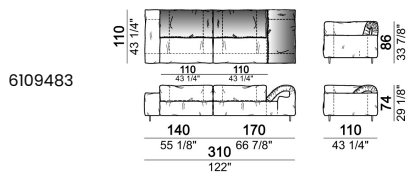

By some compositions the standard feet where the two units are joined are replaced by central feet.

Sofa

**Sofa 290 cm made by 1 left corner unit
160 cm and 1 right unit 130 cm**

**Sofa 290 cm made by 1 right corner unit
160 cm and 1 left unit 130 cm**

**Sofa 310 cm made by 1 left corner unit
170 cm and 1 right unit 140 cm**

**Sofa 310 cm made by 1 right corner unit
170 cm and 1 left unit 140 cm**

**Sofa 320 cm made by 1 left corner unit
and 1 right corner unit 160 cm**

Sofa 340 cm made by 1 left corner unit and 1 right corner unit 170 cm

6109485

Right or left unit

6109425

6109426

6109427

6109428

6109429

Composition "H" (left unit 210 cm + chaise-longue with right short arm 120x160 cm)

Composition "I" (central unit 220 cm + pouf 110x110 cm + right unit 250 cm)

Composition "L" (central unit 220 cm + right corner unit 260 cm)