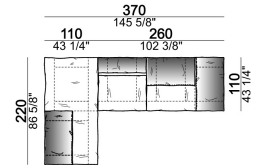

Composition "E" (left unit 210 cm + pouf 110x110 cm + right unit 120 cm)

Composition "F" (left unit 210 cm + central unit 110 cm + central unit 90 cm)

Composition "G" (left unit 210 cm + pouf 110x110 cm + central unit 140 cm)

Composition "H" (left unit 210 cm + chaise-longue with right short arm 120x160 cm)

Composition "I" (central unit 220 cm + pouf 110x110 cm + right unit 250 cm)

Composition "L" (central unit 220 cm + right corner unit 260 cm)

Composition "M" (central unit 200 cm with left pouf + central unit 110 cm + right corner unit 280 cm)

Composition "N" (central unit 220 cm + pouf 110x110 cm + right corner unit 280 cm)

Composition "O" (central unit 200 cm with left pouf + central unit 110 cm + right unit 250 cm)

Composition "P" (central unit 220 cm with right pouf + right corner unit 260 cm)

Composition "R" (right corner unit 260 cm with left pouf + fix central unit 110 cm + right unit 140 cm).

Composition "S" (fix central unit 220 cm + right corner unit 260 cm).