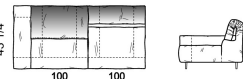

Sofa 340 cm made by 1 left corner unit and 1 right corner unit 170 cm

6109485

Right or left unit

6109425

6109426

6109427

6109428

6109429

6109430

6109431

6109432

6109433

6109434

6109435

6109436

6109437

6109438

unit with right or left pouf

6109439

6109440

6109441

6109442

6109467

6109468