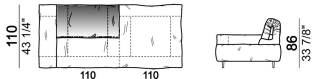

6109438

unit with right or left pouf

6109439

6109440

6109441

6109442

6109467

6109468

Fix central unit

Central unit

Central unit with right or left pouf

Chaise-longue with right or left short arm

Dormeuse

Right or left corner unit

Right or left corner unit with right or left pouf

Pouf

Composition "E" (left unit 210 cm + pouf 110x110 cm + right unit 120 cm)

Composition "F" (left unit 210 cm + central unit 110 cm + central unit 90 cm)

Composition "G" (left unit 210 cm + pouf 110x110 cm + central unit 140 cm)

Composition "H" (left unit 210 cm + chaise-longue with right short arm 120x160 cm)

Composition "I" (central unit 220 cm + pouf 110x110 cm + right unit 250 cm)

Composition "L" (central unit 220 cm + right corner unit 260 cm)