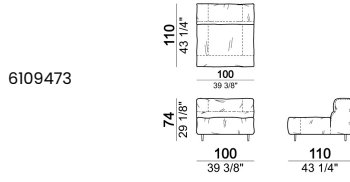

Fix central unit