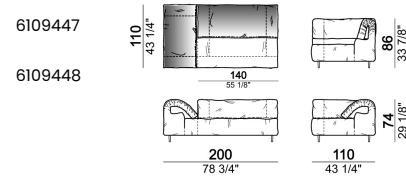

Fix central unit

Central unit

Central unit with right or left pouf

Chaise-longue with right or left short arm

Dormeuse

Right or left corner unit

Right or left corner unit with right or left pouf

Pouf

Composition "E" (left unit 210 cm + pouf 110x110 cm + right unit 120 cm)

Composition "F" (left unit 210 cm + central unit 110 cm + central unit 90 cm)

Composition "G" (left unit 210 cm + pouf 110x110 cm + central unit 140 cm)

Composition "H" (left unit 210 cm + chaise-longue with right short arm 120x160 cm)

Composition "I" (central unit 220 cm + pouf 110x110 cm + right unit 250 cm)

Composition "L" (central unit 220 cm + right corner unit 260 cm)