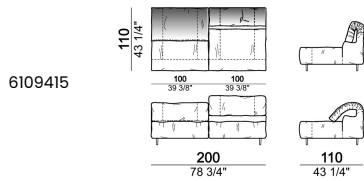

Central unit