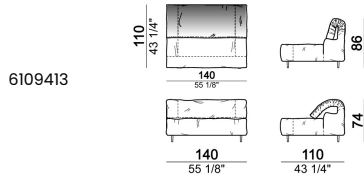

Central unit