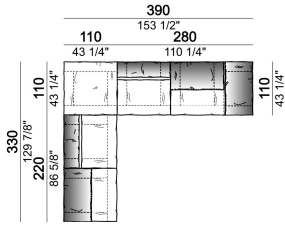

Composition "E" (left unit 210 cm + pouf 110x110 cm + right unit 120 cm)

Composition "F" (left unit 210 cm + central unit 110 cm + central unit 90 cm)

Composition "G" (left unit 210 cm + pouf 110x110 cm + central unit 140 cm)

Composition "H" (left unit 210 cm + chaise-longue with right short arm 120x160 cm)

Composition "I" (central unit 220 cm + pouf 110x110 cm + right unit 250 cm)

Composition "L" (central unit 220 cm + right corner unit 260 cm)

Composition "M" (central unit 200 cm with left pouf + central unit 110 cm + right corner unit 280 cm)

Composition "N" (central unit 220 cm + pouf 110x110 cm + right corner unit 280 cm)

Composition "O" (central unit 200 cm with left pouf + central unit 110 cm + right unit 250 cm)

Composition "P" (central unit 220 cm with right pouf + right corner unit 260 cm)

Composition "R" (right corner unit 260 cm with left pouf + fix central unit 110 cm + right unit 140 cm).

Composition "S" (fix central unit 220 cm + right corner unit 260 cm).