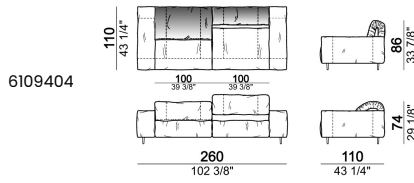

SPRINGING: elastic belts.

SEAT HEIGHT: 41 cm - 44 cm with spacers.

ARM HEIGHT: 58 cm

FEET: metal, finishes micaceous brown or titanium, h. 11,5 cm.

On request feet can be supplied 3 cm higher by using spacers that may be at sight with an extra charge.

**Sofa 310 cm made by 1 left corner unit
170 cm and 1 right unit 140 cm**

**Sofa 310 cm made by 1 right corner unit
170 cm and 1 left unit 140 cm**

**Sofa 320 cm made by 1 left corner unit
and 1 right corner unit 160 cm**

Composition "H" (left unit 210 cm + chaise-longue with right short arm 120x160 cm)

Composition "I" (central unit 220 cm + pouf 110x110 cm + right unit 250 cm)

Composition "L" (central unit 220 cm + right corner unit 260 cm)

Composition "P" (central unit 220 cm with right pouf + right corner unit 260 cm)

Composition "R" (right corner unit 260 cm with left pouf + fix central unit 110 cm + right unit 140 cm).

Composition "S" (fix central unit 220 cm + right corner unit 260 cm).