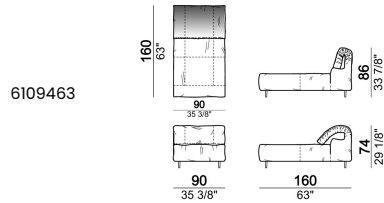

Fix central unit

Central unit

Central unit with right or left pouf

Chaise-longue with right or left short arm

Dormeuse

Right or left corner unit

Right or left corner unit with right or left pouf

Pouf

Composition "E" (left unit 210 cm + pouf 110x110 cm + right unit 120 cm)

Composition "F" (left unit 210 cm + central unit 110 cm + central unit 90 cm)

Composition "G" (left unit 210 cm + pouf 110x110 cm + central unit 140 cm)

Composition "H" (left unit 210 cm + chaise-longue with right short arm 120x160 cm)

Composition "I" (central unit 220 cm + pouf 110x110 cm + right unit 250 cm)

Composition "L" (central unit 220 cm + right corner unit 260 cm)