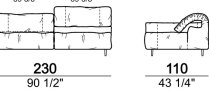

Sofa 340 cm made by 1 left corner unit and 1 right corner unit 170 cm

6109485

Right or left unit

6109425

6109426

6109427

6109428

6109429

6109430

6109431

6109432

6109433

6109434

6109435

6109436

6109437

6109438

unit with right or left pouf

6109439

6109440

6109441

6109442

6109467

6109468