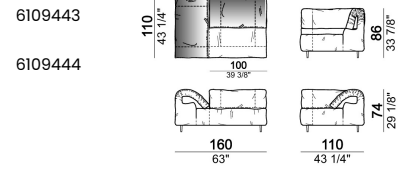

Fix central unit

Central unit

Central unit with right or left pouf

Chaise-longue with right or left short arm

Dormeuse

Right or left corner unit

Right or left corner unit with right or left pouf

Pouf

Composition "E" (left unit 210 cm + pouf 110x110 cm + right unit 120 cm)

Composition "F" (left unit 210 cm + central unit 110 cm + central unit 90 cm)

Composition "G" (left unit 210 cm + pouf 110x110 cm + central unit 140 cm)