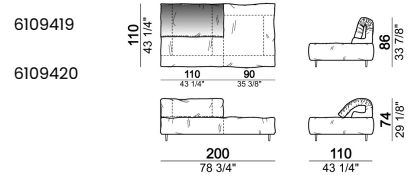

Central unit with right or left pouf