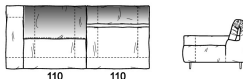

Sofa 340 cm made by 1 left corner unit and 1 right corner unit 170 cm

6109485

Right or left unit

6109425

6109426

6109427

6109428

6109429

6109430

6109431

6109432

6109433

6109434

6109435

6109436

6109437

6109438

unit with right or left pouf

6109439

6109440

6109441

6109442

6109467

6109468