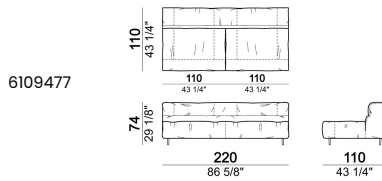

Fix central unit