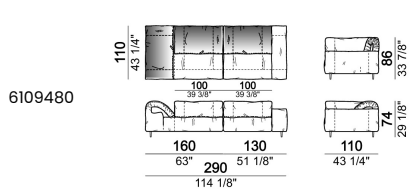

SPRINGING: elastic belts.

SEAT HEIGHT: 41 cm - 44 cm with spacers.

ARM HEIGHT: 58 cm

FEET: metal, finishes micaceous brown or titanium, h. 11,5 cm.

On request feet can be supplied 3 cm higher by using spacers that may be at sight with an extra charge.

**Sofa 310 cm made by 1 left corner unit
170 cm and 1 right unit 140 cm**

**Sofa 310 cm made by 1 right corner unit
170 cm and 1 left unit 140 cm**

**Sofa 320 cm made by 1 left corner unit
and 1 right corner unit 160 cm**

Composition "H" (left unit 210 cm + chaise-longue with right short arm 120x160 cm)

Composition "I" (central unit 220 cm + pouf 110x110 cm + right unit 250 cm)

Composition "L" (central unit 220 cm + right corner unit 260 cm)

Composition "P" (central unit 220 cm with right pouf + right corner unit 260 cm)

Composition "R" (right corner unit 260 cm with left pouf + fix central unit 110 cm + right unit 140 cm).

Composition "S" (fix central unit 220 cm + right corner unit 260 cm).