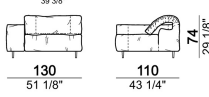

**Sofa 310 cm made by 1 left corner unit
170 cm and 1 right unit 140 cm**

**Sofa 310 cm made by 1 right corner unit
170 cm and 1 left unit 140 cm**

**Sofa 320 cm made by 1 left corner unit
and 1 right corner unit 160 cm**

Sofa 340 cm made by 1 left corner unit and 1 right corner unit 170 cm

6109485

Right or left unit

6109425

6109426

6109427

6109428

6109429

Composition "H" (left unit 210 cm + chaise-longue with right short arm 120x160 cm)

Composition "I" (central unit 220 cm + pouf 110x110 cm + right unit 250 cm)

Composition "L" (central unit 220 cm + right corner unit 260 cm)

Composition "P" (central unit 220 cm with right pouf + right corner unit 260 cm)

Composition "R" (right corner unit 260 cm with left pouf + fix central unit 110 cm + right unit 140 cm).

Composition "S" (fix central unit 220 cm + right corner unit 260 cm).