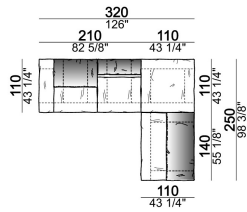

Fix central unit

Central unit

Central unit with right or left pouf

Chaise-longue with right or left short arm

Dormeuse

Right or left corner unit

Right or left corner unit with right or left pouf

Pouf

Composition "E" (left unit 210 cm + pouf 110x110 cm + right unit 120 cm)

Composition "F" (left unit 210 cm + central unit 110 cm + central unit 90 cm)

Composition "G" (left unit 210 cm + pouf 110x110 cm + central unit 140 cm)

Composition "H" (left unit 210 cm + chaise-longue with right short arm 120x160 cm)

Composition "I" (central unit 220 cm + pouf 110x110 cm + right unit 250 cm)

Composition "L" (central unit 220 cm + right corner unit 260 cm)

Composition "M" (central unit 200 cm with left pouf + central unit 110 cm + right corner unit 280 cm)

Composition "N" (central unit 220 cm + pouf 110x110 cm + right corner unit 280 cm)

Composition "O" (central unit 200 cm with left pouf + central unit 110 cm + right unit 250 cm)