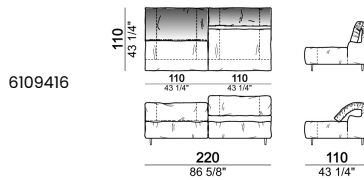

Central unit