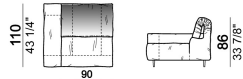

By some compositions the standard feet where the two units are joined are replaced by central feet.

Sofa

**Sofa 290 cm made by 1 left corner unit
160 cm and 1 right unit 130 cm**

**Sofa 290 cm made by 1 right corner unit
160 cm and 1 left unit 130 cm**

**Sofa 310 cm made by 1 left corner unit
170 cm and 1 right unit 140 cm**

**Sofa 310 cm made by 1 right corner unit
170 cm and 1 left unit 140 cm**

**Sofa 320 cm made by 1 left corner unit
and 1 right corner unit 160 cm**

Sofa 340 cm made by 1 left corner unit and 1 right corner unit 170 cm

6109485

Right or left unit

6109425

6109426

6109427

6109428

6109429

Composition "P" (central unit 220 cm with right pouf + right corner unit 260 cm)

Composition "R" (right corner unit 260 cm with left pouf + fix central unit 110 cm + right unit 140 cm).

Composition "S" (fix central unit 220 cm + right corner unit 260 cm).