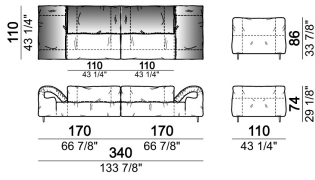

By some compositions the standard feet where the two units are joined are replaced by central feet.

Sofa

**Sofa 290 cm made by 1 left corner unit
160 cm and 1 right unit 130 cm**

**Sofa 290 cm made by 1 right corner unit
160 cm and 1 left unit 130 cm**

**Sofa 310 cm made by 1 left corner unit
170 cm and 1 right unit 140 cm**

**Sofa 310 cm made by 1 right corner unit
170 cm and 1 left unit 140 cm**

**Sofa 320 cm made by 1 left corner unit
and 1 right corner unit 160 cm**

Sofa 340 cm made by 1 left corner unit and 1 right corner unit 170 cm

6109485

Right or left unit

6109425

6109426

6109427

6109428

6109429

Composition "H" (left unit 210 cm + chaise-longue with right short arm 120x160 cm)

Composition "I" (central unit 220 cm + pouf 110x110 cm + right unit 250 cm)

Composition "L" (central unit 220 cm + right corner unit 260 cm)