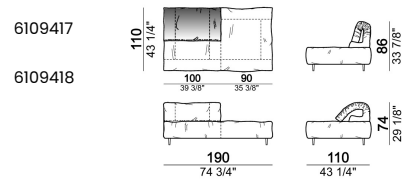

Central unit with right or left pouf