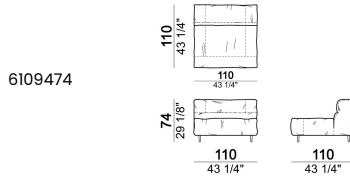

Fix central unit