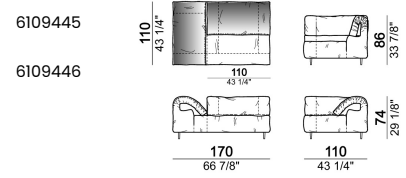

Fix central unit

Central unit

Central unit with right or left pouf

Chaise-longue with right or left short arm

Dormeuse

Right or left corner unit

Right or left corner unit with right or left pouf

Pouf

Composition "E" (left unit 210 cm + pouf 110x110 cm + right unit 120 cm)

Composition "F" (left unit 210 cm + central unit 110 cm + central unit 90 cm)

Composition "G" (left unit 210 cm + pouf 110x110 cm + central unit 140 cm)

Composition "H" (left unit 210 cm + chaise-longue with right short arm 120x160 cm)

Composition "I" (central unit 220 cm + pouf 110x110 cm + right unit 250 cm)

Composition "L" (central unit 220 cm + right corner unit 260 cm)