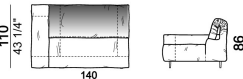

Sofa 340 cm made by 1 left corner unit and 1 right corner unit 170 cm

6109485

Right or left unit

6109425

6109426

6109427

6109428

6109429

6109430

6109431

6109432

6109433

6109434

6109435

6109436

6109437

6109438

unit with right or left pouf

6109439

6109440

6109441

6109442

6109467

6109468