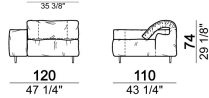

**Sofa 310 cm made by 1 left corner unit
170 cm and 1 right unit 140 cm**

**Sofa 310 cm made by 1 right corner unit
170 cm and 1 left unit 140 cm**

**Sofa 320 cm made by 1 left corner unit
and 1 right corner unit 160 cm**

Sofa 340 cm made by 1 left corner unit and 1 right corner unit 170 cm

6109485

Right or left unit

6109425

6109426

6109427

6109428

6109429

Composition "H" (left unit 210 cm + chaise-longue with right short arm 120x160 cm)

Composition "I" (central unit 220 cm + pouf 110x110 cm + right unit 250 cm)

Composition "L" (central unit 220 cm + right corner unit 260 cm)

Composition "P" (central unit 220 cm with right pouf + right corner unit 260 cm)

Composition "R" (right corner unit 260 cm with left pouf + fix central unit 110 cm + right unit 140 cm).

Composition "S" (fix central unit 220 cm + right corner unit 260 cm).