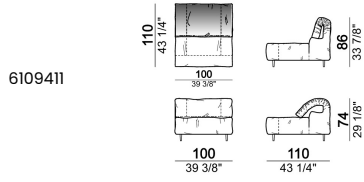

Central unit