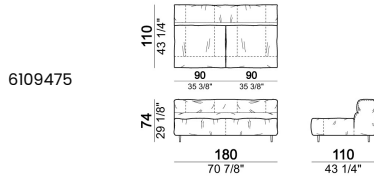

Fix central unit