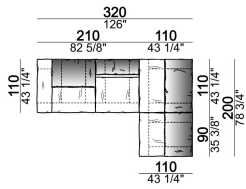

Fix central unit

Central unit

Central unit with right or left pouf

Chaise-longue with right or left short arm

Dormeuse

Right or left corner unit

Right or left corner unit with right or left pouf

Pouf

Composition "E" (left unit 210 cm + pouf 110x110 cm + right unit 120 cm)

Composition "F" (left unit 210 cm + central unit 110 cm + central unit 90 cm)

Composition "G" (left unit 210 cm + pouf 110x110 cm + central unit 140 cm)

Composition "H" (left unit 210 cm + chaise-longue with right short arm 120x160 cm)

Composition "I" (central unit 220 cm + pouf 110x110 cm + right unit 250 cm)

Composition "L" (central unit 220 cm + right corner unit 260 cm)

Composition "M" (central unit 200 cm with left pouf + central unit 110 cm + right corner unit 280 cm)

Composition "N" (central unit 220 cm + pouf 110x110 cm + right corner unit 280 cm)

Composition "O" (central unit 200 cm with left pouf + central unit 110 cm + right unit 250 cm)