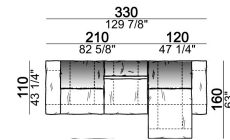

Composition "E" (left unit 210 cm + pouf 110x110 cm + right unit 120 cm)

Composition "F" (left unit 210 cm + central unit 110 cm + central unit 90 cm)

Composition "G" (left unit 210 cm + pouf 110x110 cm + central unit 140 cm)

Composition "H" (left unit 210 cm + chaise-longue with right short arm 120x160 cm)

Composition "I" (central unit 220 cm + pouf 110x110 cm + right unit 250 cm)

Composition "L" (central unit 220 cm + right corner unit 260 cm)

Composition "M" (central unit 200 cm with left pouf + central unit 110 cm + right corner unit 280 cm)

Composition "N" (central unit 220 cm + pouf 110x110 cm + right corner unit 280 cm)

Composition "O" (central unit 200 cm with left pouf + central unit 110 cm + right unit 250 cm)

Composition "P" (central unit 220 cm with right pouf + right corner unit 260 cm)

Composition "R" (right corner unit 260 cm with left pouf + fix central unit 110 cm + right unit 140 cm).

Composition "S" (fix central unit 220 cm + right corner unit 260 cm).