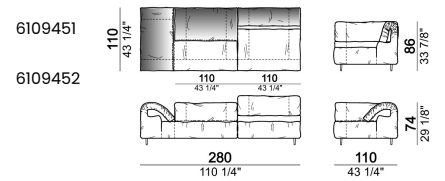

Fix central unit

Central unit

Central unit with right or left pouf

Chaise-longue with right or left short arm

Dormeuse

Right or left corner unit

Right or left corner unit with right or left pouf

Pouf

Composition "E" (left unit 210 cm + pouf 110x110 cm + right unit 120 cm)

Composition "F" (left unit 210 cm + central unit 110 cm + central unit 90 cm)

Composition "G" (left unit 210 cm + pouf 110x110 cm + central unit 140 cm)

Composition "H" (left unit 210 cm + chaise-longue with right short arm 120x160 cm)

Composition "I" (central unit 220 cm + pouf 110x110 cm + right unit 250 cm)

Composition "L" (central unit 220 cm + right corner unit 260 cm)

Composition "P" (central unit 220 cm with right pouf + right corner unit 260 cm)

Composition "R" (right corner unit 260 cm with left pouf + fix central unit 110 cm + right unit 140 cm).

Composition "S" (fix central unit 220 cm + right corner unit 260 cm).