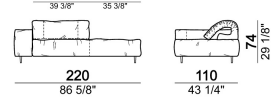

SPRINGING: elastic belts.

SEAT HEIGHT: 41 cm - 44 cm with spacers.

ARM HEIGHT: 58 cm

FEET: metal, finishes micaceous brown or titanium, h. 11,5 cm.

On request feet can be supplied 3 cm higher by using spacers that may be at sight with an extra charge.

6109438

unit with right or left pouf

6109439

6109440

6109441

6109442

6109467

6109468

Composition "E" (left unit 210 cm + pouf 110x110 cm + right unit 120 cm)

Composition "F" (left unit 210 cm + central unit 110 cm + central unit 90 cm)

Composition "G" (left unit 210 cm + pouf 110x110 cm + central unit 140 cm)

Composition "H" (left unit 210 cm + chaise-longue with right short arm 120x160 cm)

Composition "I" (central unit 220 cm + pouf 110x110 cm + right unit 250 cm)

Composition "L" (central unit 220 cm + right corner unit 260 cm)