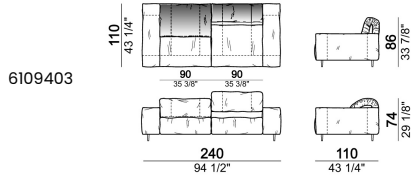

SPRINGING: elastic belts.

SEAT HEIGHT: 41 cm - 44 cm with spacers.

ARM HEIGHT: 58 cm

FEET: metal, finishes micaceous brown or titanium, h. 11,5 cm.

On request feet can be supplied 3 cm higher by using spacers that may be at sight with an extra charge.

**Sofa 310 cm made by 1 left corner unit
170 cm and 1 right unit 140 cm**

**Sofa 310 cm made by 1 right corner unit
170 cm and 1 left unit 140 cm**

**Sofa 320 cm made by 1 left corner unit
and 1 right corner unit 160 cm**

Composition "H" (left unit 210 cm + chaise-longue with right short arm 120x160 cm)

Composition "I" (central unit 220 cm + pouf 110x110 cm + right unit 250 cm)

Composition "L" (central unit 220 cm + right corner unit 260 cm)

Composition "P" (central unit 220 cm with right pouf + right corner unit 260 cm)

Composition "R" (right corner unit 260 cm with left pouf + fix central unit 110 cm + right unit 140 cm).

Composition "S" (fix central unit 220 cm + right corner unit 260 cm).