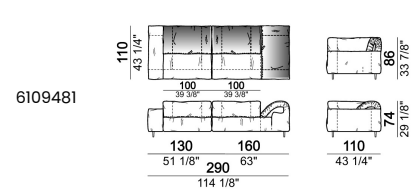

SPRINGING: elastic belts.

SEAT HEIGHT: 41 cm - 44 cm with spacers.

ARM HEIGHT: 58 cm

FEET: metal, finishes micaceous brown or titanium, h. 11,5 cm.

On request feet can be supplied 3 cm higher by using spacers that may be at sight with an extra charge.

By some compositions the standard feet where the two units are joined are replaced by central feet.

Sofa

**Sofa 290 cm made by 1 left corner unit
160 cm and 1 right unit 130 cm**

**Sofa 290 cm made by 1 right corner unit
160 cm and 1 left unit 130 cm**

Composition "H" (left unit 210 cm + chaise-longue with right short arm 120x160 cm)

Composition "I" (central unit 220 cm + pouf 110x110 cm + right unit 250 cm)

Composition "L" (central unit 220 cm + right corner unit 260 cm)

Composition "P" (central unit 220 cm with right pouf + right corner unit 260 cm)

Composition "R" (right corner unit 260 cm with left pouf + fix central unit 110 cm + right unit 140 cm).

Composition "S" (fix central unit 220 cm + right corner unit 260 cm).