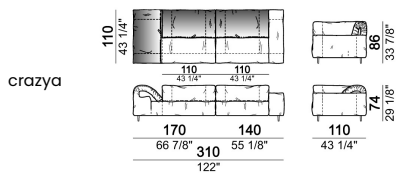

By some compositions the standard feet where the two units are joined are replaced by central feet.

Sofa

**Sofa 290 cm made by 1 left corner unit
160 cm and 1 right unit 130 cm**

**Sofa 290 cm made by 1 right corner unit
160 cm and 1 left unit 130 cm**

**Sofa 310 cm made by 1 left corner unit
170 cm and 1 right unit 140 cm**

**Sofa 310 cm made by 1 right corner unit
170 cm and 1 left unit 140 cm**

**Sofa 320 cm made by 1 left corner unit
and 1 right corner unit 160 cm**

Sofa 340 cm made by 1 left corner unit and 1 right corner unit 170 cm

6109485

Right or left unit

6109425

6109426

6109427

6109428

6109429

Composition "H" (left unit 210 cm + chaise-longue with right short arm 120x160 cm)

Composition "I" (central unit 220 cm + pouf 110x110 cm + right unit 250 cm)

Composition "L" (central unit 220 cm + right corner unit 260 cm)