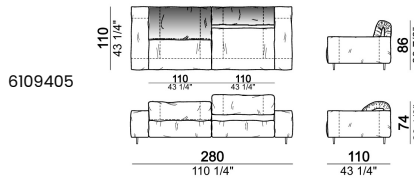

SPRINGING: elastic belts.

SEAT HEIGHT: 41 cm - 44 cm with spacers.

ARM HEIGHT: 58 cm

FEET: metal, finishes micaceous brown or titanium, h. 11,5 cm.

On request feet can be supplied 3 cm higher by using spacers that may be at sight with an extra charge.

**Sofa 310 cm made by 1 left corner unit
170 cm and 1 right unit 140 cm**

**Sofa 310 cm made by 1 right corner unit
170 cm and 1 left unit 140 cm**

**Sofa 320 cm made by 1 left corner unit
and 1 right corner unit 160 cm**

Composition "H" (left unit 210 cm + chaise-longue with right short arm 120x160 cm)

Composition "I" (central unit 220 cm + pouf 110x110 cm + right unit 250 cm)

Composition "L" (central unit 220 cm + right corner unit 260 cm)

Composition "P" (central unit 220 cm with right pouf + right corner unit 260 cm)

Composition "R" (right corner unit 260 cm with left pouf + fix central unit 110 cm + right unit 140 cm).

Composition "S" (fix central unit 220 cm + right corner unit 260 cm).