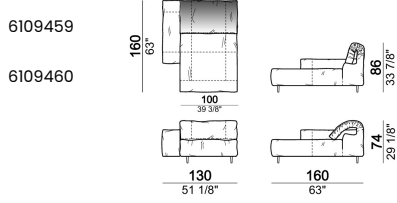

Fix central unit

Central unit

Central unit with right or left pouf

Chaise-longue with right or left short arm

Dormeuse

Right or left corner unit

Right or left corner unit with right or left pouf

Pouf

Composition "E" (left unit 210 cm + pouf 110x110 cm + right unit 120 cm)

Composition "F" (left unit 210 cm + central unit 110 cm + central unit 90 cm)

Composition "G" (left unit 210 cm + pouf 110x110 cm + central unit 140 cm)

Composition "H" (left unit 210 cm + chaise-longue with right short arm 120x160 cm)

Composition "I" (central unit 220 cm + pouf 110x110 cm + right unit 250 cm)

Composition "L" (central unit 220 cm + right corner unit 260 cm)

Composition "M" (central unit 200 cm with left pouf + central unit 110 cm + right corner unit 280 cm)

Composition "N" (central unit 220 cm + pouf 110x110 cm + right corner unit 280 cm)

Composition "O" (central unit 200 cm with left pouf + central unit 110 cm + right unit 250 cm)