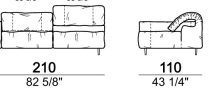

Sofa 340 cm made by 1 left corner unit and 1 right corner unit 170 cm

6109485

Right or left unit

6109425

6109426

6109427

6109428

6109429

6109430

6109431

6109432

6109433

6109434

6109435

6109436

6109437

6109438

unit with right or left pouf

6109439

6109440

6109441

6109442

6109467

6109468