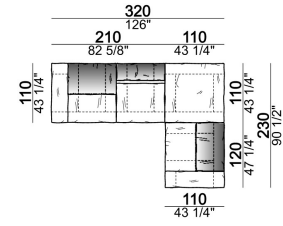

Fix central unit

Central unit

Central unit with right or left pouf

Chaise-longue with right or left short arm

Dormeuse

Right or left corner unit

Right or left corner unit with right or left pouf

Pouf

Composition "E" (left unit 210 cm + pouf 110x110 cm + right unit 120 cm)

Composition "F" (left unit 210 cm + central unit 110 cm + central unit 90 cm)

Composition "G" (left unit 210 cm + pouf 110x110 cm + central unit 140 cm)

Composition "H" (left unit 210 cm + chaise-longue with right short arm 120x160 cm)

Composition "I" (central unit 220 cm + pouf 110x110 cm + right unit 250 cm)

Composition "L" (central unit 220 cm + right corner unit 260 cm)

Composition "M" (central unit 200 cm with left pouf + central unit 110 cm + right corner unit 280 cm)

Composition "N" (central unit 220 cm + pouf 110x110 cm + right corner unit 280 cm)

Composition "O" (central unit 200 cm with left pouf + central unit 110 cm + right unit 250 cm)