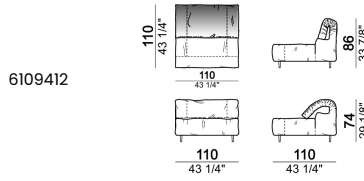

Central unit