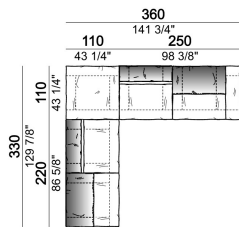

Composition "E" (left unit 210 cm + pouf 110x110 cm + right unit 120 cm)

Composition "F" (left unit 210 cm + central unit 110 cm + central unit 90 cm)

Composition "G" (left unit 210 cm + pouf 110x110 cm + central unit 140 cm)

Composition "H" (left unit 210 cm + chaise-longue with right short arm 120x160 cm)

Composition "I" (central unit 220 cm + pouf 110x110 cm + right unit 250 cm)

Composition "L" (central unit 220 cm + right corner unit 260 cm)

Composition "M" (central unit 200 cm with left pouf + central unit 110 cm + right corner unit 280 cm)

Composition "N" (central unit 220 cm + pouf 110x110 cm + right corner unit 280 cm)

Composition "O" (central unit 200 cm with left pouf + central unit 110 cm + right unit 250 cm)

Composition "P" (central unit 220 cm with right pouf + right corner unit 260 cm)

Composition "R" (right corner unit 260 cm with left pouf + fix central unit 110 cm + right unit 140 cm).

Composition "S" (fix central unit 220 cm + right corner unit 260 cm).