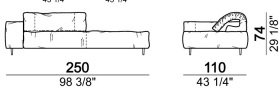

Sofa 340 cm made by 1 left corner unit and 1 right corner unit 170 cm

6109485

Right or left unit

6109425

6109426

6109427

6109428

6109429

6109438

unit with right or left pouf

6109439

6109440

6109441

6109442

6109467

6109468

Composition "E" (left unit 210 cm + pouf 110x110 cm + right unit 120 cm)

Composition "F" (left unit 210 cm + central unit 110 cm + central unit 90 cm)

Composition "G" (left unit 210 cm + pouf 110x110 cm + central unit 140 cm)

Composition "H" (left unit 210 cm + chaise-longue with right short arm 120x160 cm)

Composition "I" (central unit 220 cm + pouf 110x110 cm + right unit 250 cm)

Composition "L" (central unit 220 cm + right corner unit 260 cm)