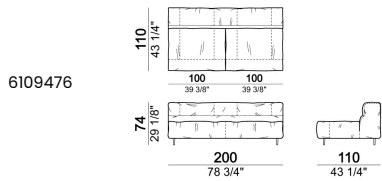

Fix central unit