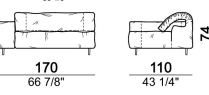

Sofa 340 cm made by 1 left corner unit and 1 right corner unit 170 cm

6109485

Right or left unit

6109425

6109426

6109427

6109428

6109429

6109430

6109431

6109432

6109433

6109434

6109435

6109436

6109437

6109438

unit with right or left pouf

6109439

6109440

6109441

6109442

6109467

6109468