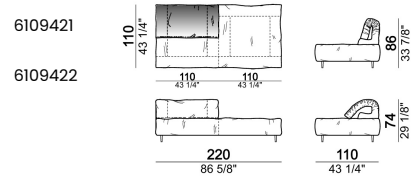

Central unit with right or left pouf