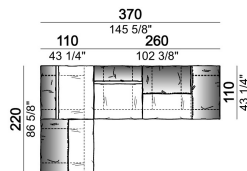

Composition "E" (left unit 210 cm + pouf 110x110 cm + right unit 120 cm)

Composition "F" (left unit 210 cm + central unit 110 cm + central unit 90 cm)

Composition "G" (left unit 210 cm + pouf 110x110 cm + central unit 140 cm)

Composition "H" (left unit 210 cm + chaise-longue with right short arm 120x160 cm)

Composition "I" (central unit 220 cm + pouf 110x110 cm + right unit 250 cm)

Composition "L" (central unit 220 cm + right corner unit 260 cm)

Composition "M" (central unit 200 cm with left pouf + central unit 110 cm + right corner unit 280 cm)

Composition "N" (central unit 220 cm + pouf 110x110 cm + right corner unit 280 cm)

Composition "O" (central unit 200 cm with left pouf + central unit 110 cm + right unit 250 cm)

Composition "P" (central unit 220 cm with right pouf + right corner unit 260 cm)

Composition "R" (right corner unit 260 cm with left pouf + fix central unit 110 cm + right unit 140 cm).

Composition "S" (fix central unit 220 cm + right corner unit 260 cm).