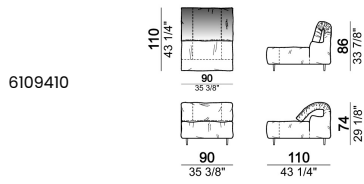

Central unit