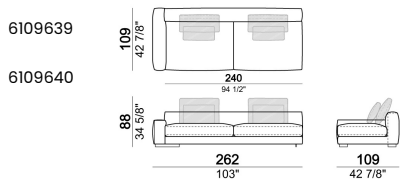

PIPING: available in the colours of the zip samples.

Sofa SLIM

Sofa LARGE

Sofa COMBO (1 arm SLIM and 1 arm LARGE) - ATTENTION: the indication right or left refers to the SLIM arm

Sofa COMBO (1 arm SLIM and 1 arm LARGE)

Corner sofa SLIM

Corner sofa LARGE

Right or left unit SLIM

Right or left unit LARGE

Right or left corner unit

Unit SLIM with right or left pouf

Unit LARGE with right or left pouf

Right or left corner unit with right or left pouf.

Composition "L" (left unit SLIM 232 cm + unit LARGE 283 cm with left back, 3 back cushions Atlas, 2 back cushions 70x50 cm, 2 back cushions 55x40 cm).

Composition "M" (unit SLIM 268 cm with right back + central unit 210 cm with right pouf, 3 back cushions 70x50 cm, 3 back cushions 55x40 cm, small table Aka 103,5x84 h. 18 cm moka oak/sucupira, varnished metal structure).

Composition "P" (unit LARGE 283 cm with right back + central unit 142 cm with right back + unit SLIM 163 cm with left back, 4 back cushions Atlas, 1 back cushion 70x50 cm, 1 back cushion 55x40 cm + small table Aka 103,5x84 h.18 cm moka oak/sucupira, varnished metal structure).