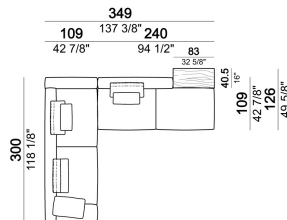

atlasA2

Sofa LARGE including 4 back cushions Atlas.

atlasA1

Composition "A" (left unit LARGE 187 cm + chaise-longue LARGE 167x194 cm with right short arm, 4 back cushions Atlas).

Composition "B" (central unit 187 cm with left back + chaise longue LARGE 167x194 cm with right short arm, 2 back cushions Atlas, 1 back cushion 70x50 cm, 1 back cushion 55x40 cm + small table Noth 83x41 h. 35 cm moka oak/sucupira, varnished metal structure).

Composition "C" (left unit SLIM 232 cm + chaise longue LARGE 167x194 cm with right short arm, 2 back cushions Atlas, 2 back cushions 70x50 cm, 2 back cushions 55x40 cm).

Composition "D" (left unit LARGE 187 cm + chaise longue SLIM 152x194 cm with right short arm, 2 back cushions Atlas, 1 back cushion 70x50 cm, 1 back cushion 55x40 cm + small table Noth 103x66 h. 35 cm moka oak/sucupira, varnished metal structure).

Composition "G" (central unit 142 cm with left back + right unit LARGE 283 cm with left back, 4 back cushions Atlas + small table Noth 85x86 h. 35 cm moka oak/sucupira, varnished metal structure).

Composition "H" (central unit 277 cm with left back + central unit 157 cm with left back + right unit LARGE 157 cm, 3 back cushions Atlas, 2 back cushions 70x50 cm, 2 back cushions 55x40 cm + small table Noth 103x66 h. 35 cm moka oak/sucupira, varnished metal structure + small table Aka 103,5x84 h. 18 cm moka oak/sucupira, varnished metal structure).

Composition "L" (left unit SLIM 232 cm + unit LARGE 283 cm with left back, 3 back cushions Atlas, 2 back cushions 70x50 cm, 2 back cushions 55x40 cm).

Composition "M" (unit SLIM 268 cm with right back + central unit 210 cm with right pouf, 3 back cushions 70x50 cm, 3 back cushions 55x40 cm, small table Aka 103,5x84 h. 18 cm moka oak/sucupira, varnished metal structure).