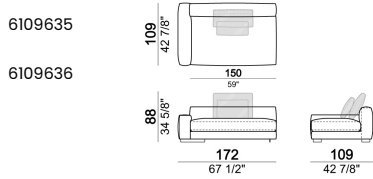

SPRINGING: elastic belts.

BACK SUPPORT: metal structure with elastic belts, covered with coupled synthetic lining 6mm.

SEAT HEIGHT: 41 cm

ARM HEIGHT: 53 cm (LARGE) 47 cm (SLIM).

FEET: metal, finishes black nickel or varnished micaceous brown or oxy grey, h.5 cm.

PIPING: available in the colours of the zip samples.

Sofa SLIM

Sofa LARGE

Sofa COMBO (1 arm SLIM and 1 arm LARGE) - ATTENTION: the indication right or left refers to the SLIM arm

Sofa COMBO (1 arm SLIM and 1 arm LARGE)

Corner sofa SLIM

Corner sofa LARGE

Right or left unit SLIM

Right or left unit LARGE

Right or left corner unit

Unit SLIM with right or left pouf

Unit LARGE with right or left pouf

Right or left corner unit with right or left pouf.

Composition "L" (left unit SLIM 232 cm + unit LARGE 283 cm with left back, 3 back cushions Atlas, 2 back cushions 70x50 cm, 2 back cushions 55x40 cm).

Composition "M" (unit SLIM 268 cm with right back + central unit 210 cm with right pouf, 3 back cushions 70x50 cm, 3 back cushions 55x40 cm, small table Aka 103,5x84 h. 18 cm moka oak/sucupira, varnished metal structure).