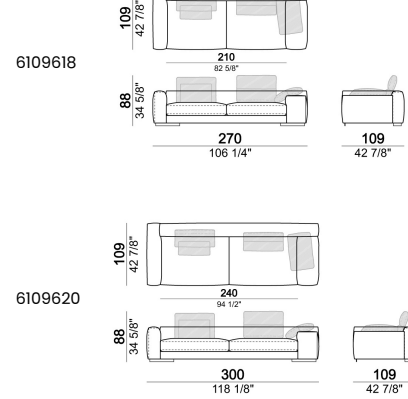

Corner sofa LARGE