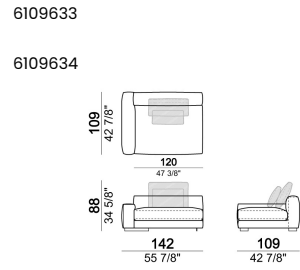

Right or left unit SLIM