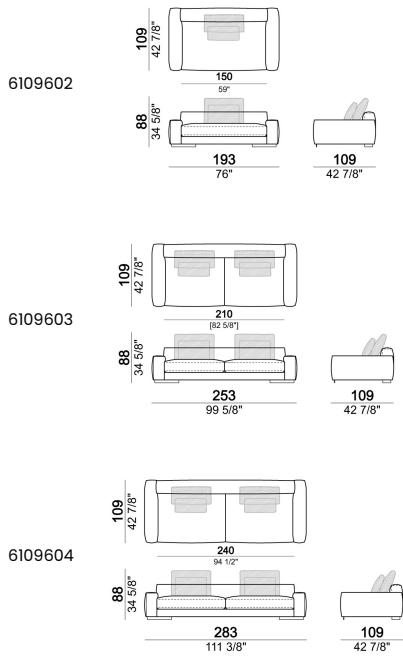

Sofa SLIM

Sofa LARGE

Sofa COMBO (1 arm SLIM and 1 arm LARGE) - ATTENTION: the indication right or left refers to the SLIM arm

Sofa COMBO (1 arm SLIM and 1 arm LARGE)

Corner sofa SLIM

Corner sofa LARGE