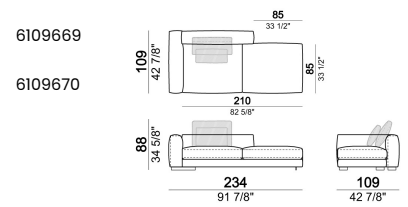

Corner sofa SLIM

Corner sofa LARGE

Right or left unit SLIM

Right or left unit LARGE

Right or left corner unit

Unit SLIM with right or left pouf

Unit LARGE with right or left pouf

Right or left corner unit with right or left pouf.

Central unit

Central unit with right or left pouf

Unit SLIM with right or left back.

Unit LARGE with right or left back.

Central unit with right or left back.

Chaise-longue SLIM with right or left short arm.

Composition "L" (left unit SLIM 232 cm + unit LARGE 283 cm with left back, 3 back cushions Atlas, 2 back cushions 70x50 cm, 2 back cushions 55x40 cm).

Composition "M" (unit SLIM 268 cm with right back + central unit 210 cm with right pouf, 3 back cushions 70x50 cm, 3 back cushions 55x40 cm, small table Aka 103,5x84 h. 18 cm moka oak/sucupira, varnished metal structure).

Composition "P" (unit LARGE 283 cm with right back + central unit 142 cm with right back + unit SLIM 163 cm with left back, 4 back cushions Atlas, 1 back cushion 70x50 cm, 1 back cushion 55x40 cm + small table Aka 103,5x84 h.18 cm moka oak/sucupira, varnished metal structure).