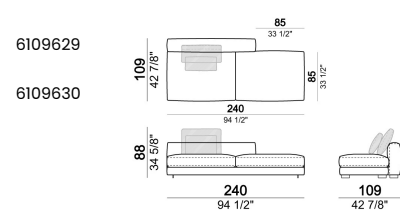

Corner sofa SLIM

Corner sofa LARGE

Right or left unit SLIM

Right or left unit LARGE

Right or left corner unit

Unit SLIM with right or left pouf

Unit LARGE with right or left pouf

Right or left corner unit with right or left pouf.

Central unit

Central unit with right or left pouf

Unit SLIM with right or left back.

Unit LARGE with right or left back.

Central unit with right or left back.

Chaise-longue SLIM with right or left short arm.

Composition "L" (left unit SLIM 232 cm + unit LARGE 283 cm with left back, 3 back cushions Atlas, 2 back cushions 70x50 cm, 2 back cushions 55x40 cm).

Composition "M" (unit SLIM 268 cm with right back + central unit 210 cm with right pouf, 3 back cushions 70x50 cm, 3 back cushions 55x40 cm, small table Aka 103,5x84 h. 18 cm moka oak/sucupira, varnished metal structure).

Composition "P" (unit LARGE 283 cm with right back + central unit 142 cm with right back + unit SLIM 163 cm with left back, 4 back cushions Atlas, 1 back cushion 70x50 cm, 1 back cushion 55x40 cm + small table Aka 103,5x84 h.18 cm moka oak/sucupira, varnished metal structure).