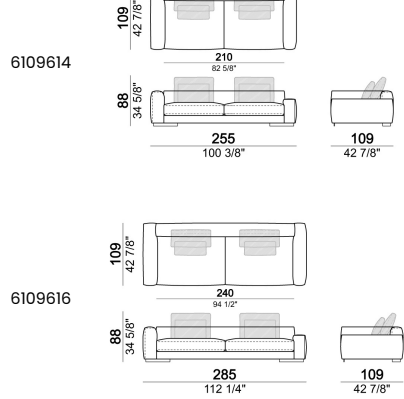

Corner sofa SLIM