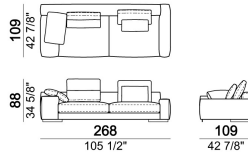

Central unit

Central unit with right or left pouf

Unit SLIM with right or left back.

Unit LARGE with right or left back.

Central unit with right or left back.

Chaise-longue SLIM with right or left short arm.

Chaise-longue LARGE with right or left short arm.

Dormeuse

Pouf

Back support with piping for back cushion

Back cushion

Back cushion with piping

7109665

Sofa COMBO including back cushions: 2 back cushions Atlas, 1 back cushion 70x50 cm, 1 back cushion 55x40 cm.

atlasA2

Sofa LARGE including 4 back cushions Atlas.

atlasA1

Composition "A" (left unit LARGE 187 cm + chaise-longue LARGE 167x194 cm with right short arm, 4 back cushions Atlas).

Composition "B" (central unit 187 cm with left back + chaise longue LARGE 167x194 cm with right short arm, 2 back cushions Atlas, 1 back cushion 70x50 cm, 1 back cushion 55x40 cm + small table Noth 83x41 h. 35 cm moka oak/sucupira, varnished metal structure).

Composition "C" (left unit SLIM 232 cm + chaise longue LARGE 167x194 cm with right short arm, 2 back cushions Atlas, 2 back cushions 70x50 cm, 2 back cushions 55x40 cm).

Composition "D" (left unit LARGE 187 cm + chaise longue SLIM 152x194 cm with right short arm, 2 back cushions Atlas, 1 back cushion 70x50 cm, 1 back cushion 55x40 cm + small table Noth 103x66 h. 35 cm moka oak/sucupira, varnished metal structure).