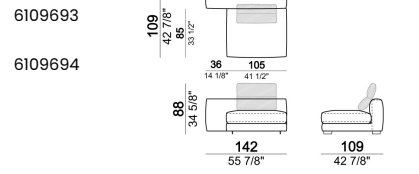

Corner sofa SLIM

Corner sofa LARGE

Right or left unit SLIM

Right or left unit LARGE

Right or left corner unit

Unit SLIM with right or left pouf

Unit LARGE with right or left pouf

Right or left corner unit with right or left pouf.

Central unit

Central unit with right or left pouf

Unit SLIM with right or left back.

Unit LARGE with right or left back.

Central unit with right or left back.

Chaise-longue SLIM with right or left short arm.

Chaise-longue LARGE with right or left short arm.

Dormeuse

Pouf

Back support with piping for back cushion

Back cushion

Back cushion with piping

7109665

Sofa COMBO including back cushions: 2 back cushions Atlas, 1 back cushion 70x50 cm, 1 back cushion 55x40 cm.