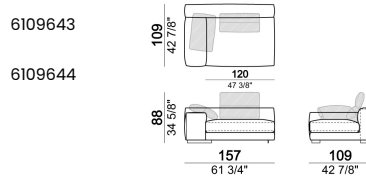

Corner sofa SLIM

Corner sofa LARGE

Right or left unit SLIM

Right or left unit LARGE

Right or left corner unit

Unit SLIM with right or left pouf

Unit LARGE with right or left pouf

Right or left corner unit with right or left pouf.

Central unit

Central unit with right or left pouf

Unit SLIM with right or left back.

Unit LARGE with right or left back.

Central unit with right or left back.

Chaise-longue SLIM with right or left short arm.

Composition "L" (left unit SLIM 232 cm + unit LARGE 283 cm with left back, 3 back cushions Atlas, 2 back cushions 70x50 cm, 2 back cushions 55x40 cm).

Composition "M" (unit SLIM 268 cm with right back + central unit 210 cm with right pouf, 3 back cushions 70x50 cm, 3 back cushions 55x40 cm, small table Aka 103,5x84 h. 18 cm moka oak/sucupira, varnished metal structure).

Composition "P" (unit LARGE 283 cm with right back + central unit 142 cm with right back + unit SLIM 163 cm with left back, 4 back cushions Atlas, 1 back cushion 70x50 cm, 1 back cushion 55x40 cm + small table Aka 103,5x84 h.18 cm moka oak/sucupira, varnished metal structure).