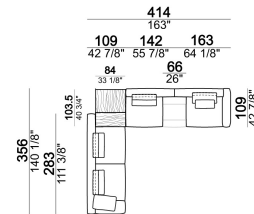

Composition "G" (central unit 142 cm with left back + right unit LARGE 283 cm with left back, 4 back cushions Atlas + small table Noth 85x86 h. 35 cm moka oak/sucupira, varnished metal structure).

Composition "H" (central unit 277 cm with left back + central unit 157 cm with left back + right unit LARGE 157 cm, 3 back cushions Atlas, 2 back cushions 70x50 cm, 2 back cushions 55x40 cm + small table Noth 103x66 h. 35 cm moka oak/sucupira, varnished metal structure + small table Aka 103,5x84 h. 18 cm moka oak/sucupira, varnished metal structure).

Composition "L" (left unit SLIM 232 cm + unit LARGE 283 cm with left back, 3 back cushions Atlas, 2 back cushions 70x50 cm, 2 back cushions 55x40 cm).

Composition "M" (unit SLIM 268 cm with right back + central unit 210 cm with right pouf, 3 back cushions 70x50 cm, 3 back cushions 55x40 cm, small table Aka 103,5x84 h. 18 cm moka oak/sucupira, varnished metal structure).

Composition "N" (unit LARGE 193 cm with right back + central unit 157 cm with left back, 3 back cushions Atlas)

Composition "O" (unit LARGE 223 cm with right back + central unit 210 cm with right pouf, 2 back cushions Atlas, 1 back cushion 70x50 cm, 1 back cushion 55x40 cm, small table Aka 103,5x84 h. 18 cm moka oak/sucupira, varnished metal structure).

Composition "P" (unit LARGE 283 cm with right back + central unit 142 cm with right back + unit SLIM 163 cm with left back, 4 back cushions Atlas, 1 back cushion 70x50 cm, 1 back cushion 55x40 cm + small table Aka 103,5x84 h.18 cm moka oak/sucupira, varnished metal structure).