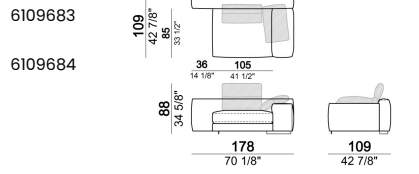

Corner sofa SLIM

Corner sofa LARGE

Right or left unit SLIM

Right or left unit LARGE

Right or left corner unit

Unit SLIM with right or left pouf

Unit LARGE with right or left pouf

Right or left corner unit with right or left pouf.

Central unit

Central unit with right or left pouf

Unit SLIM with right or left back.

Unit LARGE with right or left back.

Central unit with right or left back.

Chaise-longue SLIM with right or left short arm.

Chaise-longue LARGE with right or left short arm.

Dormeuse

Pouf

Back support with piping for back cushion

Back cushion

Back cushion with piping

7109665

Sofa COMBO including back cushions: 2 back cushions Atlas, 1 back cushion 70x50 cm, 1 back cushion 55x40 cm.

Composition "L" (left unit SLIM 232 cm + unit LARGE 283 cm with left back, 3 back cushions Atlas, 2 back cushions 70x50 cm, 2 back cushions 55x40 cm).

Composition "M" (unit SLIM 268 cm with right back + central unit 210 cm with right pouf, 3 back cushions 70x50 cm, 3 back cushions 55x40 cm, small table Aka 103,5x84 h. 18 cm moka oak/sucupira, varnished metal structure).