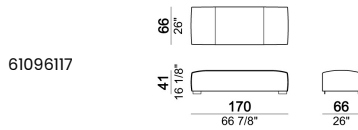

Chaise-longue SLIM with right or left short arm.

Chaise-longue LARGE with right or left short arm.

Dormeuse

Pouf

Back support with piping for back cushion

Back cushion