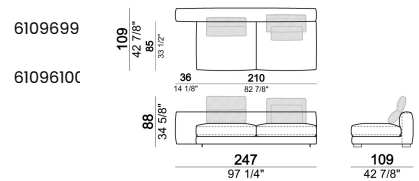

Corner sofa SLIM

Corner sofa LARGE

Right or left unit SLIM

Right or left unit LARGE

Right or left corner unit

Unit SLIM with right or left pouf

Unit LARGE with right or left pouf

Right or left corner unit with right or left pouf.

Central unit

Central unit with right or left pouf

Unit SLIM with right or left back.

Unit LARGE with right or left back.

Central unit with right or left back.

Chaise-longue SLIM with right or left short arm.

Composition "L" (left unit SLIM 232 cm + unit LARGE 283 cm with left back, 3 back cushions Atlas, 2 back cushions 70x50 cm, 2 back cushions 55x40 cm).

Composition "M" (unit SLIM 268 cm with right back + central unit 210 cm with right pouf, 3 back cushions 70x50 cm, 3 back cushions 55x40 cm, small table Aka 103,5x84 h. 18 cm moka oak/sucupira, varnished metal structure).

Composition "P" (unit LARGE 283 cm with right back + central unit 142 cm with right back + unit SLIM 163 cm with left back, 4 back cushions Atlas, 1 back cushion 70x50 cm, 1 back cushion 55x40 cm + small table Aka 103,5x84 h.18 cm moka oak/sucupira, varnished metal structure).