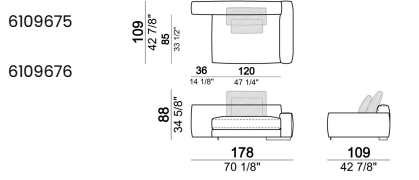

Corner sofa SLIM

Corner sofa LARGE

Right or left unit SLIM

Right or left unit LARGE

Right or left corner unit

Unit SLIM with right or left pouf

Unit LARGE with right or left pouf

Right or left corner unit with right or left pouf.

Central unit

Central unit with right or left pouf

Unit SLIM with right or left back.

Unit LARGE with right or left back.

Central unit with right or left back.

Chaise-longue SLIM with right or left short arm.

Composition "L" (left unit SLIM 232 cm + unit LARGE 283 cm with left back, 3 back cushions Atlas, 2 back cushions 70x50 cm, 2 back cushions 55x40 cm).

Composition "M" (unit SLIM 268 cm with right back + central unit 210 cm with right pouf, 3 back cushions 70x50 cm, 3 back cushions 55x40 cm, small table Aka 103,5x84 h. 18 cm moka oak/sucupira, varnished metal structure).

Composition "P" (unit LARGE 283 cm with right back + central unit 142 cm with right back + unit SLIM 163 cm with left back, 4 back cushions Atlas, 1 back cushion 70x50 cm, 1 back cushion 55x40 cm + small table Aka 103,5x84 h.18 cm moka oak/sucupira, varnished metal structure).