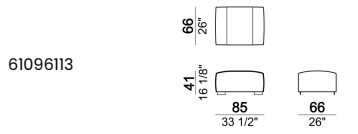

Chaise-longue SLIM with right or left short arm.

Chaise-longue LARGE with right or left short arm.

Dormeuse

Pouf

Back support with piping for back cushion

Back cushion