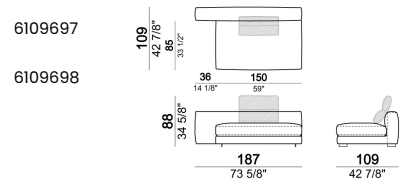

Corner sofa SLIM

Corner sofa LARGE

Right or left unit SLIM

Right or left unit LARGE

Right or left corner unit

Unit SLIM with right or left pouf

Unit LARGE with right or left pouf

Right or left corner unit with right or left pouf.

Central unit

Central unit with right or left pouf

Unit SLIM with right or left back.

Unit LARGE with right or left back.

Central unit with right or left back.

Chaise-longue SLIM with right or left short arm.

Chaise-longue LARGE with right or left short arm.

Dormeuse

Pouf

Back support with piping for back cushion

Back cushion

Back cushion with piping

7109665

Sofa COMBO including back cushions: 2 back cushions Atlas, 1 back cushion 70x50 cm, 1 back cushion 55x40 cm.

Composition "L" (left unit SLIM 232 cm + unit LARGE 283 cm with left back, 3 back cushions Atlas, 2 back cushions 70x50 cm, 2 back cushions 55x40 cm).

Composition "M" (unit SLIM 268 cm with right back + central unit 210 cm with right pouf, 3 back cushions 70x50 cm, 3 back cushions 55x40 cm, small table Aka 103,5x84 h. 18 cm moka oak/sucupira, varnished metal structure).