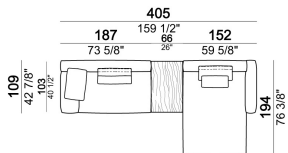

atlasA2

Sofa LARGE including 4 back cushions Atlas.

atlasA1

Composition "A" (left unit LARGE 187 cm + chaise-longue LARGE 167x194 cm with right short arm, 4 back cushions Atlas).

Composition "B" (central unit 187 cm with left back + chaise longue LARGE 167x194 cm with right short arm, 2 back cushions Atlas, 1 back cushion 70x50 cm, 1 back cushion 55x40 cm + small table Noth 83x41 h. 35 cm moka oak/sucupira, varnished metal structure).

Composition "C" (left unit SLIM 232 cm + chaise longue LARGE 167x194 cm with right short arm, 2 back cushions Atlas, 2 back cushions 70x50 cm, 2 back cushions 55x40 cm).

Composition "D" (left unit LARGE 187 cm + chaise longue SLIM 152x194 cm with right short arm, 2 back cushions Atlas, 1 back cushion 70x50 cm, 1 back cushion 55x40 cm + small table Noth 103x66 h. 35 cm moka oak/sucupira, varnished metal structure).

Composition "G" (central unit 142 cm with left back + right unit LARGE 283 cm with left back, 4 back cushions Atlas + small table Noth 85x86 h. 35 cm moka oak/sucupira, varnished metal structure).

Composition "H" (central unit 277 cm with left back + central unit 157 cm with left back + right unit LARGE 157 cm, 3 back cushions Atlas, 2 back cushions 70x50 cm, 2 back cushions 55x40 cm + small table Noth 103x66 h. 35 cm moka oak/sucupira, varnished metal structure + small table Aka 103,5x84 h. 18 cm moka oak/sucupira, varnished metal structure).

Composition "L" (left unit SLIM 232 cm + unit LARGE 283 cm with left back, 3 back cushions Atlas, 2 back cushions 70x50 cm, 2 back cushions 55x40 cm).

Composition "M" (unit SLIM 268 cm with right back + central unit 210 cm with right pouf, 3 back cushions 70x50 cm, 3 back cushions 55x40 cm, small table Aka 103,5x84 h. 18 cm moka oak/sucupira, varnished metal structure).