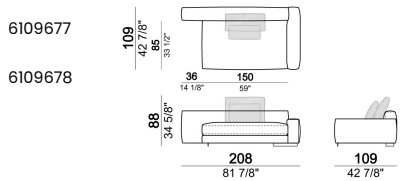

Corner sofa SLIM

Corner sofa LARGE

Right or left unit SLIM

Right or left unit LARGE

Right or left corner unit

Unit SLIM with right or left pouf

Unit LARGE with right or left pouf

Right or left corner unit with right or left pouf.

Central unit

Central unit with right or left pouf

Unit SLIM with right or left back.

Unit LARGE with right or left back.

Central unit with right or left back.

Chaise-longue SLIM with right or left short arm.

Composition "L" (left unit SLIM 232 cm + unit LARGE 283 cm with left back, 3 back cushions Atlas, 2 back cushions 70x50 cm, 2 back cushions 55x40 cm).

Composition "M" (unit SLIM 268 cm with right back + central unit 210 cm with right pouf, 3 back cushions 70x50 cm, 3 back cushions 55x40 cm, small table Aka 103,5x84 h. 18 cm moka oak/sucupira, varnished metal structure).

Composition "P" (unit LARGE 283 cm with right back + central unit 142 cm with right back + unit SLIM 163 cm with left back, 4 back cushions Atlas, 1 back cushion 70x50 cm, 1 back cushion 55x40 cm + small table Aka 103,5x84 h.18 cm moka oak/sucupira, varnished metal structure).