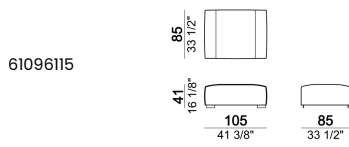

Chaise-longue SLIM with right or left short arm.

Chaise-longue LARGE with right or left short arm.

Dormeuse

Pouf

Back support with piping for back cushion

Back cushion