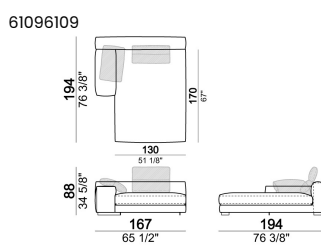

Chaise-longue LARGE with right or left short arm.