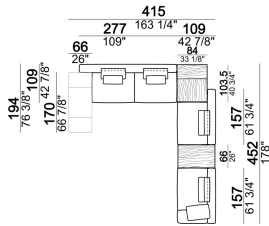

atlasA2

Sofa LARGE including 4 back cushions Atlas.

atlasA1

Composition "A" (left unit LARGE 187 cm + chaise-longue LARGE 167x194 cm with right short arm, 4 back cushions Atlas).

Composition "B" (central unit 187 cm with left back + chaise longue LARGE 167x194 cm with right short arm, 2 back cushions Atlas, 1 back cushion 70x50 cm, 1 back cushion 55x40 cm + small table Noth 83x41 h. 35 cm moka oak/sucupira, varnished metal structure).

Composition "C" (left unit SLIM 232 cm + chaise longue LARGE 167x194 cm with right short arm, 2 back cushions Atlas, 2 back cushions 70x50 cm, 2 back cushions 55x40 cm).

Composition "D" (left unit LARGE 187 cm + chaise longue SLIM 152x194 cm with right short arm, 2 back cushions Atlas, 1 back cushion 70x50 cm, 1 back cushion 55x40 cm + small table Noth 103x66 h. 35 cm moka oak/sucupira, varnished metal structure).

Composition "G" (central unit 142 cm with left back + right unit LARGE 283 cm with left back, 4 back cushions Atlas + small table Noth 85x86 h. 35 cm moka oak/sucupira, varnished metal structure).

Composition "H" (central unit 277 cm with left back + central unit 157 cm with left back + right unit LARGE 157 cm, 3 back cushions Atlas, 2 back cushions 70x50 cm, 2 back cushions 55x40 cm + small table Noth 103x66 h. 35 cm moka oak/sucupira, varnished metal structure + small table Aka 103,5x84 h. 18 cm moka oak/sucupira, varnished metal structure).

Composition "L" (left unit SLIM 232 cm + unit LARGE 283 cm with left back, 3 back cushions Atlas, 2 back cushions 70x50 cm, 2 back cushions 55x40 cm).

Composition "M" (unit SLIM 268 cm with right back + central unit 210 cm with right pouf, 3 back cushions 70x50 cm, 3 back cushions 55x40 cm, small table Aka 103,5x84 h. 18 cm moka oak/sucupira, varnished metal structure).