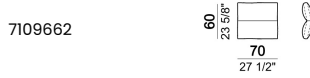

Chaise-longue LARGE with right or left short arm.

Dormeuse

Pouf

Back support with piping for back cushion

Back cushion

Back cushion with piping

7109665

Sofa COMBO including back cushions: 2 back cushions Atlas, 1 back cushion 70x50 cm, 1 back cushion 55x40 cm.

atlasA2

Sofa LARGE including 4 back cushions Atlas.

atlasA1

Composition "A" (left unit LARGE 187 cm + chaise-longue LARGE 167x194 cm with right short arm, 4 back cushions Atlas).

Composition "B" (central unit 187 cm with left back + chaise longue LARGE 167x194 cm with right short arm, 2 back cushions Atlas, 1 back cushion 70x50 cm, 1 back cushion 55x40 cm + small table Noth 83x41 h. 35 cm moka oak/sucupira, varnished metal structure).