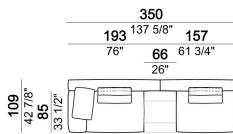

Composition "N" (unit LARGE 193 cm with right back + central unit 157 cm with left back, 3 back cushions Atlas)