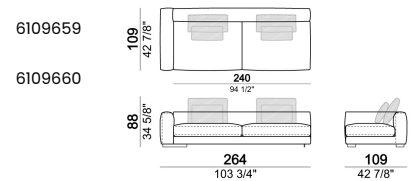

Corner sofa SLIM

Corner sofa LARGE

Right or left unit SLIM

Right or left unit LARGE

Right or left corner unit

Unit SLIM with right or left pouf

Unit LARGE with right or left pouf

Right or left corner unit with right or left pouf.

Central unit

Central unit with right or left pouf

Unit SLIM with right or left back.

Unit LARGE with right or left back.

Central unit with right or left back.

Chaise-longue SLIM with right or left short arm.

Composition "L" (left unit SLIM 232 cm + unit LARGE 283 cm with left back, 3 back cushions Atlas, 2 back cushions 70x50 cm, 2 back cushions 55x40 cm).

Composition "M" (unit SLIM 268 cm with right back + central unit 210 cm with right pouf, 3 back cushions 70x50 cm, 3 back cushions 55x40 cm, small table Aka 103,5x84 h. 18 cm moka oak/sucupira, varnished metal structure).

Composition "P" (unit LARGE 283 cm with right back + central unit 142 cm with right back + unit SLIM 163 cm with left back, 4 back cushions Atlas, 1 back cushion 70x50 cm, 1 back cushion 55x40 cm + small table Aka 103,5x84 h.18 cm moka oak/sucupira, varnished metal structure).