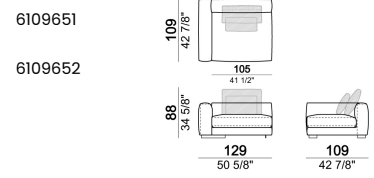

Corner sofa SLIM

Corner sofa LARGE

Right or left unit SLIM

Right or left unit LARGE

Right or left corner unit

Unit SLIM with right or left pouf

Unit LARGE with right or left pouf

Right or left corner unit with right or left pouf.

Central unit

Central unit with right or left pouf

Unit SLIM with right or left back.

Unit LARGE with right or left back.

Central unit with right or left back.

Chaise-longue SLIM with right or left short arm.

Composition "L" (left unit SLIM 232 cm + unit LARGE 283 cm with left back, 3 back cushions Atlas, 2 back cushions 70x50 cm, 2 back cushions 55x40 cm).

Composition "M" (unit SLIM 268 cm with right back + central unit 210 cm with right pouf, 3 back cushions 70x50 cm, 3 back cushions 55x40 cm, small table Aka 103,5x84 h. 18 cm moka oak/sucupira, varnished metal structure).

Composition "P" (unit LARGE 283 cm with right back + central unit 142 cm with right back + unit SLIM 163 cm with left back, 4 back cushions Atlas, 1 back cushion 70x50 cm, 1 back cushion 55x40 cm + small table Aka 103,5x84 h.18 cm moka oak/sucupira, varnished metal structure).