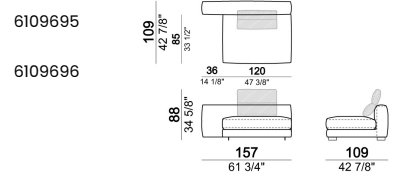

Corner sofa SLIM

Corner sofa LARGE

Right or left unit SLIM

Right or left unit LARGE

Right or left corner unit

Unit SLIM with right or left pouf

Unit LARGE with right or left pouf

Right or left corner unit with right or left pouf.

Central unit

Central unit with right or left pouf

Unit SLIM with right or left back.

Unit LARGE with right or left back.

Central unit with right or left back.

Chaise-longue SLIM with right or left short arm.

Chaise-longue LARGE with right or left short arm.

Dormeuse

Pouf

Back support with piping for back cushion

Back cushion

Back cushion with piping

7109665

Sofa COMBO including back cushions: 2 back cushions Atlas, 1 back cushion 70x50 cm, 1 back cushion 55x40 cm.

Composition "L" (left unit SLIM 232 cm + unit LARGE 283 cm with left back, 3 back cushions Atlas, 2 back cushions 70x50 cm, 2 back cushions 55x40 cm).

Composition "M" (unit SLIM 268 cm with right back + central unit 210 cm with right pouf, 3 back cushions 70x50 cm, 3 back cushions 55x40 cm, small table Aka 103,5x84 h. 18 cm moka oak/sucupira, varnished metal structure).