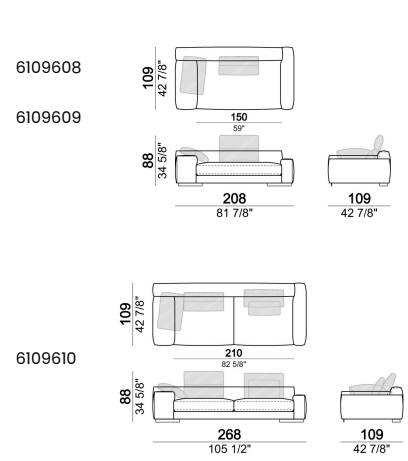

SPRINGING: elastic belts.

BACK SUPPORT: metal structure with elastic belts, covered with coupled synthetic lining 6mm.

SEAT HEIGHT: 41 cm

ARM HEIGHT: 53 cm (LARGE) 47 cm (SLIM).

FEET: metal, finishes black nickel or varnished micaceous brown or oxy grey, h.5 cm.

PIPING: available in the colours of the zip samples.

Sofa SLIM

Sofa LARGE

Sofa COMBO (1 arm SLIM and 1 arm LARGE) - ATTENTION: the indication right or left refers to the SLIM arm

Sofa COMBO (1 arm SLIM and 1 arm LARGE)

Composition "L" (left unit SLIM 232 cm + unit LARGE 283 cm with left back, 3 back cushions Atlas, 2 back cushions 70x50 cm, 2 back cushions 55x40 cm).

Composition "M" (unit SLIM 268 cm with right back + central unit 210 cm with right pouf, 3 back cushions 70x50 cm, 3 back cushions 55x40 cm, small table Aka 103,5x84 h. 18 cm moka oak/sucupira, varnished metal structure).

Composition "P" (unit LARGE 283 cm with right back + central unit 142 cm with right back + unit SLIM 163 cm with left back, 4 back cushions Atlas, 1 back cushion 70x50 cm, 1 back cushion 55x40 cm + small table Aka 103,5x84 h.18 cm moka oak/sucupira, varnished metal structure).