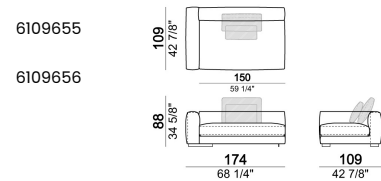

Corner sofa SLIM

Corner sofa LARGE

Right or left unit SLIM

Right or left unit LARGE

Right or left corner unit

Unit SLIM with right or left pouf

Unit LARGE with right or left pouf

Right or left corner unit with right or left pouf.

Central unit

Central unit with right or left pouf

Unit SLIM with right or left back.

Unit LARGE with right or left back.

Central unit with right or left back.

Chaise-longue SLIM with right or left short arm.

Composition "L" (left unit SLIM 232 cm + unit LARGE 283 cm with left back, 3 back cushions Atlas, 2 back cushions 70x50 cm, 2 back cushions 55x40 cm).

Composition "M" (unit SLIM 268 cm with right back + central unit 210 cm with right pouf, 3 back cushions 70x50 cm, 3 back cushions 55x40 cm, small table Aka 103,5x84 h. 18 cm moka oak/sucupira, varnished metal structure).

Composition "P" (unit LARGE 283 cm with right back + central unit 142 cm with right back + unit SLIM 163 cm with left back, 4 back cushions Atlas, 1 back cushion 70x50 cm, 1 back cushion 55x40 cm + small table Aka 103,5x84 h.18 cm moka oak/sucupira, varnished metal structure).