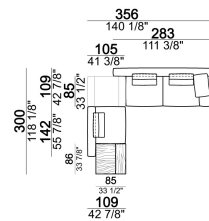

atlasA2

Sofa LARGE including 4 back cushions Atlas.

atlasA1

Composition "A" (left unit LARGE 187 cm + chaise-longue LARGE 167x194 cm with right short arm, 4 back cushions Atlas).

Composition "B" (central unit 187 cm with left back + chaise longue LARGE 167x194 cm with right short arm, 2 back cushions Atlas, 1 back cushion 70x50 cm, 1 back cushion 55x40 cm + small table Noth 83x41 h. 35 cm moka oak/sucupira, varnished metal structure).

Composition "C" (left unit SLIM 232 cm + chaise longue LARGE 167x194 cm with right short arm, 2 back cushions Atlas, 2 back cushions 70x50 cm, 2 back cushions 55x40 cm).

Composition "D" (left unit LARGE 187 cm + chaise longue SLIM 152x194 cm with right short arm, 2 back cushions Atlas, 1 back cushion 70x50 cm, 1 back cushion 55x40 cm + small table Noth 103x66 h. 35 cm moka oak/sucupira, varnished metal structure).

Composition "G" (central unit 142 cm with left back + right unit LARGE 283 cm with left back, 4 back cushions Atlas + small table Noth 85x86 h. 35 cm moka oak/sucupira, varnished metal structure).

Composition "H" (central unit 277 cm with left back + central unit 157 cm with left back + right unit LARGE 157 cm, 3 back cushions Atlas, 2 back cushions 70x50 cm, 2 back cushions 55x40 cm + small table Noth 103x66 h. 35 cm moka oak/sucupira, varnished metal structure + small table Aka 103,5x84 h. 18 cm moka oak/sucupira, varnished metal structure).

Composition "L" (left unit SLIM 232 cm + unit LARGE 283 cm with left back, 3 back cushions Atlas, 2 back cushions 70x50 cm, 2 back cushions 55x40 cm).

Composition "M" (unit SLIM 268 cm with right back + central unit 210 cm with right pouf, 3 back cushions 70x50 cm, 3 back cushions 55x40 cm, small table Aka 103,5x84 h. 18 cm moka oak/sucupira, varnished metal structure).