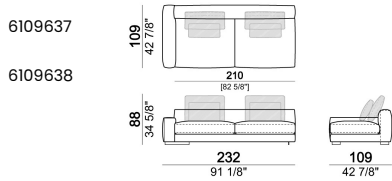

PIPING: available in the colours of the zip samples.

Sofa SLIM

Sofa LARGE

Sofa COMBO (1 arm SLIM and 1 arm LARGE) - ATTENTION: the indication right or left refers to the SLIM arm

Sofa COMBO (1 arm SLIM and 1 arm LARGE)

Corner sofa SLIM

Corner sofa LARGE

Right or left unit SLIM

Right or left unit LARGE

Right or left corner unit

Unit SLIM with right or left pouf

Unit LARGE with right or left pouf

Right or left corner unit with right or left pouf.

Composition "L" (left unit SLIM 232 cm + unit LARGE 283 cm with left back, 3 back cushions Atlas, 2 back cushions 70x50 cm, 2 back cushions 55x40 cm).

Composition "M" (unit SLIM 268 cm with right back + central unit 210 cm with right pouf, 3 back cushions 70x50 cm, 3 back cushions 55x40 cm, small table Aka 103,5x84 h. 18 cm moka oak/sucupira, varnished metal structure).

Composition "P" (unit LARGE 283 cm with right back + central unit 142 cm with right back + unit SLIM 163 cm with left back, 4 back cushions Atlas, 1 back cushion 70x50 cm, 1 back cushion 55x40 cm + small table Aka 103,5x84 h.18 cm moka oak/sucupira, varnished metal structure).