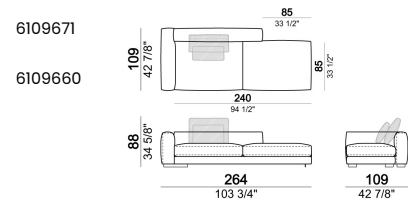

Corner sofa SLIM

Corner sofa LARGE

Right or left unit SLIM

Right or left unit LARGE

Right or left corner unit

Unit SLIM with right or left pouf

Unit LARGE with right or left pouf

Right or left corner unit with right or left pouf.

Central unit

Central unit with right or left pouf

Unit SLIM with right or left back.

Unit LARGE with right or left back.

Central unit with right or left back.

Chaise-longue SLIM with right or left short arm.

Composition "L" (left unit SLIM 232 cm + unit LARGE 283 cm with left back, 3 back cushions Atlas, 2 back cushions 70x50 cm, 2 back cushions 55x40 cm).

Composition "M" (unit SLIM 268 cm with right back + central unit 210 cm with right pouf, 3 back cushions 70x50 cm, 3 back cushions 55x40 cm, small table Aka 103,5x84 h. 18 cm moka oak/sucupira, varnished metal structure).

Composition "P" (unit LARGE 283 cm with right back + central unit 142 cm with right back + unit SLIM 163 cm with left back, 4 back cushions Atlas, 1 back cushion 70x50 cm, 1 back cushion 55x40 cm + small table Aka 103,5x84 h.18 cm moka oak/sucupira, varnished metal structure).