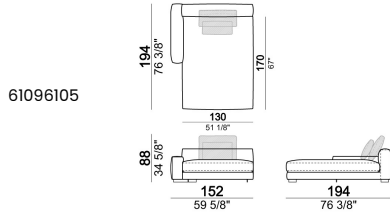

Central unit

Central unit with right or left pouf

Unit SLIM with right or left back.

Unit LARGE with right or left back.

Central unit with right or left back.

Chaise-longue SLIM with right or left short arm.

Composition "C" (left unit SLIM 232 cm + chaise longue LARGE 167x194 cm with right short arm, 2 back cushions Atlas, 2 back cushions 70x50 cm, 2 back cushions 55x40 cm).

Composition "D" (left unit LARGE 187 cm + chaise longue SLIM 152x194 cm with right short arm, 2 back cushions Atlas, 1 back cushion 70x50 cm, 1 back cushion 55x40 cm + small table Noth 103x66 h. 35 cm moka oak/sucupira, varnished metal structure).

Composition "L" (left unit SLIM 232 cm + unit LARGE 283 cm with left back, 3 back cushions Atlas, 2 back cushions 70x50 cm, 2 back cushions 55x40 cm).

Composition "M" (unit SLIM 268 cm with right back + central unit 210 cm with right pouf, 3 back cushions 70x50 cm, 3 back cushions 55x40 cm, small table Aka 103,5x84 h. 18 cm moka oak/sucupira, varnished metal structure).

Composition "P" (unit LARGE 283 cm with right back + central unit 142 cm with right back + unit SLIM 163 cm with left back, 4 back cushions Atlas, 1 back cushion 70x50 cm, 1 back cushion 55x40 cm + small table Aka 103,5x84 h.18 cm moka oak/sucupira, varnished metal structure).