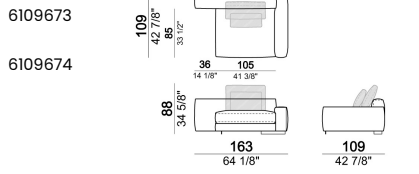

Corner sofa SLIM

Corner sofa LARGE

Right or left unit SLIM

Right or left unit LARGE

Right or left corner unit

Unit SLIM with right or left pouf

Unit LARGE with right or left pouf

Right or left corner unit with right or left pouf.

Central unit

Central unit with right or left pouf

Unit SLIM with right or left back.

Unit LARGE with right or left back.

Central unit with right or left back.

Chaise-longue SLIM with right or left short arm.

Composition "L" (left unit SLIM 232 cm + unit LARGE 283 cm with left back, 3 back cushions Atlas, 2 back cushions 70x50 cm, 2 back cushions 55x40 cm).

Composition "M" (unit SLIM 268 cm with right back + central unit 210 cm with right pouf, 3 back cushions 70x50 cm, 3 back cushions 55x40 cm, small table Aka 103,5x84 h. 18 cm moka oak/sucupira, varnished metal structure).

Composition "P" (unit LARGE 283 cm with right back + central unit 142 cm with right back + unit SLIM 163 cm with left back, 4 back cushions Atlas, 1 back cushion 70x50 cm, 1 back cushion 55x40 cm + small table Aka 103,5x84 h.18 cm moka oak/sucupira, varnished metal structure).