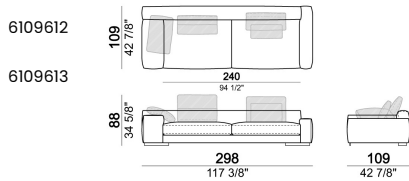

PIPING: available in the colours of the zip samples.

Sofa SLIM

Sofa LARGE

Sofa COMBO (1 arm SLIM and 1 arm LARGE) - ATTENTION: the indication right or left refers to the SLIM arm

Sofa COMBO (1 arm SLIM and 1 arm LARGE)

Corner sofa SLIM

Corner sofa LARGE

Right or left unit SLIM

Right or left unit LARGE

Right or left corner unit

Unit SLIM with right or left pouf

Unit LARGE with right or left pouf

Right or left corner unit with right or left pouf.

Composition "L" (left unit SLIM 232 cm + unit LARGE 283 cm with left back, 3 back cushions Atlas, 2 back cushions 70x50 cm, 2 back cushions 55x40 cm).

Composition "M" (unit SLIM 268 cm with right back + central unit 210 cm with right pouf, 3 back cushions 70x50 cm, 3 back cushions 55x40 cm, small table Aka 103,5x84 h. 18 cm moka oak/sucupira, varnished metal structure).

Composition "P" (unit LARGE 283 cm with right back + central unit 142 cm with right back + unit SLIM 163 cm with left back, 4 back cushions Atlas, 1 back cushion 70x50 cm, 1 back cushion 55x40 cm + small table Aka 103,5x84 h.18 cm moka oak/sucupira, varnished metal structure).