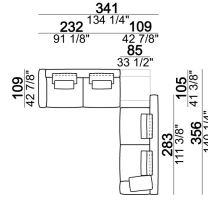

Composition "C" (left unit SLIM 232 cm + chaise longue LARGE 167x194 cm with right short arm, 2 back cushions Atlas, 2 back cushions 70x50 cm, 2 back cushions 55x40 cm).

Composition "D" (left unit LARGE 187 cm + chaise longue SLIM 152x194 cm with right short arm, 2 back cushions Atlas, 1 back cushion 70x50 cm, 1 back cushion 55x40 cm + small table Noth 103x66 h. 35 cm moka oak/sucupira, varnished metal structure).

Composition "F" (right corner sofa LARGE 300 cm + central unit 240 cm with right pouf, 2 back cushions Atlas, 2 back cushions 70x50 cm, 2 back cushions 55x40 cm + small table Noth 83x41 h. 35 cm moka oak/sucupira, varnished metal structure).

Composition "G" (central unit 142 cm with left back + right unit LARGE 283 cm with left back, 4 back cushions Atlas + small table Noth 85x86 h. 35 cm moka oak/sucupira, varnished metal structure).

Composition "H" (central unit 277 cm with left back + central unit 157 cm with left back + right unit LARGE 157 cm, 3 back cushions Atlas, 2 back cushions 70x50 cm, 2 back cushions 55x40 cm + small table Noth 103x66 h. 35 cm moka oak/sucupira, varnished metal structure + small table Aka 103,5x84 h. 18 cm moka oak/sucupira, varnished metal structure).

Composition "L" (left unit SLIM 232 cm + unit LARGE 283 cm with left back, 3 back cushions Atlas, 2 back cushions 70x50 cm, 2 back cushions 55x40 cm).

Composition "M" (unit SLIM 268 cm with right back + central unit 210 cm with right pouf, 3 back cushions 70x50 cm, 3 back cushions 55x40 cm, small table Aka 103,5x84 h. 18 cm moka oak/sucupira, varnished metal structure).