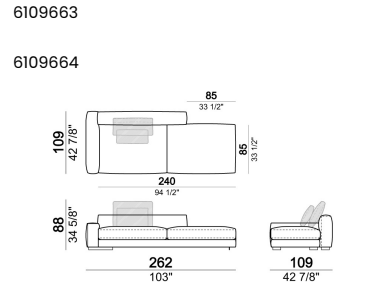

Corner sofa SLIM

Corner sofa LARGE

Right or left unit SLIM

Right or left unit LARGE

Right or left corner unit

Unit SLIM with right or left pouf

Unit LARGE with right or left pouf

Right or left corner unit with right or left pouf.

Composition "G" (central unit 142 cm with left back + right unit LARGE 283 cm with left back, 4 back cushions Atlas + small table Noth 85x86 h. 35 cm moka oak/sucupira, varnished metal structure).

Composition "H" (central unit 277 cm with left back + central unit 157 cm with left back + right unit LARGE 157 cm, 3 back cushions Atlas, 2 back cushions 70x50 cm, 2 back cushions 55x40 cm + small table Noth 103x66 h. 35 cm moka oak/sucupira, varnished metal structure + small table Aka 103,5x84 h. 18 cm moka oak/sucupira, varnished metal structure).

Composition "L" (left unit SLIM 232 cm + unit LARGE 283 cm with left back, 3 back cushions Atlas, 2 back cushions 70x50 cm, 2 back cushions 55x40 cm).

Composition "M" (unit SLIM 268 cm with right back + central unit 210 cm with right pouf, 3 back cushions 70x50 cm, 3 back cushions 55x40 cm, small table Aka 103,5x84 h. 18 cm moka oak/sucupira, varnished metal structure).

Composition "P" (unit LARGE 283 cm with right back + central unit 142 cm with right back + unit SLIM 163 cm with left back, 4 back cushions Atlas, 1 back cushion 70x50 cm, 1 back cushion 55x40 cm + small table Aka 103,5x84 h.18 cm moka oak/sucupira, varnished metal structure).