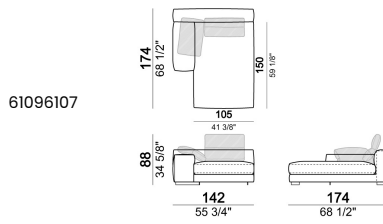

Chaise-longue LARGE with right or left short arm.