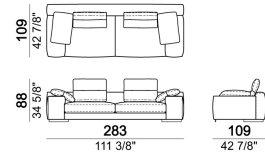

Central unit

Central unit with right or left pouf

Unit SLIM with right or left back.

Unit LARGE with right or left back.

Central unit with right or left back.

Chaise-longue SLIM with right or left short arm.

Chaise-longue LARGE with right or left short arm.

Dormeuse

Pouf

Back support with piping for back cushion

Back cushion

Back cushion with piping

7109665

Sofa COMBO including back cushions: 2 back cushions Atlas, 1 back cushion 70x50 cm, 1 back cushion 55x40 cm.

atlasA2

Sofa LARGE including 4 back cushions Atlas.

atlasA1

Composition "A" (left unit LARGE 187 cm + chaise-longue LARGE 167x194 cm with right short arm, 4 back cushions Atlas).

Composition "B" (central unit 187 cm with left back + chaise longue LARGE 167x194 cm with right short arm, 2 back cushions Atlas, 1 back cushion 70x50 cm, 1 back cushion 55x40 cm + small table Noth 83x41 h. 35 cm moka oak/sucupira, varnished metal structure).

Composition "C" (left unit SLIM 232 cm + chaise longue LARGE 167x194 cm with right short arm, 2 back cushions Atlas, 2 back cushions 70x50 cm, 2 back cushions 55x40 cm).

Composition "D" (left unit LARGE 187 cm + chaise longue SLIM 152x194 cm with right short arm, 2 back cushions Atlas, 1 back cushion 70x50 cm, 1 back cushion 55x40 cm + small table Noth 103x66 h. 35 cm moka oak/sucupira, varnished metal structure).