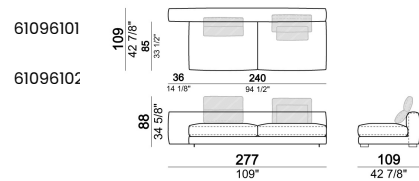

Corner sofa SLIM

Corner sofa LARGE

Right or left unit SLIM

Right or left unit LARGE

Right or left corner unit

Unit SLIM with right or left pouf

Unit LARGE with right or left pouf

Right or left corner unit with right or left pouf.

Central unit

Central unit with right or left pouf

Unit SLIM with right or left back.

Unit LARGE with right or left back.

Central unit with right or left back.

Chaise-longue SLIM with right or left short arm.

Composition "L" (left unit SLIM 232 cm + unit LARGE 283 cm with left back, 3 back cushions Atlas, 2 back cushions 70x50 cm, 2 back cushions 55x40 cm).

Composition "M" (unit SLIM 268 cm with right back + central unit 210 cm with right pouf, 3 back cushions 70x50 cm, 3 back cushions 55x40 cm, small table Aka 103,5x84 h. 18 cm moka oak/sucupira, varnished metal structure).

Composition "P" (unit LARGE 283 cm with right back + central unit 142 cm with right back + unit SLIM 163 cm with left back, 4 back cushions Atlas, 1 back cushion 70x50 cm, 1 back cushion 55x40 cm + small table Aka 103,5x84 h.18 cm moka oak/sucupira, varnished metal structure).