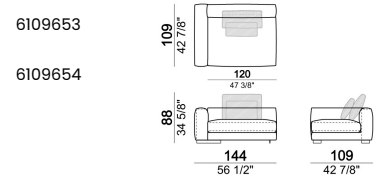

Corner sofa SLIM

Corner sofa LARGE

Right or left unit SLIM

Right or left unit LARGE

Right or left corner unit

Unit SLIM with right or left pouf

Unit LARGE with right or left pouf

Right or left corner unit with right or left pouf.

Central unit

Central unit with right or left pouf

Unit SLIM with right or left back.

Unit LARGE with right or left back.

Central unit with right or left back.

Chaise-longue SLIM with right or left short arm.

Composition "L" (left unit SLIM 232 cm + unit LARGE 283 cm with left back, 3 back cushions Atlas, 2 back cushions 70x50 cm, 2 back cushions 55x40 cm).

Composition "M" (unit SLIM 268 cm with right back + central unit 210 cm with right pouf, 3 back cushions 70x50 cm, 3 back cushions 55x40 cm, small table Aka 103,5x84 h. 18 cm moka oak/sucupira, varnished metal structure).

Composition "P" (unit LARGE 283 cm with right back + central unit 142 cm with right back + unit SLIM 163 cm with left back, 4 back cushions Atlas, 1 back cushion 70x50 cm, 1 back cushion 55x40 cm + small table Aka 103,5x84 h.18 cm moka oak/sucupira, varnished metal structure).