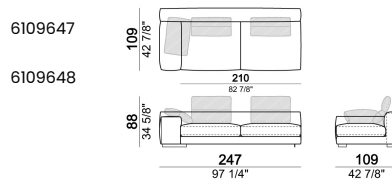

Corner sofa SLIM

Corner sofa LARGE

Right or left unit SLIM

Right or left unit LARGE

Right or left corner unit

Unit SLIM with right or left pouf

Unit LARGE with right or left pouf

Right or left corner unit with right or left pouf.

Central unit

Central unit with right or left pouf

Unit SLIM with right or left back.

Unit LARGE with right or left back.

Central unit with right or left back.

Chaise-longue SLIM with right or left short arm.

Composition "L" (left unit SLIM 232 cm + unit LARGE 283 cm with left back, 3 back cushions Atlas, 2 back cushions 70x50 cm, 2 back cushions 55x40 cm).

Composition "M" (unit SLIM 268 cm with right back + central unit 210 cm with right pouf, 3 back cushions 70x50 cm, 3 back cushions 55x40 cm, small table Aka 103,5x84 h. 18 cm moka oak/sucupira, varnished metal structure).

Composition "P" (unit LARGE 283 cm with right back + central unit 142 cm with right back + unit SLIM 163 cm with left back, 4 back cushions Atlas, 1 back cushion 70x50 cm, 1 back cushion 55x40 cm + small table Aka 103,5x84 h.18 cm moka oak/sucupira, varnished metal structure).