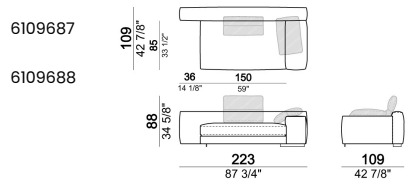

Corner sofa SLIM

Corner sofa LARGE

Right or left unit SLIM

Right or left unit LARGE

Right or left corner unit

Unit SLIM with right or left pouf

Unit LARGE with right or left pouf

Right or left corner unit with right or left pouf.

Central unit

Central unit with right or left pouf

Unit SLIM with right or left back.

Unit LARGE with right or left back.

Central unit with right or left back.

Chaise-longue SLIM with right or left short arm.

Composition "L" (left unit SLIM 232 cm + unit LARGE 283 cm with left back, 3 back cushions Atlas, 2 back cushions 70x50 cm, 2 back cushions 55x40 cm).

Composition "M" (unit SLIM 268 cm with right back + central unit 210 cm with right pouf, 3 back cushions 70x50 cm, 3 back cushions 55x40 cm, small table Aka 103,5x84 h. 18 cm moka oak/sucupira, varnished metal structure).

Composition "P" (unit LARGE 283 cm with right back + central unit 142 cm with right back + unit SLIM 163 cm with left back, 4 back cushions Atlas, 1 back cushion 70x50 cm, 1 back cushion 55x40 cm + small table Aka 103,5x84 h.18 cm moka oak/sucupira, varnished metal structure).