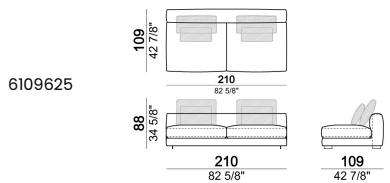

Corner sofa SLIM

Corner sofa LARGE

Right or left unit SLIM

Right or left unit LARGE

Right or left corner unit

Unit SLIM with right or left pouf

Unit LARGE with right or left pouf

Right or left corner unit with right or left pouf.

Central unit

Central unit with right or left pouf

Unit SLIM with right or left back.

Unit LARGE with right or left back.

Central unit with right or left back.

Chaise-longue SLIM with right or left short arm.

Composition "L" (left unit SLIM 232 cm + unit LARGE 283 cm with left back, 3 back cushions Atlas, 2 back cushions 70x50 cm, 2 back cushions 55x40 cm).

Composition "M" (unit SLIM 268 cm with right back + central unit 210 cm with right pouf, 3 back cushions 70x50 cm, 3 back cushions 55x40 cm, small table Aka 103,5x84 h. 18 cm moka oak/sucupira, varnished metal structure).

Composition "P" (unit LARGE 283 cm with right back + central unit 142 cm with right back + unit SLIM 163 cm with left back, 4 back cushions Atlas, 1 back cushion 70x50 cm, 1 back cushion 55x40 cm + small table Aka 103,5x84 h.18 cm moka oak/sucupira, varnished metal structure).