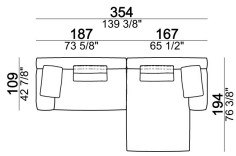

atlasA2

Sofa LARGE including 4 back cushions Atlas.

atlasA1

Composition "A" (left unit LARGE 187 cm + chaise-longue LARGE 167x194 cm with right short arm, 4 back cushions Atlas).

Composition "B" (central unit 187 cm with left back + chaise longue LARGE 167x194 cm with right short arm, 2 back cushions Atlas, 1 back cushion 70x50 cm, 1 back cushion 55x40 cm + small table Noth 83x41 h. 35 cm moka oak/sucupira, varnished metal structure).

Composition "C" (left unit SLIM 232 cm + chaise longue LARGE 167x194 cm with right short arm, 2 back cushions Atlas, 2 back cushions 70x50 cm, 2 back cushions 55x40 cm).

Composition "D" (left unit LARGE 187 cm + chaise longue SLIM 152x194 cm with right short arm, 2 back cushions Atlas, 1 back cushion 70x50 cm, 1 back cushion 55x40 cm + small table Noth 103x66 h. 35 cm moka oak/sucupira, varnished metal structure).

Composition "G" (central unit 142 cm with left back + right unit LARGE 283 cm with left back, 4 back cushions Atlas + small table Noth 85x86 h. 35 cm moka oak/sucupira, varnished metal structure).

Composition "H" (central unit 277 cm with left back + central unit 157 cm with left back + right unit LARGE 157 cm, 3 back cushions Atlas, 2 back cushions 70x50 cm, 2 back cushions 55x40 cm + small table Noth 103x66 h. 35 cm moka oak/sucupira, varnished metal structure + small table Aka 103,5x84 h. 18 cm moka oak/sucupira, varnished metal structure).

Composition "L" (left unit SLIM 232 cm + unit LARGE 283 cm with left back, 3 back cushions Atlas, 2 back cushions 70x50 cm, 2 back cushions 55x40 cm).

Composition "M" (unit SLIM 268 cm with right back + central unit 210 cm with right pouf, 3 back cushions 70x50 cm, 3 back cushions 55x40 cm, small table Aka 103,5x84 h. 18 cm moka oak/sucupira, varnished metal structure).