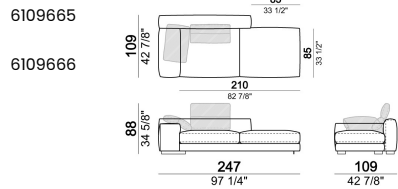

Corner sofa SLIM

Corner sofa LARGE

Right or left unit SLIM

Right or left unit LARGE

Right or left corner unit

Unit SLIM with right or left pouf

Unit LARGE with right or left pouf

Right or left corner unit with right or left pouf.

Central unit

Central unit with right or left pouf

Unit SLIM with right or left back.

Unit LARGE with right or left back.

Central unit with right or left back.

Chaise-longue SLIM with right or left short arm.

Composition "L" (left unit SLIM 232 cm + unit LARGE 283 cm with left back, 3 back cushions Atlas, 2 back cushions 70x50 cm, 2 back cushions 55x40 cm).

Composition "M" (unit SLIM 268 cm with right back + central unit 210 cm with right pouf, 3 back cushions 70x50 cm, 3 back cushions 55x40 cm, small table Aka 103,5x84 h. 18 cm moka oak/sucupira, varnished metal structure).

Composition "P" (unit LARGE 283 cm with right back + central unit 142 cm with right back + unit SLIM 163 cm with left back, 4 back cushions Atlas, 1 back cushion 70x50 cm, 1 back cushion 55x40 cm + small table Aka 103,5x84 h.18 cm moka oak/sucupira, varnished metal structure).