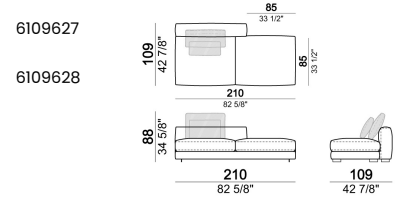

Corner sofa SLIM

Corner sofa LARGE

Right or left unit SLIM

Right or left unit LARGE

Right or left corner unit

Unit SLIM with right or left pouf

Unit LARGE with right or left pouf

Right or left corner unit with right or left pouf.

Central unit

Central unit with right or left pouf

Unit SLIM with right or left back.

Unit LARGE with right or left back.

Central unit with right or left back.

Chaise-longue SLIM with right or left short arm.

Composition "L" (left unit SLIM 232 cm + unit LARGE 283 cm with left back, 3 back cushions Atlas, 2 back cushions 70x50 cm, 2 back cushions 55x40 cm).

Composition "M" (unit SLIM 268 cm with right back + central unit 210 cm with right pouf, 3 back cushions 70x50 cm, 3 back cushions 55x40 cm, small table Aka 103,5x84 h. 18 cm moka oak/sucupira, varnished metal structure).

Composition "P" (unit LARGE 283 cm with right back + central unit 142 cm with right back + unit SLIM 163 cm with left back, 4 back cushions Atlas, 1 back cushion 70x50 cm, 1 back cushion 55x40 cm + small table Aka 103,5x84 h.18 cm moka oak/sucupira, varnished metal structure).