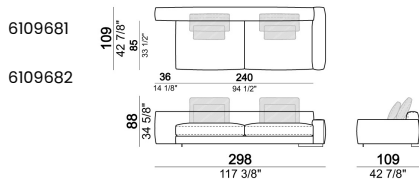

Corner sofa SLIM

Corner sofa LARGE

Right or left unit SLIM

Right or left unit LARGE

Right or left corner unit

Unit SLIM with right or left pouf

Unit LARGE with right or left pouf

Right or left corner unit with right or left pouf.

Central unit

Central unit with right or left pouf

Unit SLIM with right or left back.

Unit LARGE with right or left back.

Central unit with right or left back.

Chaise-longue SLIM with right or left short arm.

Composition "L" (left unit SLIM 232 cm + unit LARGE 283 cm with left back, 3 back cushions Atlas, 2 back cushions 70x50 cm, 2 back cushions 55x40 cm).

Composition "M" (unit SLIM 268 cm with right back + central unit 210 cm with right pouf, 3 back cushions 70x50 cm, 3 back cushions 55x40 cm, small table Aka 103,5x84 h. 18 cm moka oak/sucupira, varnished metal structure).

Composition "P" (unit LARGE 283 cm with right back + central unit 142 cm with right back + unit SLIM 163 cm with left back, 4 back cushions Atlas, 1 back cushion 70x50 cm, 1 back cushion 55x40 cm + small table Aka 103,5x84 h.18 cm moka oak/sucupira, varnished metal structure).