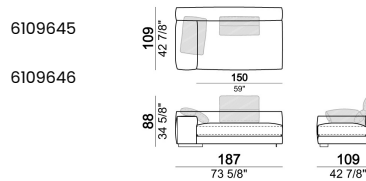

Corner sofa SLIM

Corner sofa LARGE

Right or left unit SLIM

Right or left unit LARGE

Right or left corner unit

Unit SLIM with right or left pouf

Unit LARGE with right or left pouf

Right or left corner unit with right or left pouf.

Central unit

Central unit with right or left pouf

Unit SLIM with right or left back.

Unit LARGE with right or left back.

Central unit with right or left back.

Chaise-longue SLIM with right or left short arm.

Composition "L" (left unit SLIM 232 cm + unit LARGE 283 cm with left back, 3 back cushions Atlas, 2 back cushions 70x50 cm, 2 back cushions 55x40 cm).

Composition "M" (unit SLIM 268 cm with right back + central unit 210 cm with right pouf, 3 back cushions 70x50 cm, 3 back cushions 55x40 cm, small table Aka 103,5x84 h. 18 cm moka oak/sucupira, varnished metal structure).

Composition "P" (unit LARGE 283 cm with right back + central unit 142 cm with right back + unit SLIM 163 cm with left back, 4 back cushions Atlas, 1 back cushion 70x50 cm, 1 back cushion 55x40 cm + small table Aka 103,5x84 h.18 cm moka oak/sucupira, varnished metal structure).