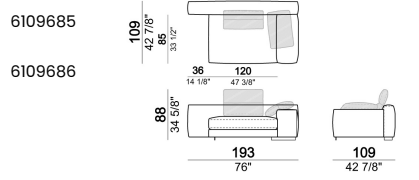

Corner sofa SLIM

Corner sofa LARGE

Right or left unit SLIM

Right or left unit LARGE

Right or left corner unit

Unit SLIM with right or left pouf

Unit LARGE with right or left pouf

Right or left corner unit with right or left pouf.

Central unit

Central unit with right or left pouf

Unit SLIM with right or left back.

Unit LARGE with right or left back.

Central unit with right or left back.

Chaise-longue SLIM with right or left short arm.

Composition "L" (left unit SLIM 232 cm + unit LARGE 283 cm with left back, 3 back cushions Atlas, 2 back cushions 70x50 cm, 2 back cushions 55x40 cm).

Composition "M" (unit SLIM 268 cm with right back + central unit 210 cm with right pouf, 3 back cushions 70x50 cm, 3 back cushions 55x40 cm, small table Aka 103,5x84 h. 18 cm moka oak/sucupira, varnished metal structure).

Composition "P" (unit LARGE 283 cm with right back + central unit 142 cm with right back + unit SLIM 163 cm with left back, 4 back cushions Atlas, 1 back cushion 70x50 cm, 1 back cushion 55x40 cm + small table Aka 103,5x84 h.18 cm moka oak/sucupira, varnished metal structure).