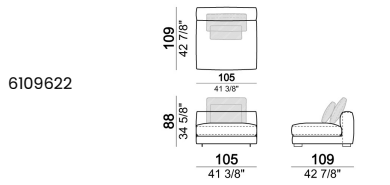

Corner sofa SLIM

Corner sofa LARGE

Right or left unit SLIM

Right or left unit LARGE

Right or left corner unit

Unit SLIM with right or left pouf

Unit LARGE with right or left pouf

Right or left corner unit with right or left pouf.

Central unit

Central unit with right or left pouf

Unit SLIM with right or left back.

Unit LARGE with right or left back.

Central unit with right or left back.

Chaise-longue SLIM with right or left short arm.

Composition "L" (left unit SLIM 232 cm + unit LARGE 283 cm with left back, 3 back cushions Atlas, 2 back cushions 70x50 cm, 2 back cushions 55x40 cm).

Composition "M" (unit SLIM 268 cm with right back + central unit 210 cm with right pouf, 3 back cushions 70x50 cm, 3 back cushions 55x40 cm, small table Aka 103,5x84 h. 18 cm moka oak/sucupira, varnished metal structure).

Composition "P" (unit LARGE 283 cm with right back + central unit 142 cm with right back + unit SLIM 163 cm with left back, 4 back cushions Atlas, 1 back cushion 70x50 cm, 1 back cushion 55x40 cm + small table Aka 103,5x84 h.18 cm moka oak/sucupira, varnished metal structure).