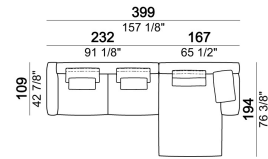

atlasA2

Sofa LARGE including 4 back cushions Atlas.

atlasA1

Composition "A" (left unit LARGE 187 cm + chaise-longue LARGE 167x194 cm with right short arm, 4 back cushions Atlas).

Composition "B" (central unit 187 cm with left back + chaise longue LARGE 167x194 cm with right short arm, 2 back cushions Atlas, 1 back cushion 70x50 cm, 1 back cushion 55x40 cm + small table Noth 83x41 h. 35 cm moka oak/sucupira, varnished metal structure).

Composition "C" (left unit SLIM 232 cm + chaise longue LARGE 167x194 cm with right short arm, 2 back cushions Atlas, 2 back cushions 70x50 cm, 2 back cushions 55x40 cm).

Composition "D" (left unit LARGE 187 cm + chaise longue SLIM 152x194 cm with right short arm, 2 back cushions Atlas, 1 back cushion 70x50 cm, 1 back cushion 55x40 cm + small table Noth 103x66 h. 35 cm moka oak/sucupira, varnished metal structure).

Composition "G" (central unit 142 cm with left back + right unit LARGE 283 cm with left back, 4 back cushions Atlas + small table Noth 85x86 h. 35 cm moka oak/sucupira, varnished metal structure).

Composition "H" (central unit 277 cm with left back + central unit 157 cm with left back + right unit LARGE 157 cm, 3 back cushions Atlas, 2 back cushions 70x50 cm, 2 back cushions 55x40 cm + small table Noth 103x66 h. 35 cm moka oak/sucupira, varnished metal structure + small table Aka 103,5x84 h. 18 cm moka oak/sucupira, varnished metal structure).

Composition "L" (left unit SLIM 232 cm + unit LARGE 283 cm with left back, 3 back cushions Atlas, 2 back cushions 70x50 cm, 2 back cushions 55x40 cm).

Composition "M" (unit SLIM 268 cm with right back + central unit 210 cm with right pouf, 3 back cushions 70x50 cm, 3 back cushions 55x40 cm, small table Aka 103,5x84 h. 18 cm moka oak/sucupira, varnished metal structure).