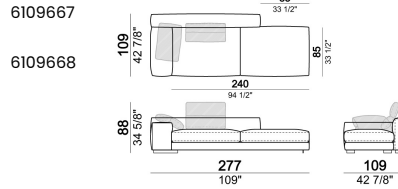

Corner sofa SLIM

Corner sofa LARGE

Right or left unit SLIM

Right or left unit LARGE

Right or left corner unit

Unit SLIM with right or left pouf

Unit LARGE with right or left pouf

Right or left corner unit with right or left pouf.

Central unit

Central unit with right or left pouf

Unit SLIM with right or left back.

Unit LARGE with right or left back.

Central unit with right or left back.

Chaise-longue SLIM with right or left short arm.

Composition "L" (left unit SLIM 232 cm + unit LARGE 283 cm with left back, 3 back cushions Atlas, 2 back cushions 70x50 cm, 2 back cushions 55x40 cm).

Composition "M" (unit SLIM 268 cm with right back + central unit 210 cm with right pouf, 3 back cushions 70x50 cm, 3 back cushions 55x40 cm, small table Aka 103,5x84 h. 18 cm moka oak/sucupira, varnished metal structure).

Composition "P" (unit LARGE 283 cm with right back + central unit 142 cm with right back + unit SLIM 163 cm with left back, 4 back cushions Atlas, 1 back cushion 70x50 cm, 1 back cushion 55x40 cm + small table Aka 103,5x84 h.18 cm moka oak/sucupira, varnished metal structure).