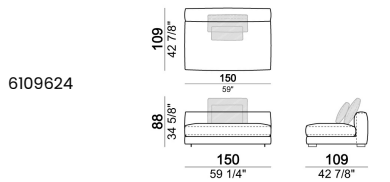

Corner sofa SLIM

Corner sofa LARGE

Right or left unit SLIM

Right or left unit LARGE

Right or left corner unit

Unit SLIM with right or left pouf

Unit LARGE with right or left pouf

Right or left corner unit with right or left pouf.

Central unit

Central unit with right or left pouf

Unit SLIM with right or left back.

Unit LARGE with right or left back.

Central unit with right or left back.

Chaise-longue SLIM with right or left short arm.

Composition "L" (left unit SLIM 232 cm + unit LARGE 283 cm with left back, 3 back cushions Atlas, 2 back cushions 70x50 cm, 2 back cushions 55x40 cm).

Composition "M" (unit SLIM 268 cm with right back + central unit 210 cm with right pouf, 3 back cushions 70x50 cm, 3 back cushions 55x40 cm, small table Aka 103,5x84 h. 18 cm moka oak/sucupira, varnished metal structure).

Composition "P" (unit LARGE 283 cm with right back + central unit 142 cm with right back + unit SLIM 163 cm with left back, 4 back cushions Atlas, 1 back cushion 70x50 cm, 1 back cushion 55x40 cm + small table Aka 103,5x84 h.18 cm moka oak/sucupira, varnished metal structure).