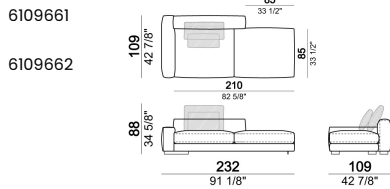

Corner sofa SLIM

Corner sofa LARGE

Right or left unit SLIM

Right or left unit LARGE

Right or left corner unit

Unit SLIM with right or left pouf

Unit LARGE with right or left pouf

Right or left corner unit with right or left pouf.

Central unit

Central unit with right or left pouf

Unit SLIM with right or left back.

Unit LARGE with right or left back.

Central unit with right or left back.

Chaise-longue SLIM with right or left short arm.

Composition "L" (left unit SLIM 232 cm + unit LARGE 283 cm with left back, 3 back cushions Atlas, 2 back cushions 70x50 cm, 2 back cushions 55x40 cm).

Composition "M" (unit SLIM 268 cm with right back + central unit 210 cm with right pouf, 3 back cushions 70x50 cm, 3 back cushions 55x40 cm, small table Aka 103,5x84 h. 18 cm moka oak/sucupira, varnished metal structure).

Composition "P" (unit LARGE 283 cm with right back + central unit 142 cm with right back + unit SLIM 163 cm with left back, 4 back cushions Atlas, 1 back cushion 70x50 cm, 1 back cushion 55x40 cm + small table Aka 103,5x84 h.18 cm moka oak/sucupira, varnished metal structure).