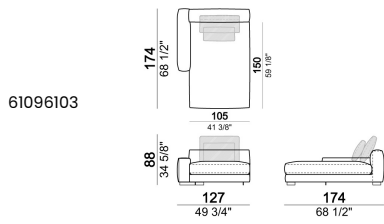

Central unit

Central unit with right or left pouf

Unit SLIM with right or left back.

Unit LARGE with right or left back.

Central unit with right or left back.

Chaise-longue SLIM with right or left short arm.

Composition "C" (left unit SLIM 232 cm + chaise longue LARGE 167x194 cm with right short arm, 2 back cushions Atlas, 2 back cushions 70x50 cm, 2 back cushions 55x40 cm).

Composition "D" (left unit LARGE 187 cm + chaise longue SLIM 152x194 cm with right short arm, 2 back cushions Atlas, 1 back cushion 70x50 cm, 1 back cushion 55x40 cm + small table Noth 103x66 h. 35 cm moka oak/sucupira, varnished metal structure).

Composition "L" (left unit SLIM 232 cm + unit LARGE 283 cm with left back, 3 back cushions Atlas, 2 back cushions 70x50 cm, 2 back cushions 55x40 cm).

Composition "M" (unit SLIM 268 cm with right back + central unit 210 cm with right pouf, 3 back cushions 70x50 cm, 3 back cushions 55x40 cm, small table Aka 103,5x84 h. 18 cm moka oak/sucupira, varnished metal structure).

Composition "P" (unit LARGE 283 cm with right back + central unit 142 cm with right back + unit SLIM 163 cm with left back, 4 back cushions Atlas, 1 back cushion 70x50 cm, 1 back cushion 55x40 cm + small table Aka 103,5x84 h.18 cm moka oak/sucupira, varnished metal structure).