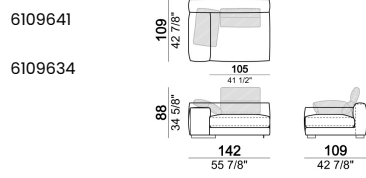

Corner sofa SLIM

Corner sofa LARGE

Right or left unit SLIM

Right or left unit LARGE

Right or left corner unit

Unit SLIM with right or left pouf

Unit LARGE with right or left pouf

Right or left corner unit with right or left pouf.

Central unit

Central unit with right or left pouf

Unit SLIM with right or left back.

Unit LARGE with right or left back.

Central unit with right or left back.

Chaise-longue SLIM with right or left short arm.

Composition "L" (left unit SLIM 232 cm + unit LARGE 283 cm with left back, 3 back cushions Atlas, 2 back cushions 70x50 cm, 2 back cushions 55x40 cm).

Composition "M" (unit SLIM 268 cm with right back + central unit 210 cm with right pouf, 3 back cushions 70x50 cm, 3 back cushions 55x40 cm, small table Aka 103,5x84 h. 18 cm moka oak/sucupira, varnished metal structure).

Composition "P" (unit LARGE 283 cm with right back + central unit 142 cm with right back + unit SLIM 163 cm with left back, 4 back cushions Atlas, 1 back cushion 70x50 cm, 1 back cushion 55x40 cm + small table Aka 103,5x84 h.18 cm moka oak/sucupira, varnished metal structure).