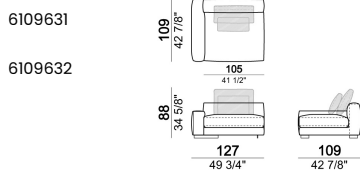

PIPING: available in the colours of the zip samples.

Sofa SLIM

Sofa LARGE

Sofa COMBO (1 arm SLIM and 1 arm LARGE) - ATTENTION: the indication right or left refers to the SLIM arm

Sofa COMBO (1 arm SLIM and 1 arm LARGE)

Corner sofa SLIM

Corner sofa LARGE

Right or left unit SLIM

Right or left unit LARGE

Right or left corner unit

Unit SLIM with right or left pouf

Unit LARGE with right or left pouf

Right or left corner unit with right or left pouf.

Composition "L" (left unit SLIM 232 cm + unit LARGE 283 cm with left back, 3 back cushions Atlas, 2 back cushions 70x50 cm, 2 back cushions 55x40 cm).

Composition "M" (unit SLIM 268 cm with right back + central unit 210 cm with right pouf, 3 back cushions 70x50 cm, 3 back cushions 55x40 cm, small table Aka 103,5x84 h. 18 cm moka oak/sucupira, varnished metal structure).

Composition "P" (unit LARGE 283 cm with right back + central unit 142 cm with right back + unit SLIM 163 cm with left back, 4 back cushions Atlas, 1 back cushion 70x50 cm, 1 back cushion 55x40 cm + small table Aka 103,5x84 h.18 cm moka oak/sucupira, varnished metal structure).