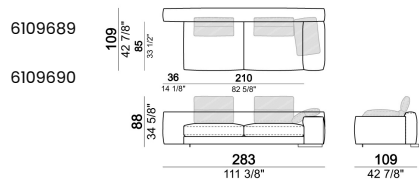

Corner sofa SLIM

Corner sofa LARGE

Right or left unit SLIM

Right or left unit LARGE

Right or left corner unit

Unit SLIM with right or left pouf

Unit LARGE with right or left pouf

Right or left corner unit with right or left pouf.

Central unit

Central unit with right or left pouf

Unit SLIM with right or left back.

Unit LARGE with right or left back.

Central unit with right or left back.

Chaise-longue SLIM with right or left short arm.

Composition "L" (left unit SLIM 232 cm + unit LARGE 283 cm with left back, 3 back cushions Atlas, 2 back cushions 70x50 cm, 2 back cushions 55x40 cm).

Composition "M" (unit SLIM 268 cm with right back + central unit 210 cm with right pouf, 3 back cushions 70x50 cm, 3 back cushions 55x40 cm, small table Aka 103,5x84 h. 18 cm moka oak/sucupira, varnished metal structure).

Composition "P" (unit LARGE 283 cm with right back + central unit 142 cm with right back + unit SLIM 163 cm with left back, 4 back cushions Atlas, 1 back cushion 70x50 cm, 1 back cushion 55x40 cm + small table Aka 103,5x84 h.18 cm moka oak/sucupira, varnished metal structure).