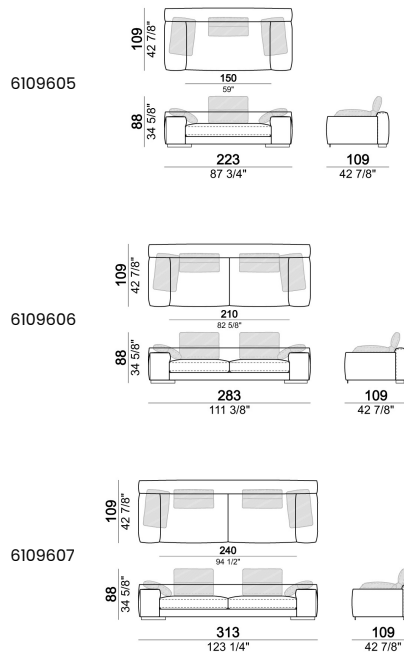

Sofa SLIM

Sofa LARGE

Sofa COMBO (1 arm SLIM and 1 arm LARGE) - ATTENTION: the indication right or left refers to the SLIM arm

Sofa COMBO (1 arm SLIM and 1 arm LARGE)

Corner sofa SLIM

Corner sofa LARGE