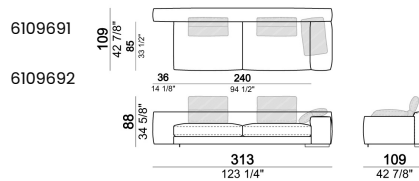

Corner sofa SLIM

Corner sofa LARGE

Right or left unit SLIM

Right or left unit LARGE

Right or left corner unit

Unit SLIM with right or left pouf

Unit LARGE with right or left pouf

Right or left corner unit with right or left pouf.

Central unit

Central unit with right or left pouf

Unit SLIM with right or left back.

Unit LARGE with right or left back.

Central unit with right or left back.

Chaise-longue SLIM with right or left short arm.

Composition "L" (left unit SLIM 232 cm + unit LARGE 283 cm with left back, 3 back cushions Atlas, 2 back cushions 70x50 cm, 2 back cushions 55x40 cm).

Composition "M" (unit SLIM 268 cm with right back + central unit 210 cm with right pouf, 3 back cushions 70x50 cm, 3 back cushions 55x40 cm, small table Aka 103,5x84 h. 18 cm moka oak/sucupira, varnished metal structure).

Composition "P" (unit LARGE 283 cm with right back + central unit 142 cm with right back + unit SLIM 163 cm with left back, 4 back cushions Atlas, 1 back cushion 70x50 cm, 1 back cushion 55x40 cm + small table Aka 103,5x84 h.18 cm moka oak/sucupira, varnished metal structure).