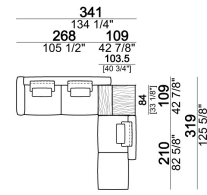

Composition "G" (central unit 142 cm with left back + right unit LARGE 283 cm with left back, 4 back cushions Atlas + small table Noth 85x86 h. 35 cm moka oak/sucupira, varnished metal structure).

Composition "H" (central unit 277 cm with left back + central unit 157 cm with left back + right unit LARGE 157 cm, 3 back cushions Atlas, 2 back cushions 70x50 cm, 2 back cushions 55x40 cm + small table Noth 103x66 h. 35 cm moka oak/sucupira, varnished metal structure + small table Aka 103,5x84 h. 18 cm moka oak/sucupira, varnished metal structure).

Composition "L" (left unit SLIM 232 cm + unit LARGE 283 cm with left back, 3 back cushions Atlas, 2 back cushions 70x50 cm, 2 back cushions 55x40 cm).

Composition "M" (unit SLIM 268 cm with right back + central unit 210 cm with right pouf, 3 back cushions 70x50 cm, 3 back cushions 55x40 cm, small table Aka 103,5x84 h. 18 cm moka oak/sucupira, varnished metal structure).

Composition "N" (unit LARGE 193 cm with right back + central unit 157 cm with left back, 3 back cushions Atlas)

Composition "O" (unit LARGE 223 cm with right back + central unit 210 cm with right pouf, 2 back cushions Atlas, 1 back cushion 70x50 cm, 1 back cushion 55x40 cm, small table Aka 103,5x84 h. 18 cm moka oak/sucupira, varnished metal structure).

Composition "P" (unit LARGE 283 cm with right back + central unit 142 cm with right back + unit SLIM 163 cm with left back, 4 back cushions Atlas, 1 back cushion 70x50 cm, 1 back cushion 55x40 cm + small table Aka 103,5x84 h.18 cm moka oak/sucupira, varnished metal structure).