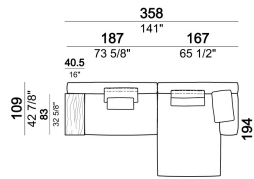

atlasA2

Sofa LARGE including 4 back cushions Atlas.

atlasA1

Composition "A" (left unit LARGE 187 cm + chaise-longue LARGE 167x194 cm with right short arm, 4 back cushions Atlas).

Composition "B" (central unit 187 cm with left back + chaise longue LARGE 167x194 cm with right short arm, 2 back cushions Atlas, 1 back cushion 70x50 cm, 1 back cushion 55x40 cm + small table Noth 83x41 h. 35 cm moka oak/sucupira, varnished metal structure).

Composition "C" (left unit SLIM 232 cm + chaise longue LARGE 167x194 cm with right short arm, 2 back cushions Atlas, 2 back cushions 70x50 cm, 2 back cushions 55x40 cm).

Composition "D" (left unit LARGE 187 cm + chaise longue SLIM 152x194 cm with right short arm, 2 back cushions Atlas, 1 back cushion 70x50 cm, 1 back cushion 55x40 cm + small table Noth 103x66 h. 35 cm moka oak/sucupira, varnished metal structure).

Composition "G" (central unit 142 cm with left back + right unit LARGE 283 cm with left back, 4 back cushions Atlas + small table Noth 85x86 h. 35 cm moka oak/sucupira, varnished metal structure).

Composition "H" (central unit 277 cm with left back + central unit 157 cm with left back + right unit LARGE 157 cm, 3 back cushions Atlas, 2 back cushions 70x50 cm, 2 back cushions 55x40 cm + small table Noth 103x66 h. 35 cm moka oak/sucupira, varnished metal structure + small table Aka 103,5x84 h. 18 cm moka oak/sucupira, varnished metal structure).

Composition "L" (left unit SLIM 232 cm + unit LARGE 283 cm with left back, 3 back cushions Atlas, 2 back cushions 70x50 cm, 2 back cushions 55x40 cm).

Composition "M" (unit SLIM 268 cm with right back + central unit 210 cm with right pouf, 3 back cushions 70x50 cm, 3 back cushions 55x40 cm, small table Aka 103,5x84 h. 18 cm moka oak/sucupira, varnished metal structure).