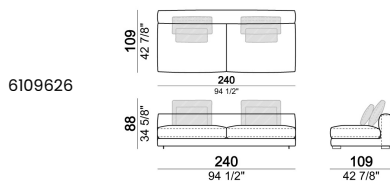

Corner sofa SLIM

Corner sofa LARGE

Right or left unit SLIM

Right or left unit LARGE

Right or left corner unit

Unit SLIM with right or left pouf

Unit LARGE with right or left pouf

Right or left corner unit with right or left pouf.

Central unit

Central unit with right or left pouf

Unit SLIM with right or left back.

Unit LARGE with right or left back.

Central unit with right or left back.

Chaise-longue SLIM with right or left short arm.

Composition "L" (left unit SLIM 232 cm + unit LARGE 283 cm with left back, 3 back cushions Atlas, 2 back cushions 70x50 cm, 2 back cushions 55x40 cm).

Composition "M" (unit SLIM 268 cm with right back + central unit 210 cm with right pouf, 3 back cushions 70x50 cm, 3 back cushions 55x40 cm, small table Aka 103,5x84 h. 18 cm moka oak/sucupira, varnished metal structure).

Composition "P" (unit LARGE 283 cm with right back + central unit 142 cm with right back + unit SLIM 163 cm with left back, 4 back cushions Atlas, 1 back cushion 70x50 cm, 1 back cushion 55x40 cm + small table Aka 103,5x84 h.18 cm moka oak/sucupira, varnished metal structure).