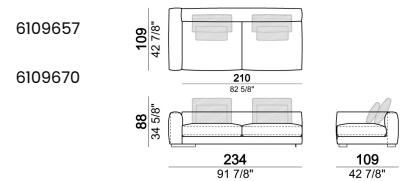

Corner sofa SLIM

Corner sofa LARGE

Right or left unit SLIM

Right or left unit LARGE

Right or left corner unit

Unit SLIM with right or left pouf

Unit LARGE with right or left pouf

Right or left corner unit with right or left pouf.

Central unit

Central unit with right or left pouf

Unit SLIM with right or left back.

Unit LARGE with right or left back.

Central unit with right or left back.

Chaise-longue SLIM with right or left short arm.

Composition "L" (left unit SLIM 232 cm + unit LARGE 283 cm with left back, 3 back cushions Atlas, 2 back cushions 70x50 cm, 2 back cushions 55x40 cm).

Composition "M" (unit SLIM 268 cm with right back + central unit 210 cm with right pouf, 3 back cushions 70x50 cm, 3 back cushions 55x40 cm, small table Aka 103,5x84 h. 18 cm moka oak/sucupira, varnished metal structure).

Composition "P" (unit LARGE 283 cm with right back + central unit 142 cm with right back + unit SLIM 163 cm with left back, 4 back cushions Atlas, 1 back cushion 70x50 cm, 1 back cushion 55x40 cm + small table Aka 103,5x84 h.18 cm moka oak/sucupira, varnished metal structure).