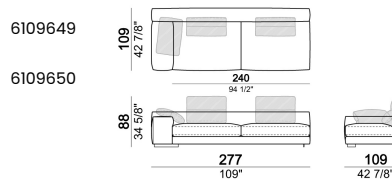

Corner sofa SLIM

Corner sofa LARGE

Right or left unit SLIM

Right or left unit LARGE

Right or left corner unit

Unit SLIM with right or left pouf

Unit LARGE with right or left pouf

Right or left corner unit with right or left pouf.

Central unit

Central unit with right or left pouf

Unit SLIM with right or left back.

Unit LARGE with right or left back.

Central unit with right or left back.

Chaise-longue SLIM with right or left short arm.

Composition "L" (left unit SLIM 232 cm + unit LARGE 283 cm with left back, 3 back cushions Atlas, 2 back cushions 70x50 cm, 2 back cushions 55x40 cm).

Composition "M" (unit SLIM 268 cm with right back + central unit 210 cm with right pouf, 3 back cushions 70x50 cm, 3 back cushions 55x40 cm, small table Aka 103,5x84 h. 18 cm moka oak/sucupira, varnished metal structure).

Composition "P" (unit LARGE 283 cm with right back + central unit 142 cm with right back + unit SLIM 163 cm with left back, 4 back cushions Atlas, 1 back cushion 70x50 cm, 1 back cushion 55x40 cm + small table Aka 103,5x84 h.18 cm moka oak/sucupira, varnished metal structure).