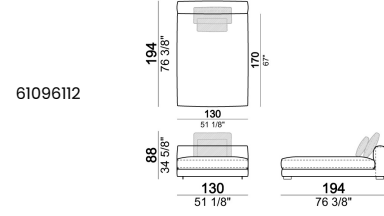

Chaise-longue SLIM with right or left short arm.

Chaise-longue LARGE with right or left short arm.

Dormeuse

Pouf

Back support with piping for back cushion

Back cushion