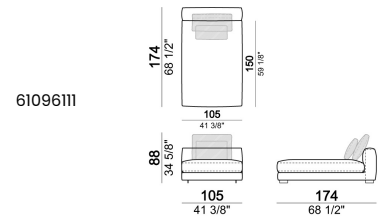

Chaise-longue SLIM with right or left short arm.

Chaise-longue LARGE with right or left short arm.

Dormeuse

Pouf

Back support with piping for back cushion

Back cushion