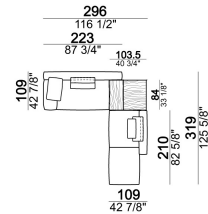

Composition "G" (central unit 142 cm with left back + right unit LARGE 283 cm with left back, 4 back cushions Atlas + small table Noth 85x86 h. 35 cm moka oak/sucupira, varnished metal structure).

Composition "H" (central unit 277 cm with left back + central unit 157 cm with left back + right unit LARGE 157 cm, 3 back cushions Atlas, 2 back cushions 70x50 cm, 2 back cushions 55x40 cm + small table Noth 103x66 h. 35 cm moka oak/sucupira, varnished metal structure + small table Aka 103,5x84 h. 18 cm moka oak/sucupira, varnished metal structure).

Composition "L" (left unit SLIM 232 cm + unit LARGE 283 cm with left back, 3 back cushions Atlas, 2 back cushions 70x50 cm, 2 back cushions 55x40 cm).

Composition "M" (unit SLIM 268 cm with right back + central unit 210 cm with right pouf, 3 back cushions 70x50 cm, 3 back cushions 55x40 cm, small table Aka 103,5x84 h. 18 cm moka oak/sucupira, varnished metal structure).

Composition "N" (unit LARGE 193 cm with right back + central unit 157 cm with left back, 3 back cushions Atlas)

Composition "O" (unit LARGE 223 cm with right back + central unit 210 cm with right pouf, 2 back cushions Atlas, 1 back cushion 70x50 cm, 1 back cushion 55x40 cm, small table Aka 103,5x84 h. 18 cm moka oak/sucupira, varnished metal structure).

Composition "P" (unit LARGE 283 cm with right back + central unit 142 cm with right back + unit SLIM 163 cm with left back, 4 back cushions Atlas, 1 back cushion 70x50 cm, 1 back cushion 55x40 cm + small table Aka 103,5x84 h.18 cm moka oak/sucupira, varnished metal structure).