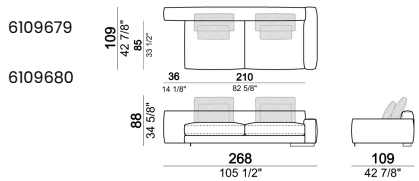

Corner sofa SLIM

Corner sofa LARGE

Right or left unit SLIM

Right or left unit LARGE

Right or left corner unit

Unit SLIM with right or left pouf

Unit LARGE with right or left pouf

Right or left corner unit with right or left pouf.

Central unit

Central unit with right or left pouf

Unit SLIM with right or left back.

Unit LARGE with right or left back.

Central unit with right or left back.

Chaise-longue SLIM with right or left short arm.

Composition "L" (left unit SLIM 232 cm + unit LARGE 283 cm with left back, 3 back cushions Atlas, 2 back cushions 70x50 cm, 2 back cushions 55x40 cm).

Composition "M" (unit SLIM 268 cm with right back + central unit 210 cm with right pouf, 3 back cushions 70x50 cm, 3 back cushions 55x40 cm, small table Aka 103,5x84 h. 18 cm moka oak/sucupira, varnished metal structure).

Composition "P" (unit LARGE 283 cm with right back + central unit 142 cm with right back + unit SLIM 163 cm with left back, 4 back cushions Atlas, 1 back cushion 70x50 cm, 1 back cushion 55x40 cm + small table Aka 103,5x84 h.18 cm moka oak/sucupira, varnished metal structure).